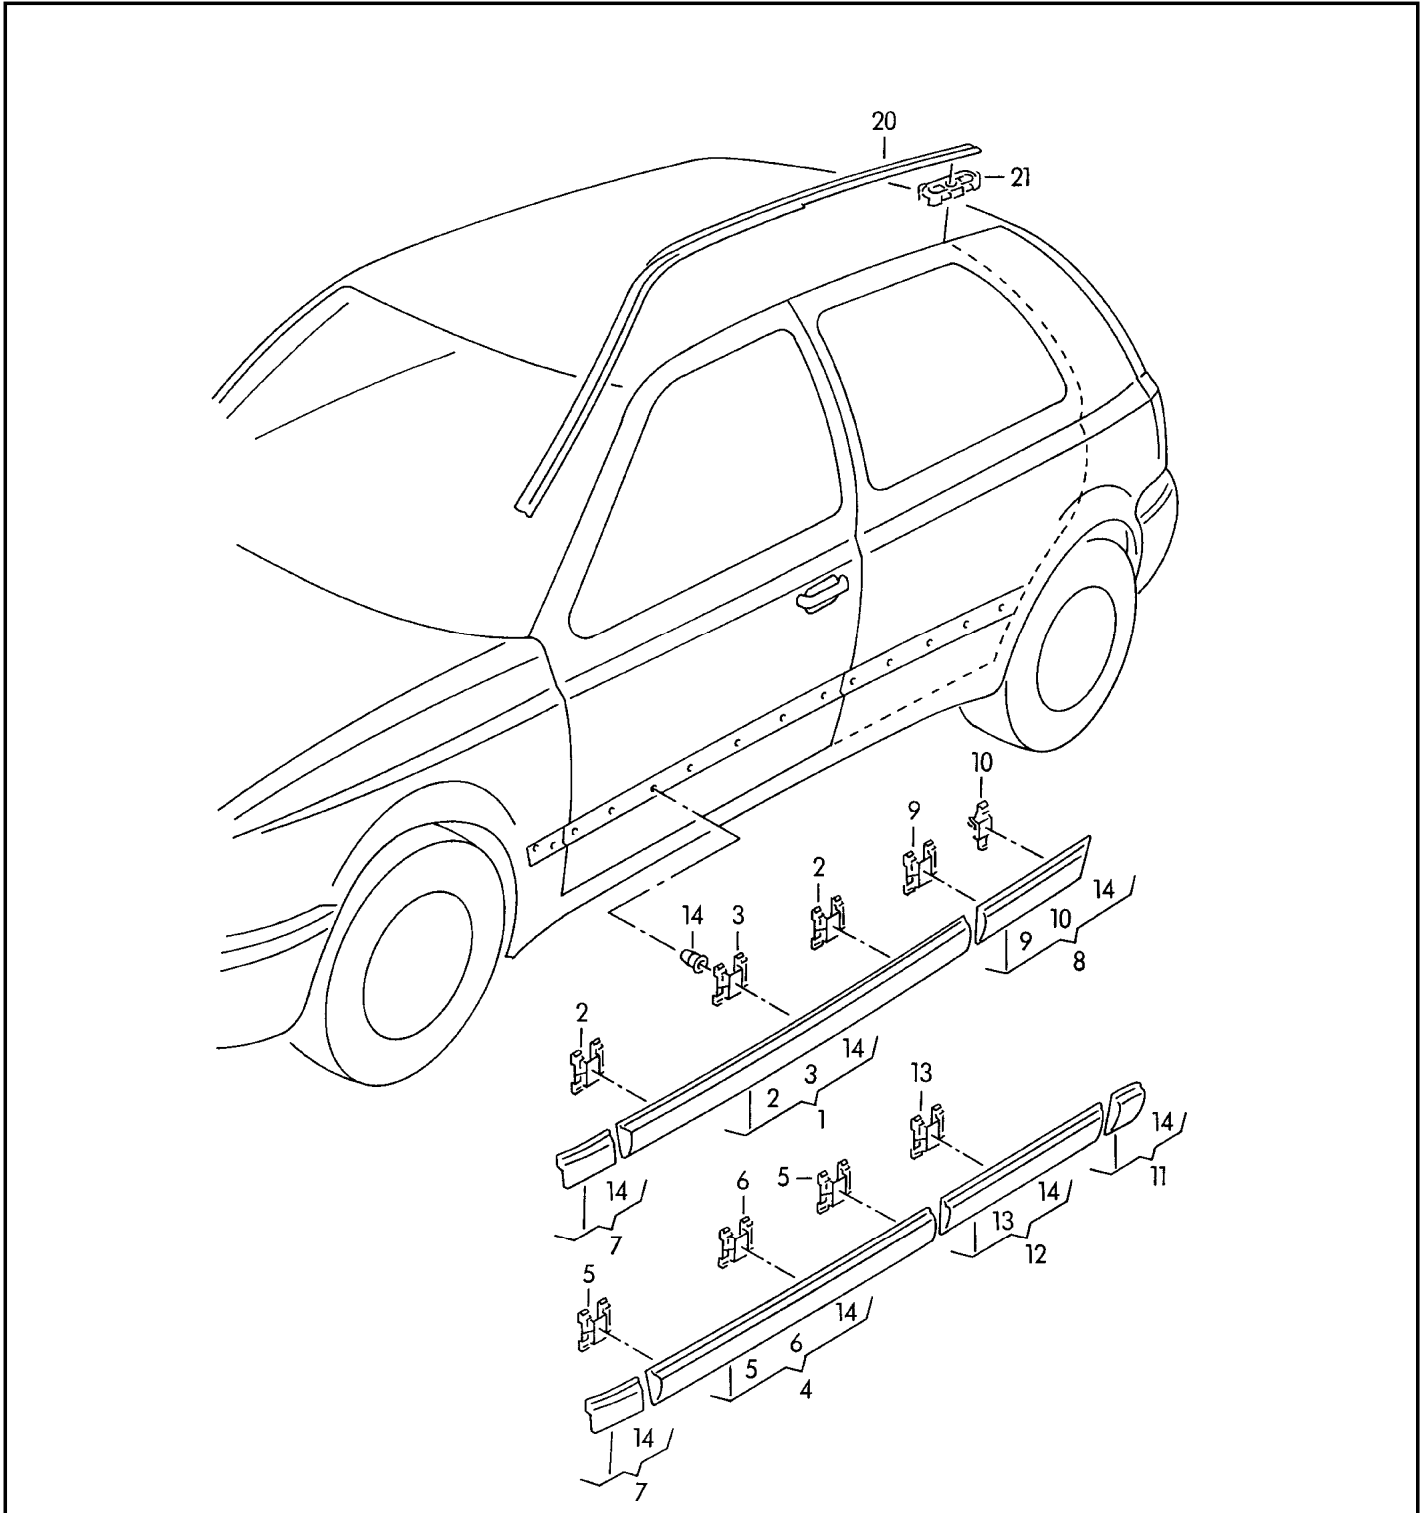

# ETKA

Model	Year	MG	SG	Illustration	Restrictions	UPD	22:19	03.03.2006
GOM	1997	8	53	853-00		618		

Pos	Part Number	Name	Remarks	Qty	Model
(1)	1HM 853 515 D	moldings rubbing strips protection strip for door	left 2 doors	1	GOLF
	08/97-12/98A9B	cool white			
	08/96-11/96B9A	candy white			
	08/96-07/97C3M	memory red pearl effect			
	08/96-07/98G5R	windsor blue-metallic			
	08/98-12/98G5T	batik blue pearlescent			
	10/97-05/98G5U	porcelain blue-pearl effect			
	08/96-07/97G6S	classic green-metallic			
	08/96-07/98G7X	suede silver-beige metallic			
	10/97-12/98G9R	silver mirror metallic			
	12/96-07/97SW1	candy white			
	08/96-12/98041	black			
	08/96-12/98ROH	without priming			
(1)	1HM 853 516 D	protection strip for door	right 2 doors	1	GOLF
	08/96-11/96B9A	candy white			
	08/96-07/97C3M	memory red pearl effect			
	10/97-05/98G5U	porcelain blue-pearl effect			
	08/96-07/97G6S	classic green-metallic			
	08/96-07/98G7X	suede silver-beige metallic			
	10/97-12/98G9R	silver mirror metallic			
	08/96-12/98Y3D	tornado red			
	08/96-12/98ROH	without priming			
(4)	1HM 853 515 E	protection strip for door	left front 4-door	1	GOLF, JETTA
	08/97-12/98A9B	cool white			