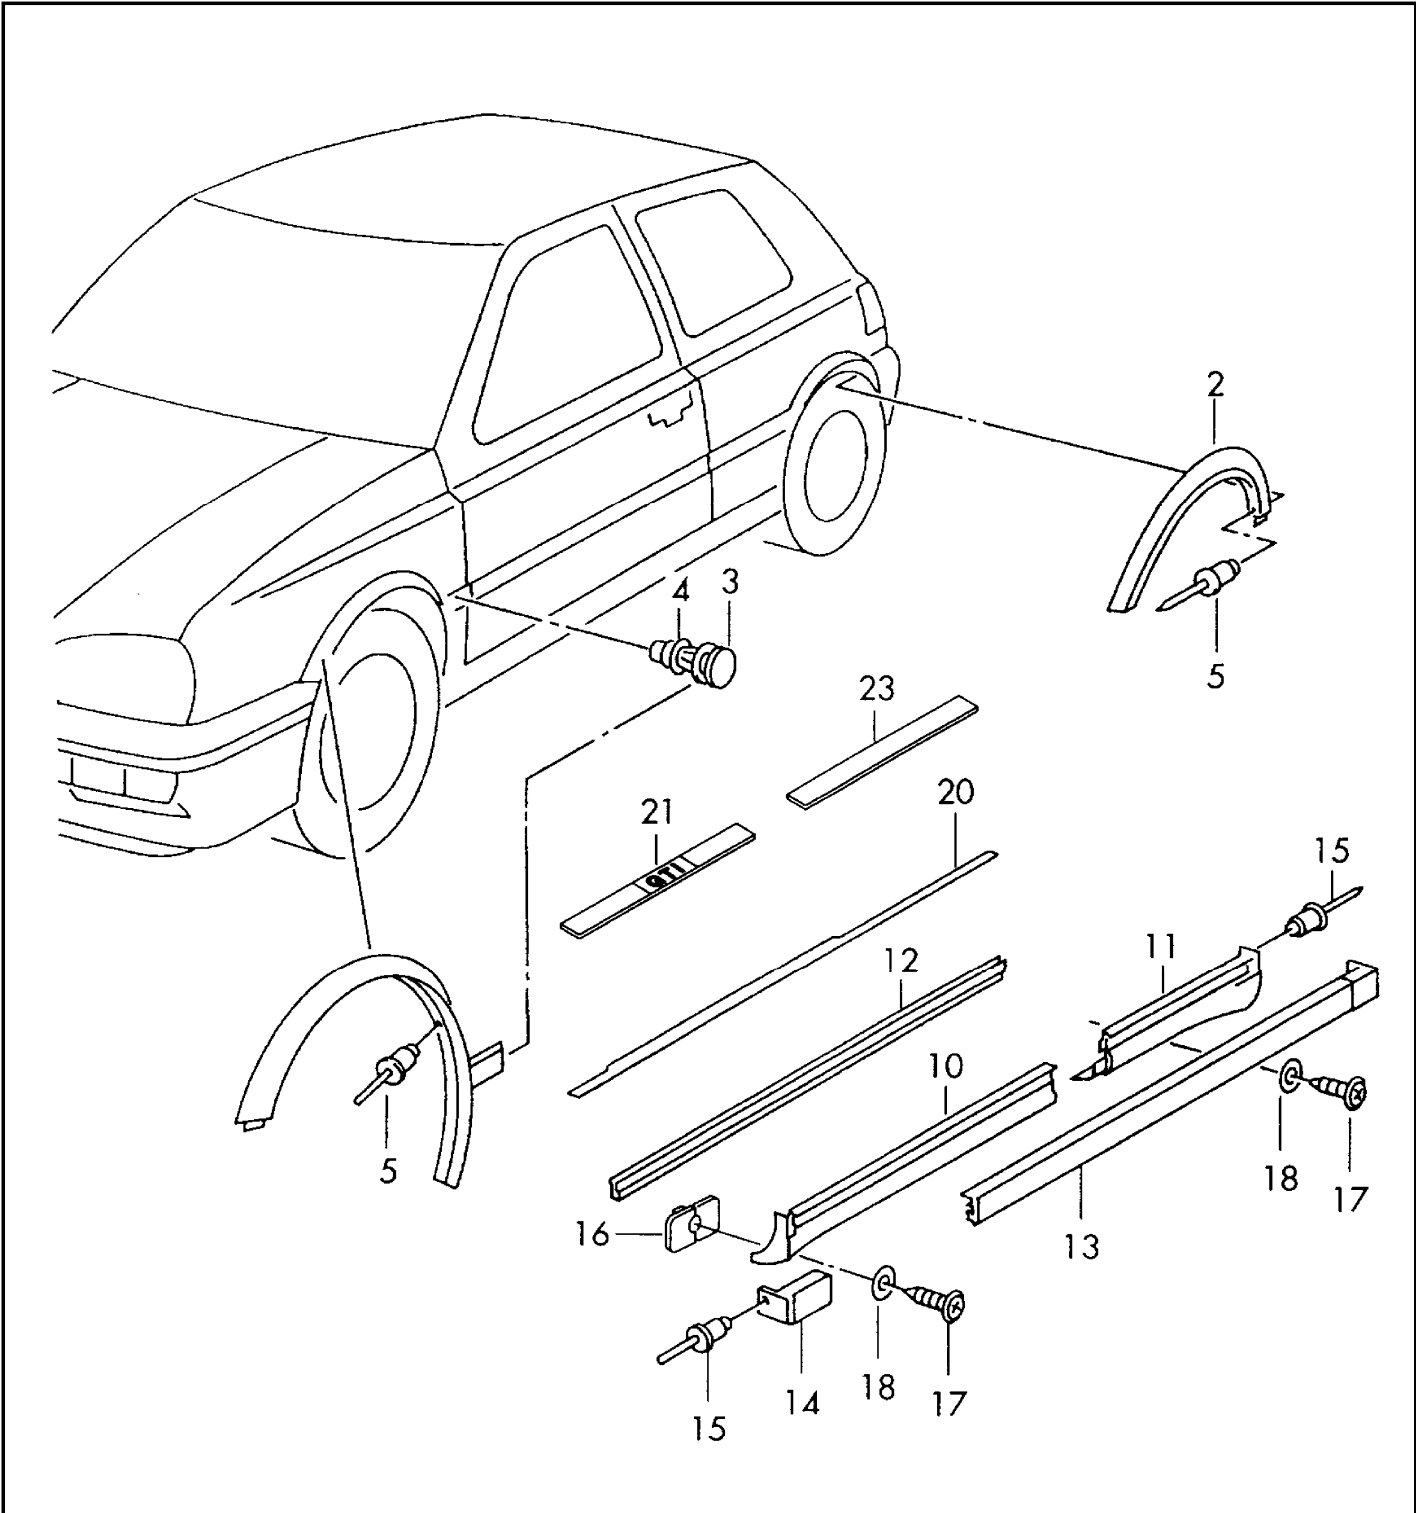

ETKA

Model	Year	MG	SG	Illustration	Restrictions	UPD	22:19	03.03.2006
GOM	1997	8	53	853-60		618