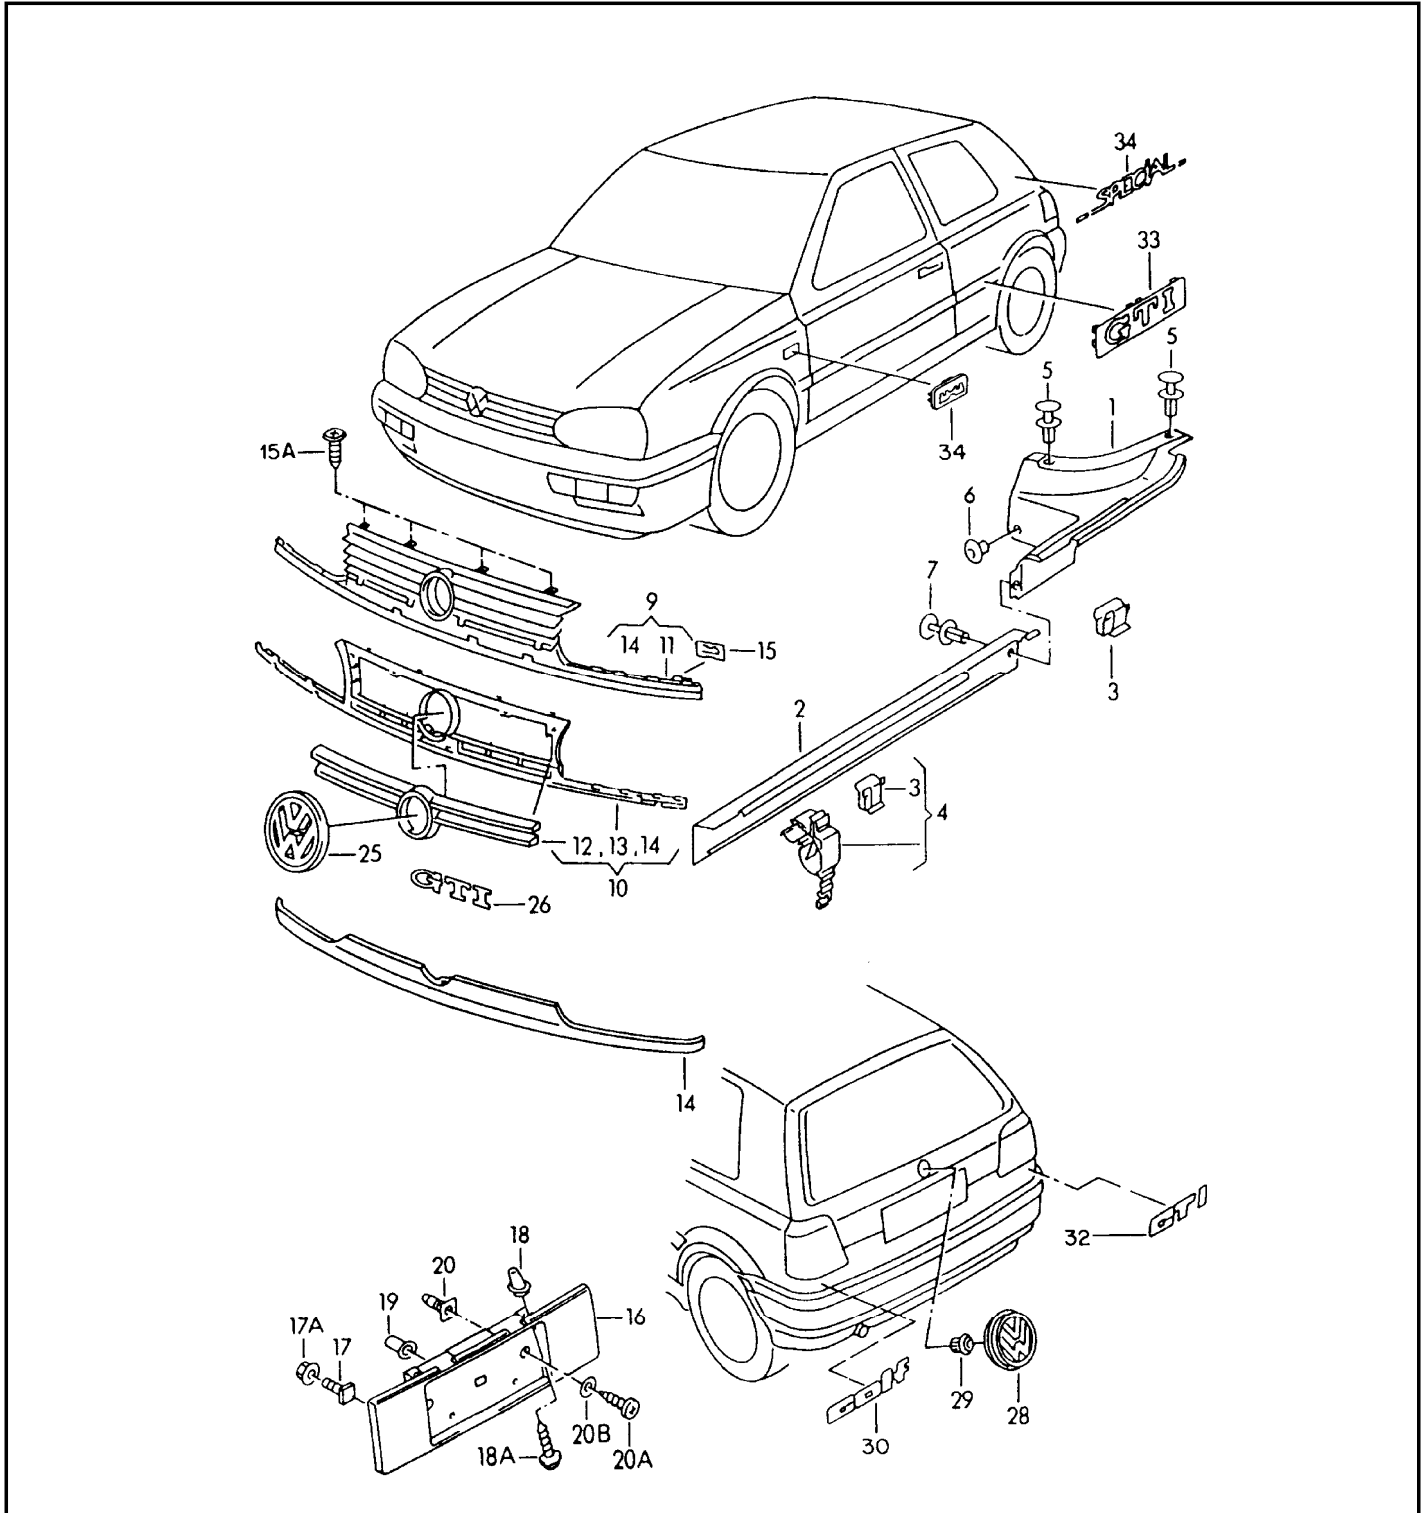

ETKA

Model	Year	MG	SG	Illustration	Restrictions	UPD	22:18	03.03.2006
GOM	1997	8	53	853-30		618