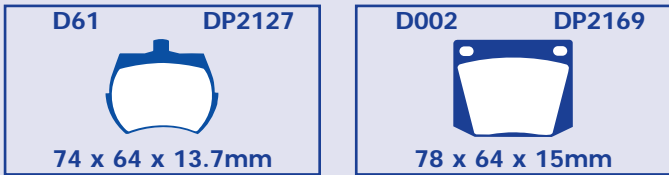

DISC PADS & ROTORS - APPLICATIONS

Make & Model	Year	EBC Disc Pad Set Number									
		Front					Rear				
		FMSI D#	EBC # Greenstuff (2000 & 6000 Series)	EBC # Redstuff Ceramic (3000 Series)	EBC Sport Rotor Kit No.	Inch Rotor Diameter	FMSI D#	EBC # Greenstuff (2000 & 6000 Series)	EBC # Redstuff Ceramic (3000 Series)	EBC Sport Rotor Kit No.	Inch Rotor Diameter
AUSTIN-HEALEY											
3000	64 thru 68	D002	DP2169								
Sprite	62 thru 69	D61	DP2127								

Pad Illustrations for Austin Healey

BMW											
Cabrio	68 thru 71	D31	DP2104								
Mini Cooper, Cooper S 1.6	2002 thru 2003	D939	DP21388	DP31388C	GD1007	10.9	D940	DP21389	DP31389C	GD1008	10.2
Mini Cooper, Cooper S 1.6	2004 and up	D939	DP21388	DP31388C	GD1007	10.9	D1060	DP21701	DP31701C	GD1008	10.2
M1											
3.5	78 thru 82	D163	DP2753	DP3753C			D131	DP2104	DP3104C		
M3											
2.3 (E30)	87 thru 91	D395	DP2414	DP3414C	GD609	11.0	D396	DP2690	DP3690C	GD610	11.1
3.0 (E36)	92 thru 95	D394	DP2689	DP3689C	GD979	12.4	D396	DP2690	DP3690C	GD1009	12.3
3.2 (E36)	96 thru 2000	D394	DP2689	DP3689C	GD979	12.4	D396	DP2690	DP3690C	GD1009	12.3
3.2 (E46)	2001 and up	D394	DP2689	DP3689C			D683	DP21118	DP31118C		
M5											
3.5 (E34)	87 thru 88	D163	DP2753	DP3753C			D279	DP2447	DP3447C		
3.6 (E34)	89 thru 93	D394	DP2689	DP3689C	GD786	12.4	D396	DP2690	DP3690C	GD608	11.8
3.8 (E34)	94 thru 99	D639	DP21032	DP31032C			D548	DP2871	DP3871C		
5.0 (E39)	2000 and up	D681	DP21036	DP31036C			D683	DP21118	DP31118C		
M6											
3.5	87 thru 88	D163	DP2753	DP3753C			D279	DP2447	DP3447C		
X3											
2.5	2004 and up	D946	DP21089	DP31089C	GD1002	12.8	D683	DP21118	DP31118C	GD1003	12.6
3.0	2004 and up	D946	DP21089	DP31089C	GD1002	12.8	D683	DP21118	DP31118C	GD1003	12.6
X5											
3.0	2000 and up	D681	DP61036	DP31036C	GD991	13.1	D683	DP61118	DP31118C	GD992	12.8
4.4	2000 and up	D681	DP61036	DP31036C	GD991	13.1	D683	DP61118	DP31118C	GD992	12.8
4.6	2002 thru 2004	D920	DP61472	DP31472C	GD1155	14.0	D683	DP61118	DP31118C	GD1156	12.8
4.8	2004 and up										
Z3											
1.9	96 thru 98	D558	DP2914	DP3914C	GD553	11.3	D692	DP21079	DP31079C	GD1114	10.7
2.5	99 and up	D781	DP21211	DP31211C	GD932	11.8	D763	DP21289	DP31289C	GD1114	10.7
2.8	97 thru 98	D558	DP2914	DP3914C	GD553	11.3	D692	DP21079	DP31079C	GD1114	10.7
2.8	99 thru 2000	D781	DP21211	DP31211C	GD932	11.8	D763	DP21289	DP31289C	GD1114	10.7
3.0	2001 and up	D781	DP21211	DP31211C	GD932	11.8	D763	DP21289	DP31289C	GD1114	10.7
3.2 (M-Roadster)	98 and up	D394	DP2689	DP3689C	GD979	12.4	D396	DP2690	DP3690C	GD1009	12.3