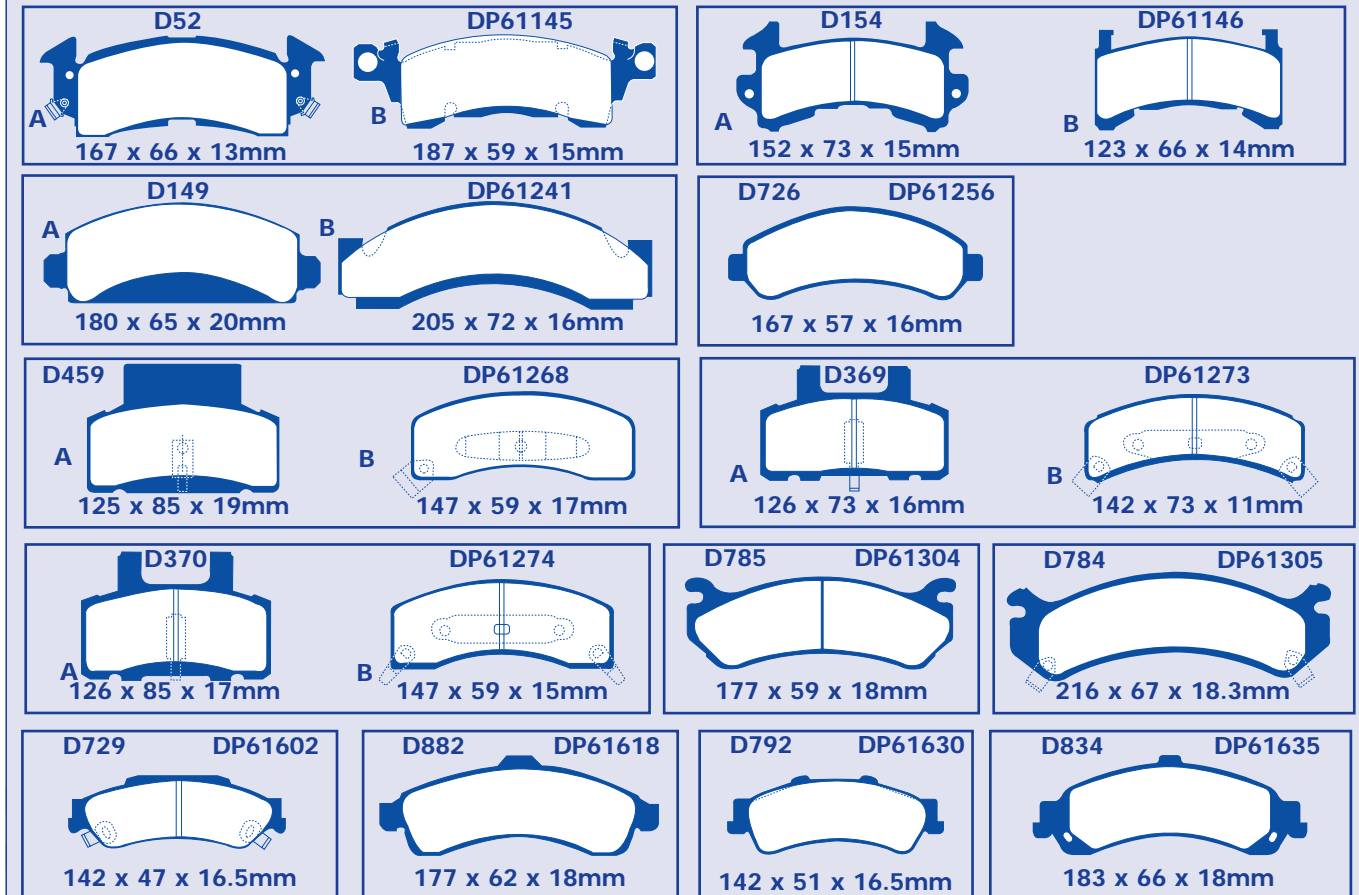

Pad Illustrations for GMC