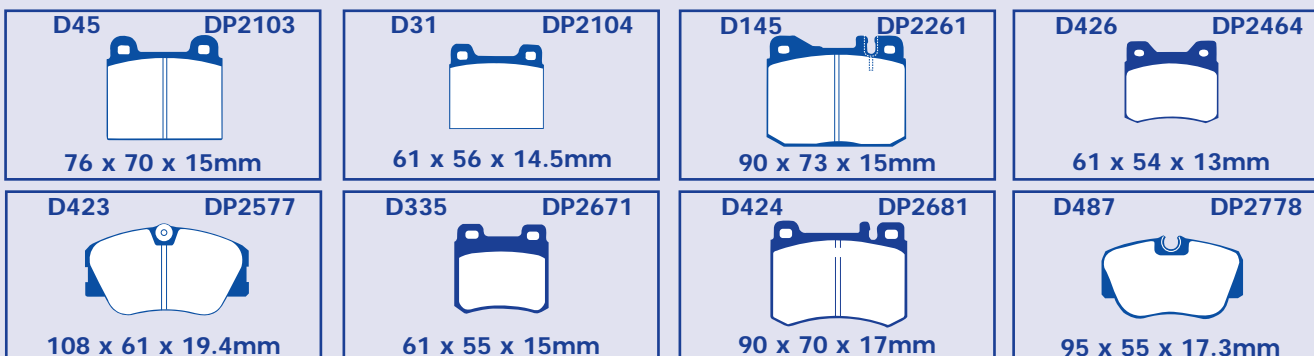

Pad Illustrations for Mercedes-Benz