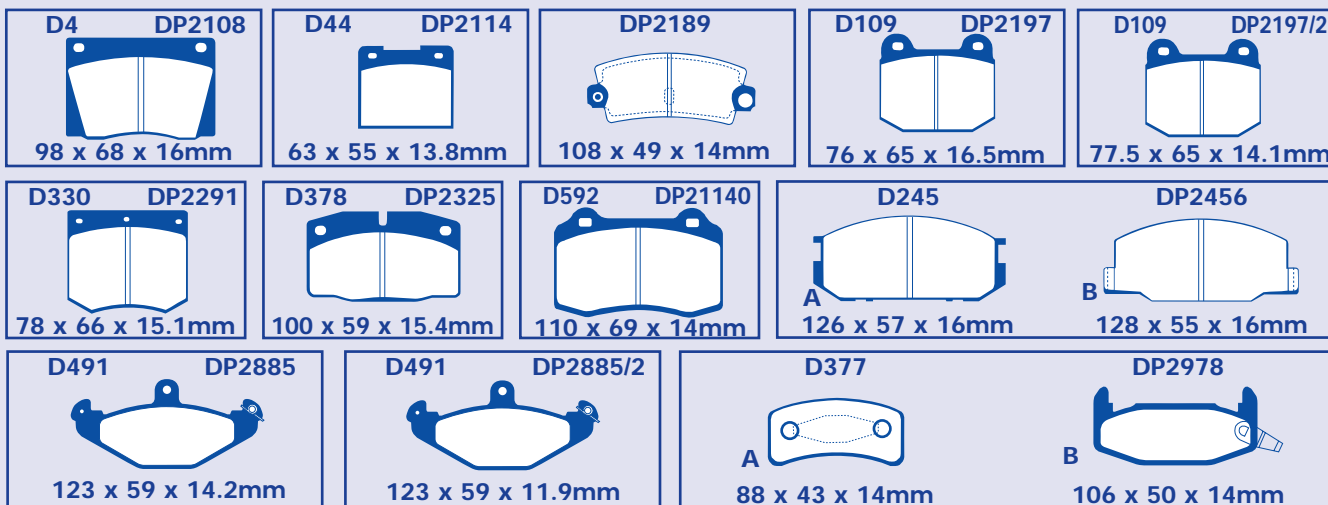

DISC PADS & ROTORS - APPLICATIONS

Make & Model	Year	EBC Disc Pad Set Number									
		Front					Rear				
		FMSI D#	EBC # Greenstuff (2000 & 6000 Series)	EBC # Redstuff Ceramic (3000 Series)	EBC Sport Rotor Kit No.	Inch Rotor Diameter	FMSI D#	EBC # Greenstuff (2000 & 6000 Series)	EBC # Redstuff Ceramic (3000 Series)	EBC Sport Rotor Kit No.	Inch Rotor Diameter
LOTUS											
Eclat											
2.0	75 thru 80	D330	DP2291		GD197	9.6					
2.2	80 thru 82	D330	DP2291		GD197	9.6					
Elan											
1.6	66 thru 74	D44	DP2114		GD198	9.1					
1.6 Turbo	89 and up	D378	DP2325		GD291	10.2	D377	DP2978			
Elan 2+2											
1.6	71 thru 75	D330	DP2291		GD197	9.6					
Elise											
1.8	2004 and up	D109	DP2197/2	DP3197/2C	GD1190	11.3	D491	DP2885/2	DP3885/2C	GD1190 11.3	
Elite											
2.0	75 thru 80	D4	DP2108								
2.0	75 thru 80	D330	DP2291								
2.2	80 thru 82	D330	DP2291		GD197	9.6					
Esprit											
2.0	75 thru 80	D109	DP2197	DP3197C							
Esprit Turbo											
2.2	80 thru 86	D109	DP2197	DP3197C							
2.2	87 thru 94	D245	DP2456	DP3456C	GD323	10.2		DP2189	DP3189C		
3.5	95 and up	D592	DP21140	DP31140C	GD1130	11.7	D491	DP2885	DP3885C		
Europa											
1.5	67 thru 75	D44	DP2114		GD198	9.1					
1.6	67 thru 75	D44	DP2114		GD198	9.1					
1.6 TC	72 thru 75	D44	DP2114		GD198	9.1					
Excel											
2.2	82 thru 92	D245	DP2456	DP3456C	GD323	10.2					
Seven											
1.5	68 thru 72	D44	DP2114								
1.6	68 thru 72	D44	DP2114								

Pad Illustrations for Lotus