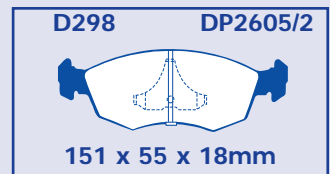

DISC PADS & ROTORS - APPLICATIONS

Make & Model	Year	EBC Disc Pad Set Number									
		Front					Rear				
		FMSI D#	EBC # Greenstuff (2000 & 6000 Series)	EBC # Redstuff Ceramic (3000 Series)	EBC Sport Rotor Kit No.	Inch Rotor Diameter	FMSI D#	EBC # Greenstuff (2000 & 6000 Series)	EBC # Redstuff Ceramic (3000 Series)	EBC Sport Rotor Kit No.	Inch Rotor Diameter
AC											
428											
4.1	67 thru 74	D4	DP2108	DP3108C			D9	DP2101	DP3101C		
3000											
3.0	75 thru 86	D330	DP2291	DP3291C			D9	DP2101	DP3101C		
Ace											
5.0	93 and up	D298	DP2605/2	DP3605/2C			D382	DP2617	DP3617C		
Cobra											
5.0	63 and up	D330	DP2291	DP3291C			D9	DP2101	DP3101C		
7.0	63 and up	D4	DP2108	DP3108C			D9	DP2101	DP3101C		

Pad Illustrations for AC

All illustrations are to scale 20%

ACURA											
CL											
2.2	97	D465	DP2812/2	DP3812/2C	GD561	10.2	D536	DP21193	DP31193C	GD559	10.2
2.3	98 thru 99	D465	DP2812/2	DP3812/2C	GD7115	10.2	D537	DP21193	DP31193C	GD559	10.2
3.0	97	D503	DP2872	DP3872C	GD624	11.1	D537	DP21193	DP31193C	GD559	10.2
3.0	98 thru 99	D503	DP2872	DP3873C	GD7182	11.1	D537	DP21193	DP31193C	GD559	10.2
3.2	2001 and up	D787	DP21610	DP31610C	GD7087	11.8	D536	DP21193	DP31193C	GD7146	11.1
EL (Canada)											
1.6	96 thru 2000	D465	DP2812/2		GD850	10.3	D537	DP21193			
1.7	2001 thru 2004	D465	DP2812/2		GD850	10.3	D537	DP21193			
Integra											
1.6	86 thru 89	D334	DP2623		GD403	9.5					
1.7 Vtec	92 thru 94	D409	DP2719/2	DP3719/2C	GD850	10.3	D374	DP2642/2	DP3642/2C	GD411	9.4
1.8	90 thru 93	D409	DP2719/2	DP3719/2C	GD850	10.3	D564	DP2642/2	DP3642/2C	GD411	9.4
1.8	94 thru 2001	D617	DP21206	DP31206C	GD850	10.3	D374	DP2642/2	DP3642/2C	GD411	9.4
1.8 Type-R	97 thru 2001	D503	DP2872	DP3872C	GD946	11.1	D536	DP21193	DP31193C	GD7128	10.2
Legend											
2.5	86 thru 90	D409	DP2719/2	DP3719/2C	GD263	11.1					
2.7	87 thru 90	D409	DP2719/2	DP3719/2C	GD263	11.1	D536	DP21193	DP31193C		
3.2	91 thru 95	D503	DP2872	DP3872C	GD946	11.1	D536	DP21193	DP31193C	GD7145	11.1
3.2 GS	94 thru 95	D503	DP2872	DP3872C	GD625	11.0	D536	DP21193	DP31193C	GD7145	11.1