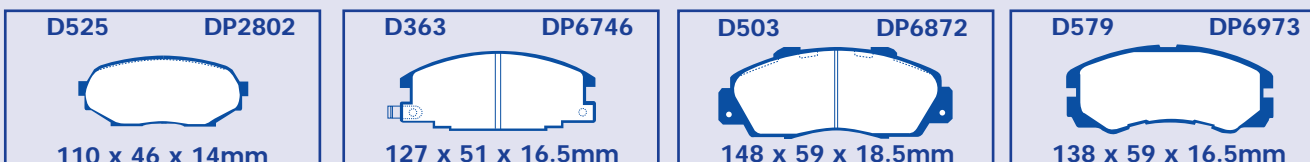

Pad Illustrations for Isuzu