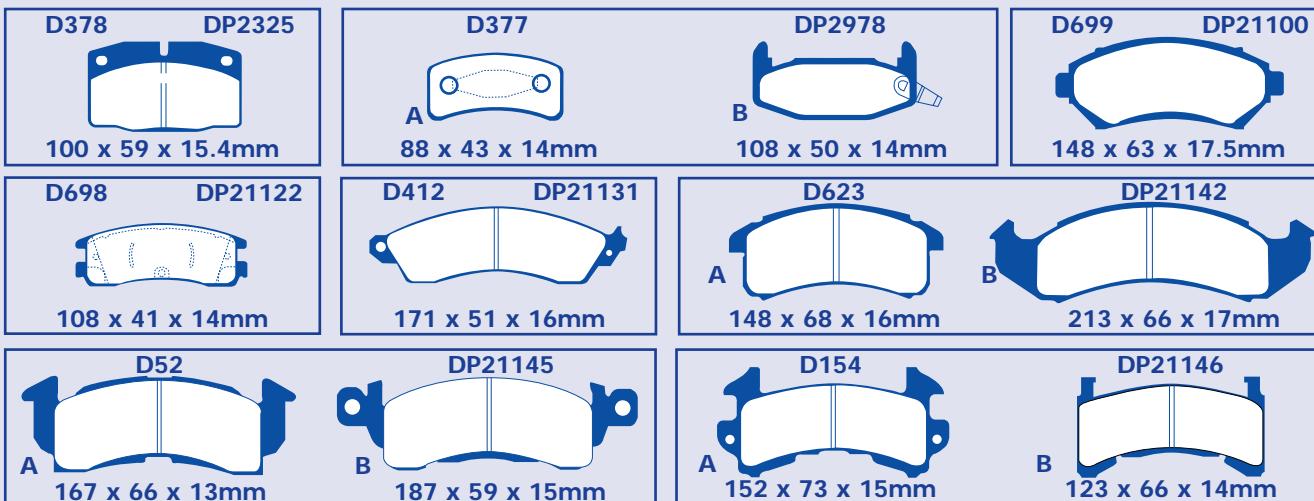

DISC PADS & ROTORS - APPLICATIONS

Make & Model	Year	EBC Disc Pad Set Number									
		Front					Rear				
		FMSI D#	EBC # Greenstuff (2000 & 6000 Series)	EBC # Redstuff Ceramic (3000 Series)	EBC Sport Rotor Kit No.	Inch Rotor Diameter	FMSI D#	EBC # Greenstuff (2000 & 6000 Series)	EBC # Redstuff Ceramic (3000 Series)	EBC Sport Rotor Kit No.	Inch Rotor Diameter
PONTIAC Contd.											
Sunbird											
1.8	85 thru 87	D289	DP21173								
1.8 Turbo	85 thru 87	D289	DP21173								
2.0	87 thru 91	D289	DP21173		GD7197						
2.0	92 thru 94	D506	DP21174		GD7054	10.2					
2.0 Turbo	87 thru 91	D289	DP21173		GD7197						
3.1	92 thru 94	D506	DP21174		GD7054	10.2					
Sunfire											
2.2	1995	D506	DP21174		GD7054	10.2					
2.2	96 and up	D673	DP21175		GD7054	10.2					
2.3	1995	D506	DP21174		GD7054	10.2					
2.4	96 thru 2004	D673	DP21175		GD7054	10.2					
Tempest	69 thru 70	D52	DP21145								
Trans Sport											
3.1	90 thru 91	D215	DP61240		GD7072	10.2					
3.1	92 thru 93	D505	DP61271		GD7003	10.9					
3.1	94 thru 96	D623	DP61142		GD7003	10.9					
3.4	94 thru 96	D623	DP61142		GD7003	10.9					
3.4	97 thru 98	D699	DP61100		GD7090	10.9	D698	DP61122			
3.8	92 thru 93	D505	DP61271		GD7003	10.9					
3.8	94 thru 96	D623	DP61142		GD7003	10.9					
6000											
2.5	84 thru 91	D215	DP21240		GD7072	10.2	D378	DP2325			
2.8	84 thru 90	D215	DP21240		GD7072	10.2	D378	DP2325			
3.1	89 thru 91	D215	DP21240		GD7072	10.2	D378	DP2325			
Ventura	71 thru 77	D52	DP21145								
Vibe											
1.8	2002 and up	D923	DP21637	DP31637C	GD7110	10.8					
1.8 GT	2002 and up	D923	DP21637	DP31637C	GD7110	10.8	D823	DP21326	DP31326C	GD7111 10.6	

Pad Illustrations for Pontiac