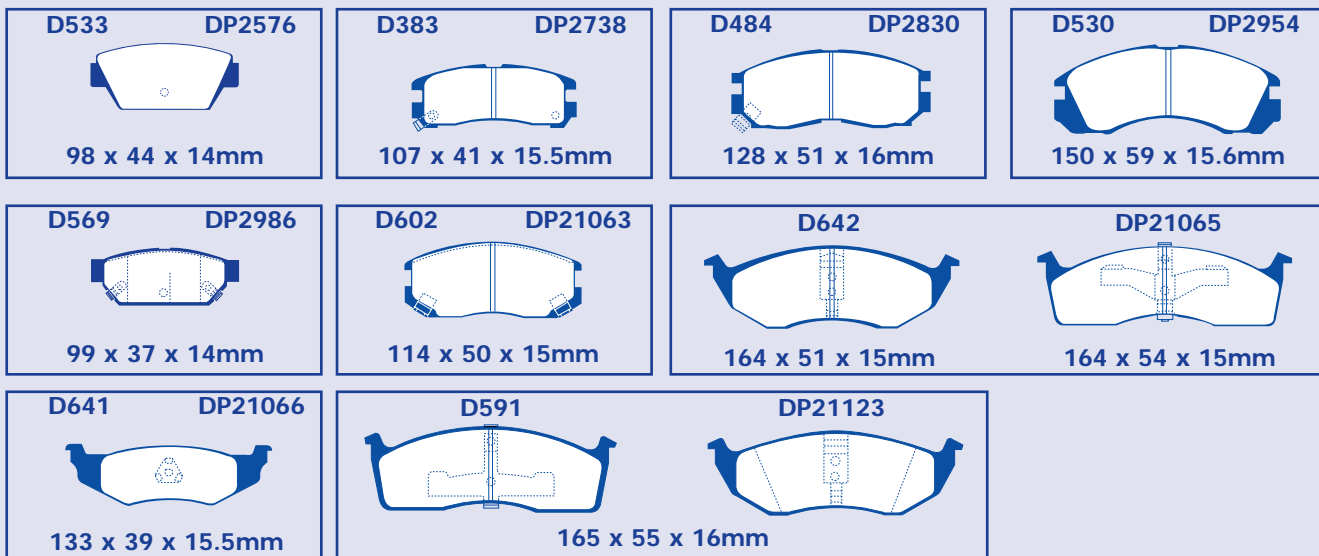

Pad Illustrations for Eagle