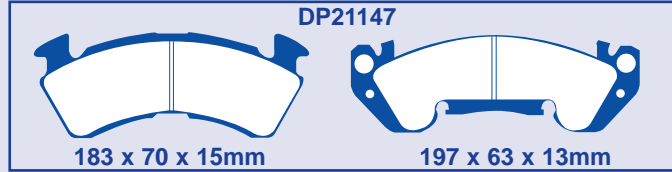

RACING CALIPER FITMENTS

Disc Pad Illustrations for Racing Aftermarket Calipers Contd.

For fitments see Pad Buyers Guide.
For race material availability see pages 154-158.