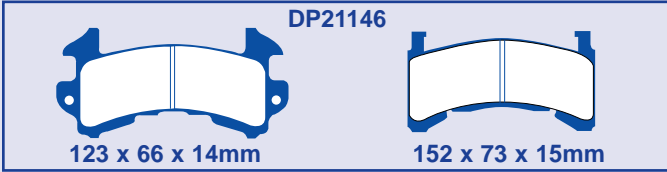

RACING CALIPER FITMENTS

Disc Pad Illustrations for Racing Aftermarket Calipers Contd.

For fitments see Pad Buyers Guide.
For race material availability see pages 154-158.