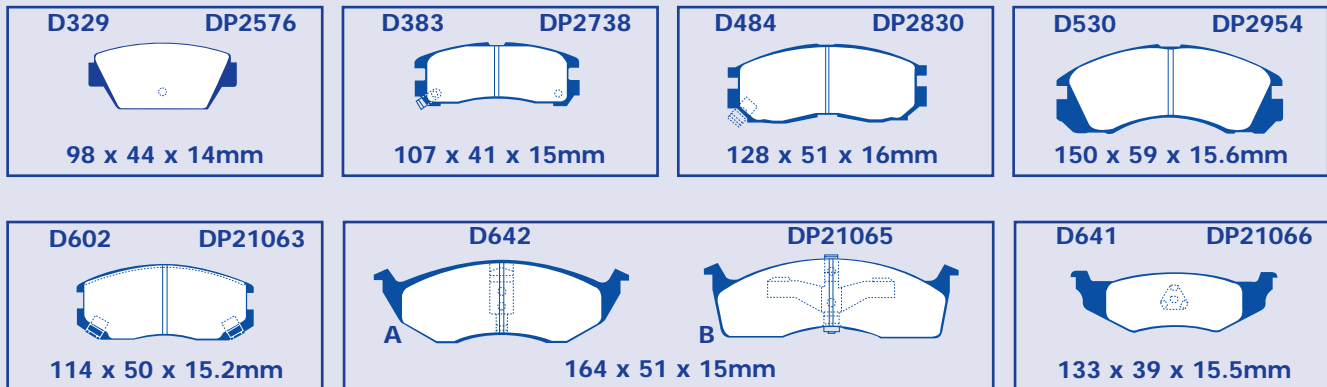

Pad Illustrations for Plymouth