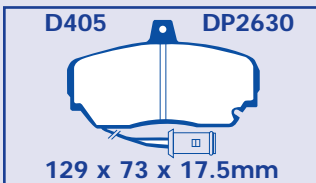

Pad Illustrations for Sterling