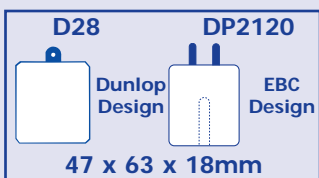

Pad Illustrations for Jaguar