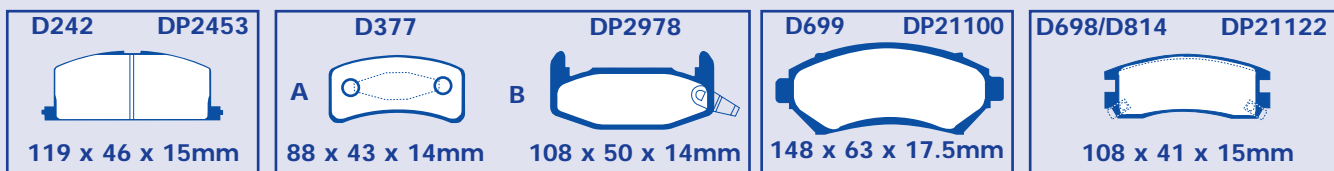

Pad Illustrations for Chevrolet