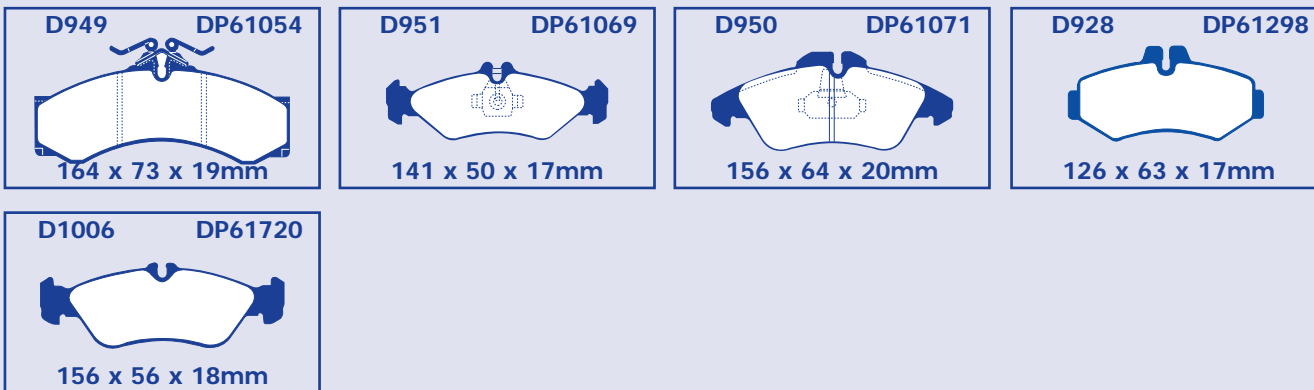

Pad Illustrations for Mercedes-Benz Commercial