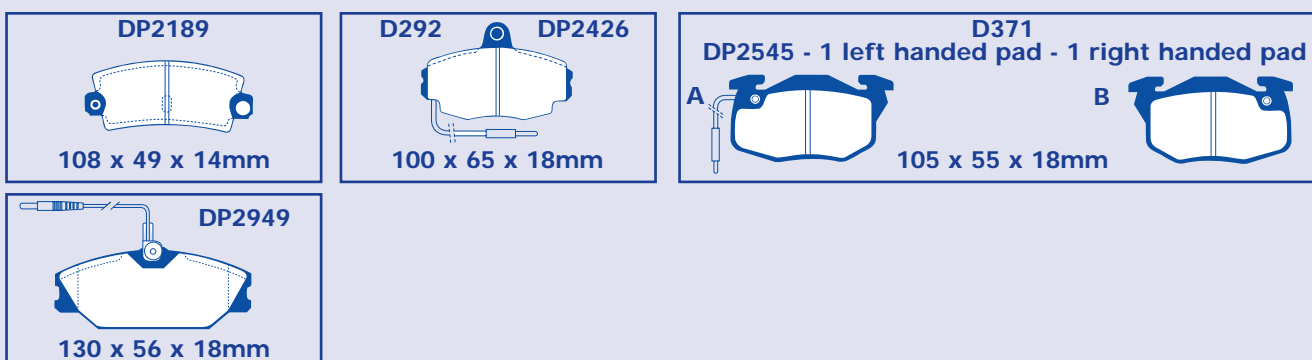

DISC PADS & ROTORS - APPLICATIONS

Make & Model	Year	EBC Disc Pad Set Number											
		Front				Rear							
		FMSI D#	EBC # Greenstuff (2000 & 6000 Series)	EBC # Redstuff Ceramic (3000 Series)	EBC Sport Rotor Kit No.	Inch Rotor Diameter	FMSI D#	EBC # Greenstuff (2000 & 6000 Series)	EBC # Redstuff Ceramic (3000 Series)	EBC Sport Rotor Kit No.	Inch Rotor Diameter		
QVALE													
Mangusta													
4.6	2001 and up												
RENAULT													
Clio	91 and up	D292	DP2426										
Fuego													
1.6 (Girling)	82 thru 84	D292	DP2426										
1.6 (Bendix)	82 thru 84	D371	DP2545										
1.6 Turbo (Bendix)	82 thru 84	D371	DP2545					DP2189					
1.6 Turbo (Girling)	82 thru 84	D292	DP2426					DP2189					
2.2 (Bendix)	84 thru 86	D371	DP2545										
2.2 (Girling)	84 thru 86	D292	DP2426										
18i													
1.6	82 thru 83	D371	DP2545										
25													
2.5	84 thru 92		DP2949					DP2189					
2.7	84 thru 92		DP2949					DP2189					
2.9	84 thru 92		DP2949					DP2189					
Safrane													
3.0	92 and up		DP2949										
Sportswagon													
2.2 (Girling)	84 thru 87	D292	DP2426										
2.2 (Bendix)	84 thru 87	D371	DP2545										

Pad Illustrations for Renault