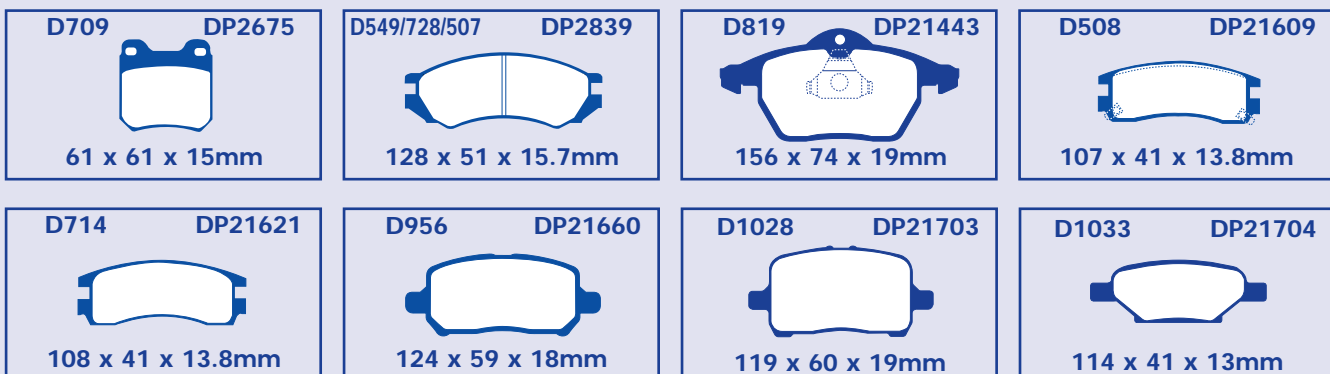

Pad Illustrations for Saturn