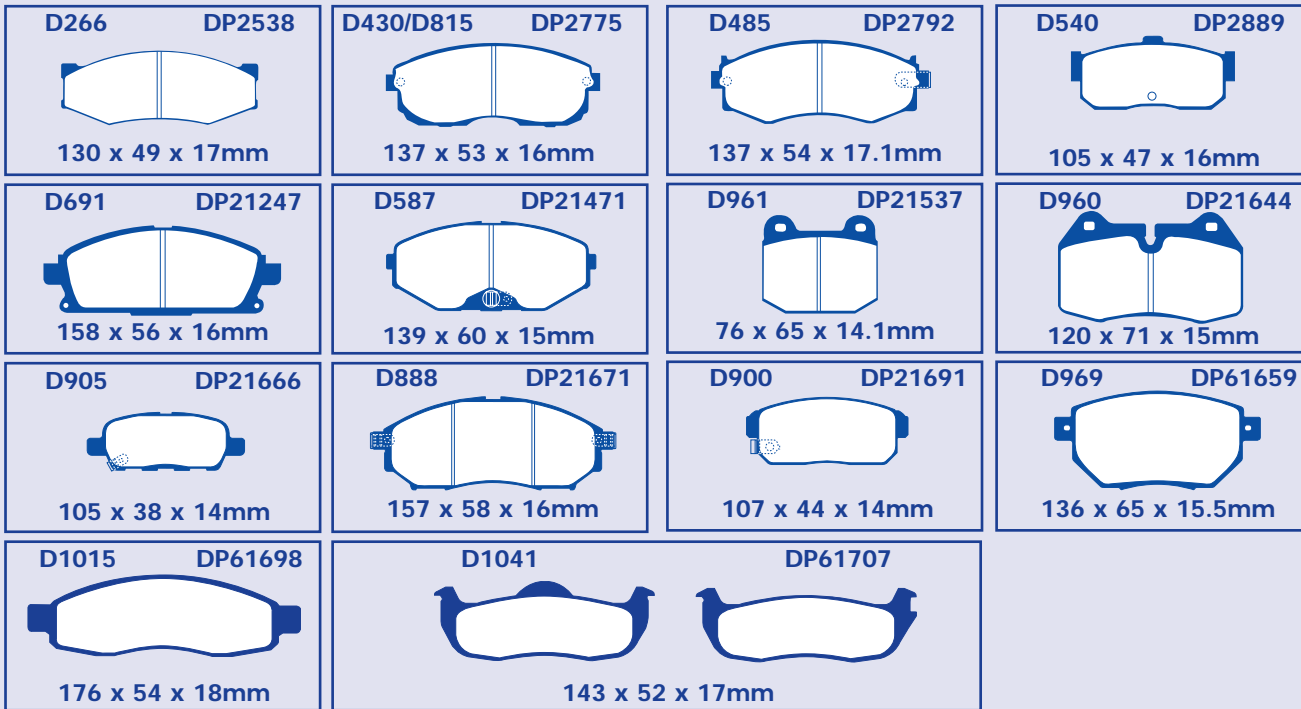

DISC PADS & ROTORS - APPLICATIONS

Make & Model	Year	EBC Disc Pad Set Number									
		Front					Rear				
		FMSI D#	EBC # Greenstuff (2000 & 6000 Series)	EBC # Redstuff Ceramic (3000 Series)	EBC Sport Rotor Kit No.	Inch Rotor Diameter	FMSI D#	EBC # Greenstuff (2000 & 6000 Series)	EBC # Redstuff Ceramic (3000 Series)	EBC Sport Rotor Kit No.	Inch Rotor Diameter
INFINITI Contd.											
QX56											
5.6	2004 and up	D1015	DP61698			D1041	DP61707				

Pad Illustrations for Infiniti

ISUZU									
Amigo									
2.2	98 thru 2001	D579	DP6973		GD637	11.0	D580	DP6974	
2.3	90 thru 94	D363	DP6746				D398	DP61604	
2.6	90 thru 94	D363	DP6746				D398	DP61604	
3.2	98 thru 2001	D579	DP6973		GD637	11.0	D580	DP6974	
Ascender									
4.2	2003 and up	D882	DP61618				D883	DP61672	
5.3	2003 and up	D882	DP61618				D883	DP61672	
Axiom									
3.5	2001	D579	DP6973		GD637	11.0	D580	DP6974	
3.5	2002 and up	D579	DP6973		GD7200		D580	DP6974	
Hombre									
2.2 2WD	96 thru 99	D154	DP61146						
2.2 4WD	99 thru 2000	D726	DP61256				D729	DP61602	
4.3 2WD	96 thru 99	D154	DP61146						
4.3 4WD	99 thru 2000	D726	DP61256				D729	DP61602