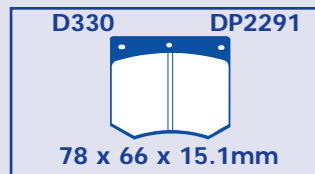

DISC PADS & ROTORS - APPLICATIONS

Make & Model	Year	EBC Disc Pad Set Number									
		Front					Rear				
		FMSI D#	EBC # Greenstuff (2000 & 6000 Series)	EBC # Redstuff Ceramic (3000 Series)	EBC Sport Rotor Kit No.	Inch Rotor Diameter	FMSI D#	EBC # Greenstuff (2000 & 6000 Series)	EBC # Redstuff Ceramic (3000 Series)	EBC Sport Rotor Kit No.	Inch Rotor Diameter
AC											
428											
4.1	67 thru 74	D4	DP2108	DP3108C			D9	DP2101	DP3101C		
3000											
3.0	75 thru 86	D330	DP2291	DP3291C			D9	DP2101	DP3101C		
Ace											
5.0	93 and up	D298	DP2605/2	DP3605/2C			D382	DP2617	DP3617C		
Cobra											
5.0	63 and up	D330	DP2291	DP3291C			D9	DP2101	DP3101C		
7.0	63 and up	D4	DP2108	DP3108C			D9	DP2101	DP3101C		

Pad Illustrations for AC

All illustrations are to scale 20%

ACURA											
CL											
2.2	97	D465	DP2812/2	DP3812/2C	GD561	10.2	D536	DP21193	DP31193C	GD559	10.2
2.3	98 thru 99	D465	DP2812/2	DP3812/2C	GD7115	10.2	D537	DP21193	DP31193C	GD559	10.2
3.0	97	D503	DP2872	DP3872C	GD624	11.1	D537	DP21193	DP31193C	GD559	10.2
3.0	98 thru 99	D503	DP2872	DP3873C	GD7182	11.1	D537	DP21193	DP31193C	GD559	10.2
3.2	2001 and up	D787	DP21610	DP31610C	GD7087	11.8	D536	DP21193	DP31193C	GD7146	11.1
EL (Canada)											
1.6	96 thru 2000	D465	DP2812/2		GD850	10.3	D537	DP21193			
1.7	2001 thru 2004	D465	DP2812/2		GD850	10.3	D537	DP21193			
Integra											
1.6	86 thru 89	D334	DP2623		GD403	9.5					
1.7 Vtec	92 thru 94	D409	DP2719/2	DP3719/2C	GD850	10.3	D374	DP2642/2	DP3642/2C	GD411	9.4
1.8	90 thru 93	D409	DP2719/2	DP3719/2C	GD850	10.3	D564	DP2642/2	DP3642/2C	GD411	9.4
1.8	94 thru 2001	D617	DP21206	DP31206C	GD850	10.3	D374	DP2642/2	DP3642/2C	GD411	9.4
1.8 Type-R	97 thru 2001	D503	DP2872	DP3872C	GD946	11.1	D536	DP21193	DP31193C	GD7128	10.2
Legend											
2.5	86 thru 90	D409	DP2719/2	DP3719/2C	GD263	11.1					
2.7	87 thru 90	D409	DP2719/2	DP3719/2C	GD263	11.1	D536	DP21193	DP31193C		
3.2	91 thru 95	D503	DP2872	DP3872C	GD946	11.1	D536	DP21193	DP31193C	GD7145	11.1
3.2 GS	94 thru 95	D503	DP2872	DP3872C	GD625	11.0	D536	DP21193	DP31193C	GD7145	11.1