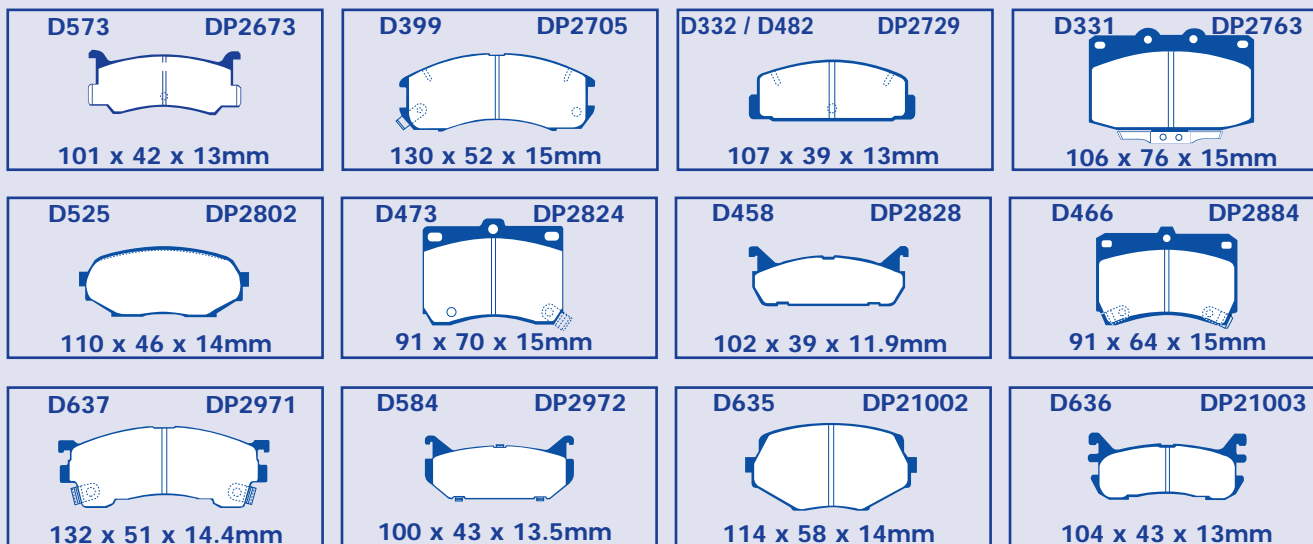

Pad Illustrations for Mazda