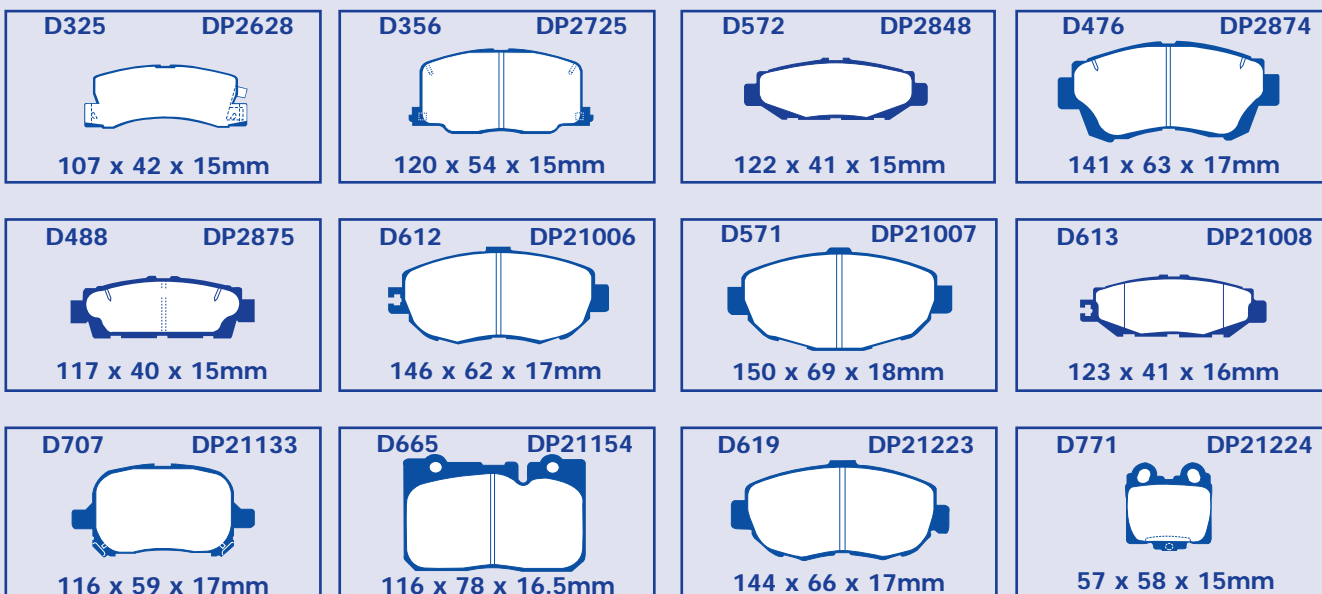

DISC PADS & ROTORS - APPLICATIONS

Make & Model	Year	EBC Disc Pad Set Number									
		Front				Rear					
		FMSI D#	EBC # Greenstuff (2000 & 6000 Series)	EBC # Redstuff Ceramic (3000 Series)	EBC Sport Rotor Kit No.	Inch Rotor Diameter	FMSI D#	EBC # Greenstuff (2000 & 6000 Series)	EBC # Redstuff Ceramic (3000 Series)	EBC Sport Rotor Kit No.	Inch Rotor Diameter
LEXUS Contd.											
LS400											
4.0	90 thru 92	D476	DP2874	DP3874C			D488	DP2875	DP3875C		
4.0	93 thru 94	D612	DP21006	DP31006C	GD781	11.7	D613	DP21008	DP31008C		
4.0	95 thru 2000	D665	DP21154	DP31154C	GD7207	12.4	D613	DP21008	DP31008C		
LS430											
4.3	2001 and up	D870	DP21622	DP31622C	GD7208						
LX450											
4.5	96 thru 97	D502	DP6992				D606	DP6993			
LX470											
4.7	98 and up	D772	DP61283				D773	DP61282			
RX300											
3.0	99 thru 2001	D707	DP61133				D325	DP6628			
3.0	2002 thru 2003	D930	DP61658				D325	DP6628			
RX330											
3.3	2004 and up	D1005	DP61681				D996	DP61682			
SC300											
3.0	92 thru 98	D476	DP2874	DP3874C			D572	DP2848	DP3848C		
3.0	99 thru 2001	D571	DP21007	DP31007C			D572	DP2848	DP3848C		
SC400											
4.0	92 thru 2000	D571	DP21007	DP31007C			D572	DP2848	DP3848C		
SC430											
4.3	2002 and up	D619	DP21223	DP31223C	GD781	11.7	D771	DP21224	DP31224C		

Pad Illustrations for Lexus