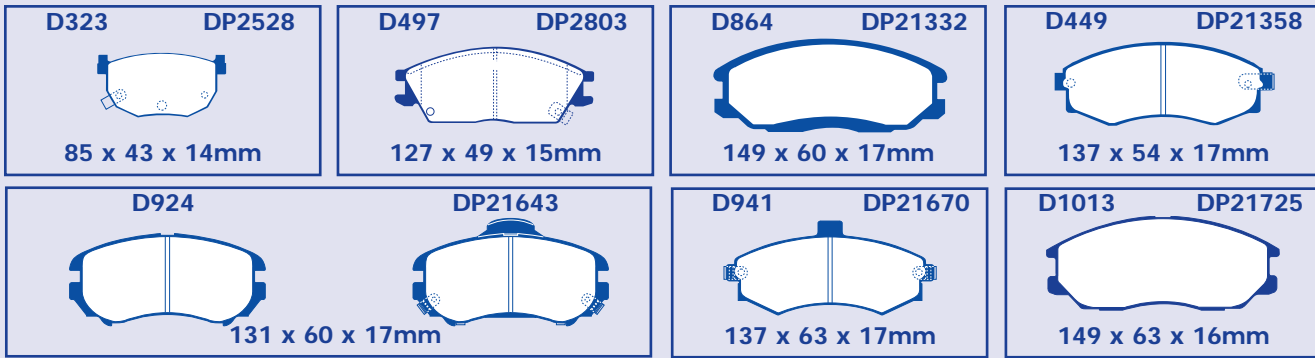

DISC PADS & ROTORS - APPLICATIONS

Make & Model	Year	EBC Disc Pad Set Number									
		Front					Rear				
		FMSI D#	EBC # Greenstuff (2000 & 6000 Series)	EBC # Redstuff Ceramic (3000 Series)	EBC Sport Rotor Kit No.	Inch Rotor Diameter	FMSI D#	EBC # Greenstuff (2000 & 6000 Series)	EBC # Redstuff Ceramic (3000 Series)	EBC Sport Rotor Kit No.	Inch Rotor Diameter

Pad Illustrations for Hyundai

Make & Model	Year	FMSI D#	EBC # Greenstuff (2000 & 6000 Series)	EBC # Redstuff Ceramic (3000 Series)	EBC Sport Rotor Kit No.	Inch Rotor Diameter	FMSI D#	EBC # Greenstuff (2000 & 6000 Series)	EBC # Redstuff Ceramic (3000 Series)	EBC Sport Rotor Kit No.	Inch Rotor Diameter
INFINITI											
FX35											
3.5	2003 and up	D969	DP61659				D905	DP61666			
FX45											
4.5	2003 and up	D969	DP61659				D905	DP61666			
G20											
2.0	91 thru 97	D485	DP2792		GD507	10.1	D540	DP2889			
2.0	99 thru 2001	D430	DP2775	DP3775C	GD7059	11.0	D540	DP2889	DP3889C		
2.0	2002 and up	D815	DP2775	DP3775C			D900	DP21691	DP31691C		
G35											
3.5 w/o DCS	2002	D815	DP2775	DP3775C	GD7156		D905	DP21666	DP31666C	GD7121	11.5
3.5 (MAN) (Brembo)	2003 and up	D960	DP21644	DP31644C	GD7122	12.8	D961	DP21537	DP31537C	GD7123	12.7
3.5 (AUTO)	2002 and up	D815	DP2775	DP3775C	GD7120	11.6	D905	DP21666	DP31666C	GD7121	11.5
I30											
3.0	95 thru 99	D430	DP2775	DP3775C	GD685	11.0	D540	DP2889	DP3889C	GD7057	10.9
3.0	99 thru 2000	D430	DP2775	DP3775C	GD685	11.0	D540	DP2889	DP3889C	GD7057	10.9
3.0	2001 and up	D815	DP2775	DP3775C	GD7056	11.0	D900	DP21691	DP31691C	GD7057	10.9
I35											
3.5	2002 and up	D815	DP2775	DP3775C	GD7156		D900	DP21691	DP31691C	GD7057	10.9
J30											
3.0	93 thru 97	D587	DP21471								
M30											
3.0	90 thru 93	D266	DP2538								
M45											
4.5	2003 and up	D888	DP21671								
Q45											
4.1	97 thru 99	D691	DP21247								
4.5	99 thru 2001	D691	DP21247								
4.5	2002 and up	D888	DP21671								
QX4											
3.3	97 thru 2000	D691	DP61247								
3.5	2000 and up	D691	DP61247