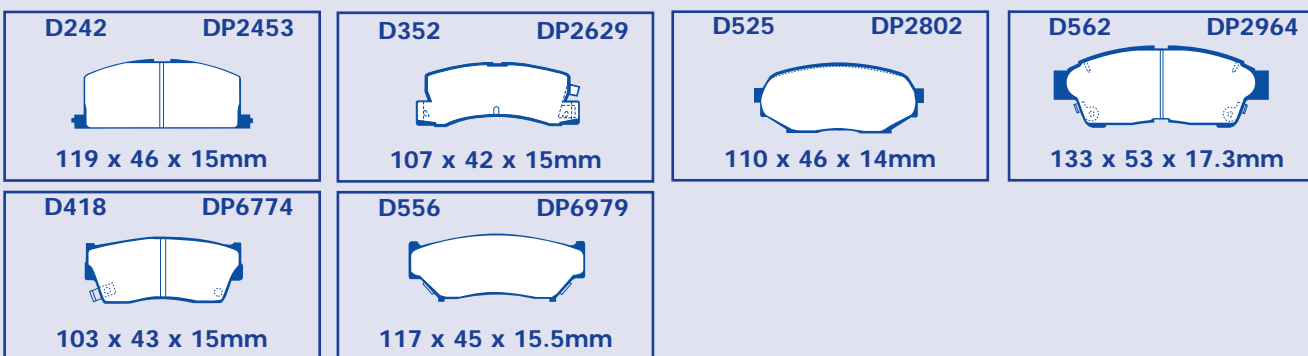

DISC PADS & ROTORS - APPLICATIONS

Make & Model	Year	EBC Disc Pad Set Number									
		Front					Rear				
		FMSI D#	EBC # Greenstuff (2000 & 6000 Series)	EBC # Redstuff Ceramic (3000 Series)	EBC Sport Rotor Kit No.	Inch Rotor Diameter	FMSI D#	EBC # Greenstuff (2000 & 6000 Series)	EBC # Redstuff Ceramic (3000 Series)	EBC Sport Rotor Kit No.	Inch Rotor Diameter
GEO											
Prizm											
1.6 SK	89 thru 92	D242	DP2453		GD336	9.4					
1.6 SL	89 thru 92	D242	DP2453		GD582	10.1	D352	DP2629			
1.6	93 thru 97	D562	DP2964		GD747	10.0					
1.8	93 thru 97	D562	DP2964		GD747	10.0					
Storm											
1.6	90 thru 93	D525	DP2802								
1.8	92 thru 93	D525	DP2802								
Tracker											
1.6 (2 Door)	89 thru 98	D418	DP6774								
1.6 (4 Door)	96 thru 98	D556	DP6979								

Pad Illustrations for Geo

GMC										
C10										
(Diesel)	92 thru 99	D369	DP61273							
	92 thru 99	D370	DP61274							
C15										
(Diesel)	92 thru 99	D369	DP61273							
(Pickup)	88 thru 99	D370	DP61274							
	88 thru 99	D369	DP61273							
C20										
	92 thru 98	D370	DP61274							
C25										
(Pickup 7200lb)	92 thru 98	D370	DP61274							
(Pickup 8600lb)	88 thru 99	D369	DP61273							
	88 thru 99	D370	DP61274							
C35										
	90 thru 99	D370	DP61274							
C35 DRW										
	90 thru 99	D459	DP61268							
C-1500										
	71 thru 87	D52	DP61145							
	88 thru 99	D369	DP61273							
C2500										
(With 11" rear brake)	71 thru 88	D52	DP61145							
(With 13" rear brake)	88 thru 99	D369	DP61273							
	88 thru 99	D370	DP61274