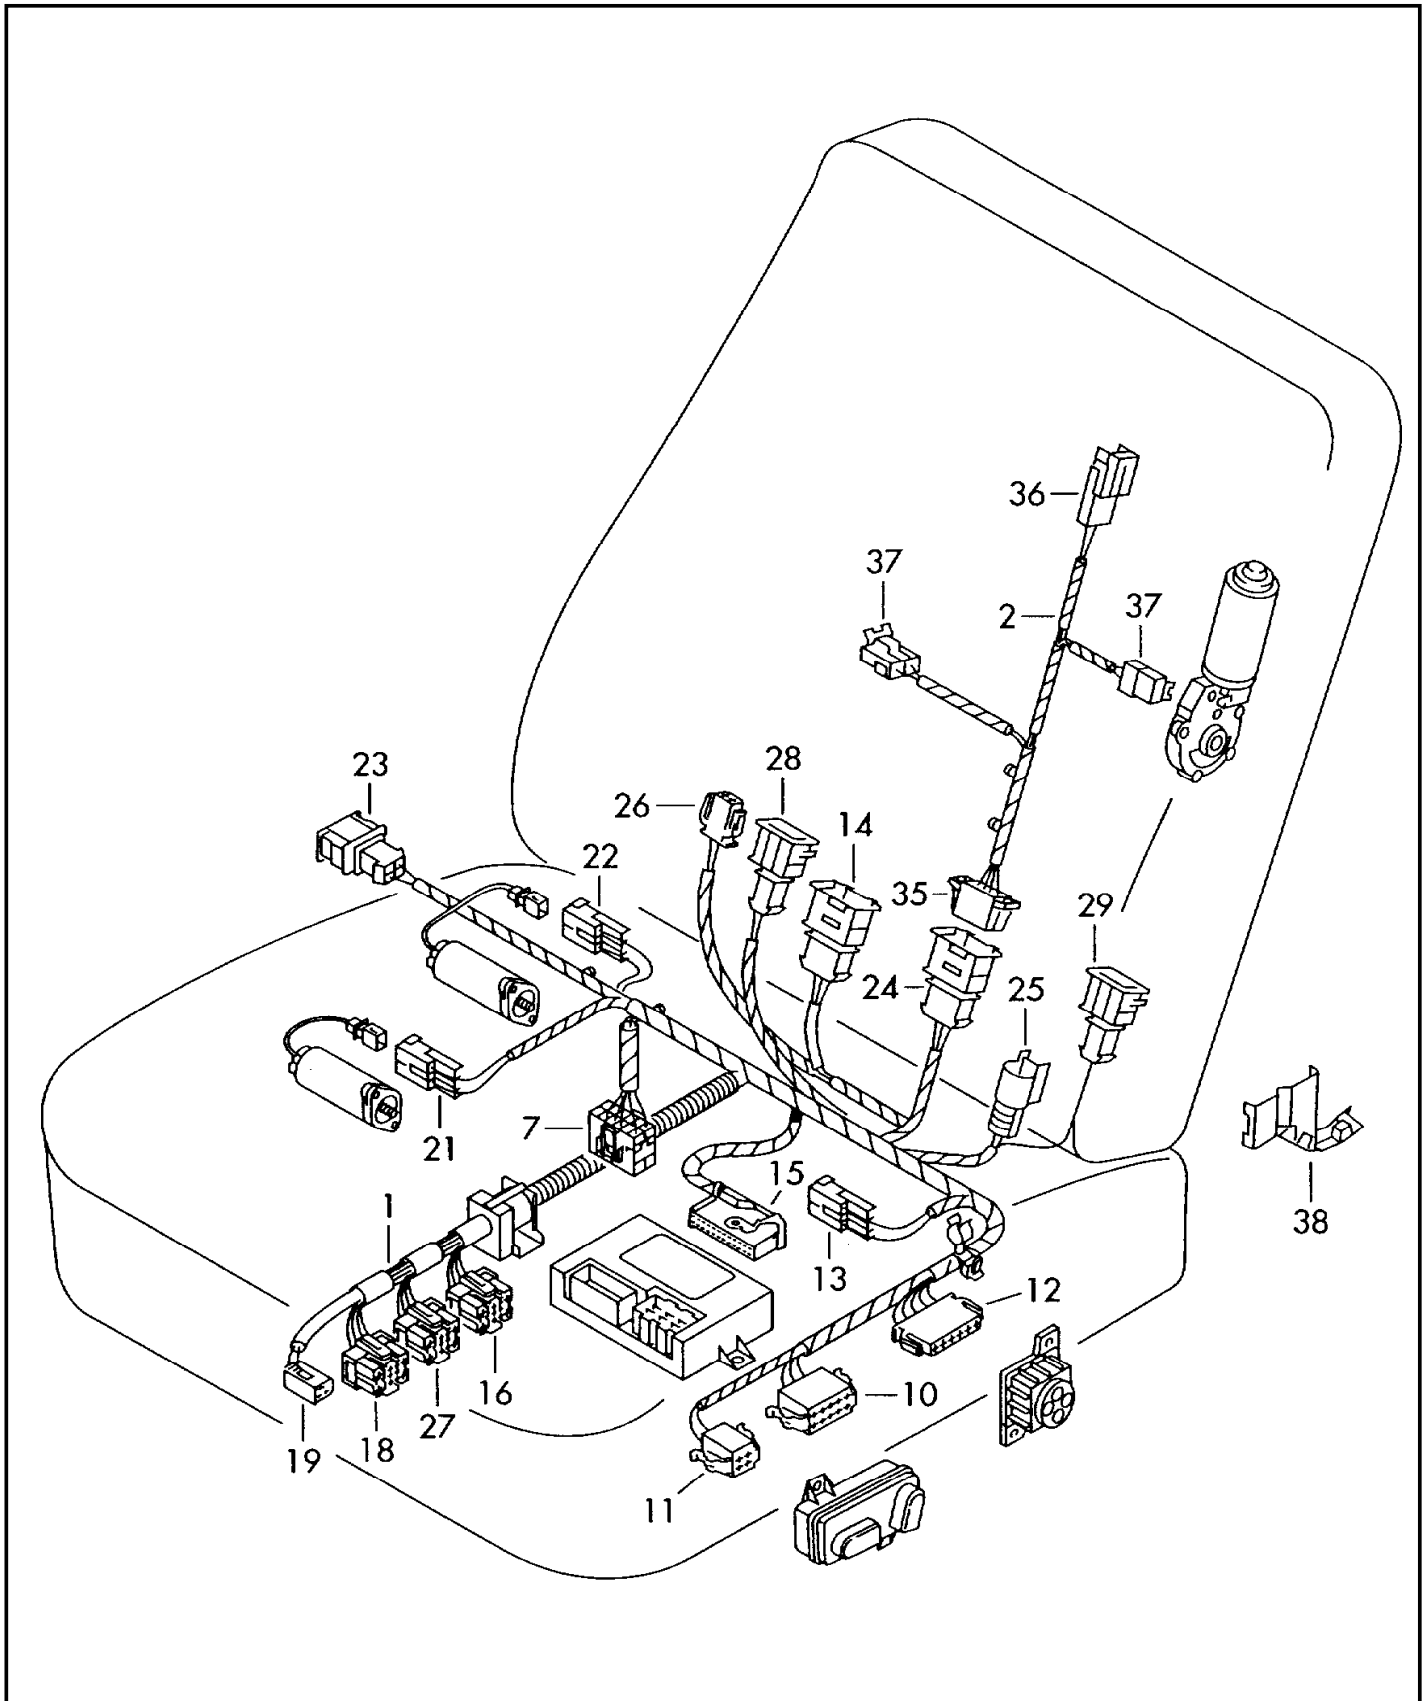

ETKA

Model	Year	MG	SG	Illustration	Restrictions	UPD	9:48	19.03.2009
A4Q	2006	9	71	972-15	8E-5-400 001 >>	622		

Pos	Part Number	Description	Remark	Qty	Model
(1)	8E0 971 384 AA	seat frame wiring harness for vehicles without electric operated seats F >> 8E-6-072 674 F >> 8E-6-801 500*	lhd driver side driver side	1 1	PR-3L1,3L3 PR-3L1,3L3
(1)	8E0 971 384 AJ	seat frame wiring harness for vehicles without electric operated seats F 8E-6-072 675>> F 8E-6-801 501>>*	driver side driver side	1 1	PR-3L1,3L3 PR-3L1,3L3
(1)	8E0 971 384 AB	seat frame wiring harness for vehicles without electric operated seats F >> 8E-6-072 674 F >> 8E-6-801 500*	passenger side passenger side	1 1	PR-3L1,3L3, PR-3PB PR-3L1,3L3, PR-3PB
(1)	8E0 971 384 AK	seat frame wiring harness for vehicles without electric operated seats F 8E-6-072 675>> F 8E-6-801 501>>*	passenger side passenger side	1 1	PR-3L1,3L3, PR-3PB PR-3L1,3L3, PR-3PB
(1)	8E0 971 384 AC	seat frame wiring harness for models with electric operated seats F >> 8E-6-072 674 F >> 8E-6-801 500*	driver side driver side	1 1	PR-3L5,3PB PR-3L5,3PB
(1)	8E0 971 384 AL	seat frame wiring harness for models with electric operated seats F 8E-6-072 675>> F 8E-6-801 500>>*	driver side driver side	1 1	PR-3L5,3PB PR-3L5,3PB
(1)	8E0 971 384 AD	seat frame wiring harness for models with electric operated seats F >> 8E-6-072 674 F >> 8E-6-801 500*	passenger side passenger side	1 1	PR-3L4,3L5 PR-3L4,3L5
(1)	8E0 971 384 AM	seat frame wiring harness for models with electric operated seats F 8E-6-072 675>> F 8E-6-801 501>>*	passenger side passenger side	1 1	PR-3L4,3L5 PR-3L4,3L5
(1)	8E1 971 384 B	seat frame wiring harness for vehicles with electric memory seat and backrest adjustment F >> 8E-6-072 674 F >> 8E-6-801 500*	driver side driver side	1 1	PR-3L4 PR-3L4