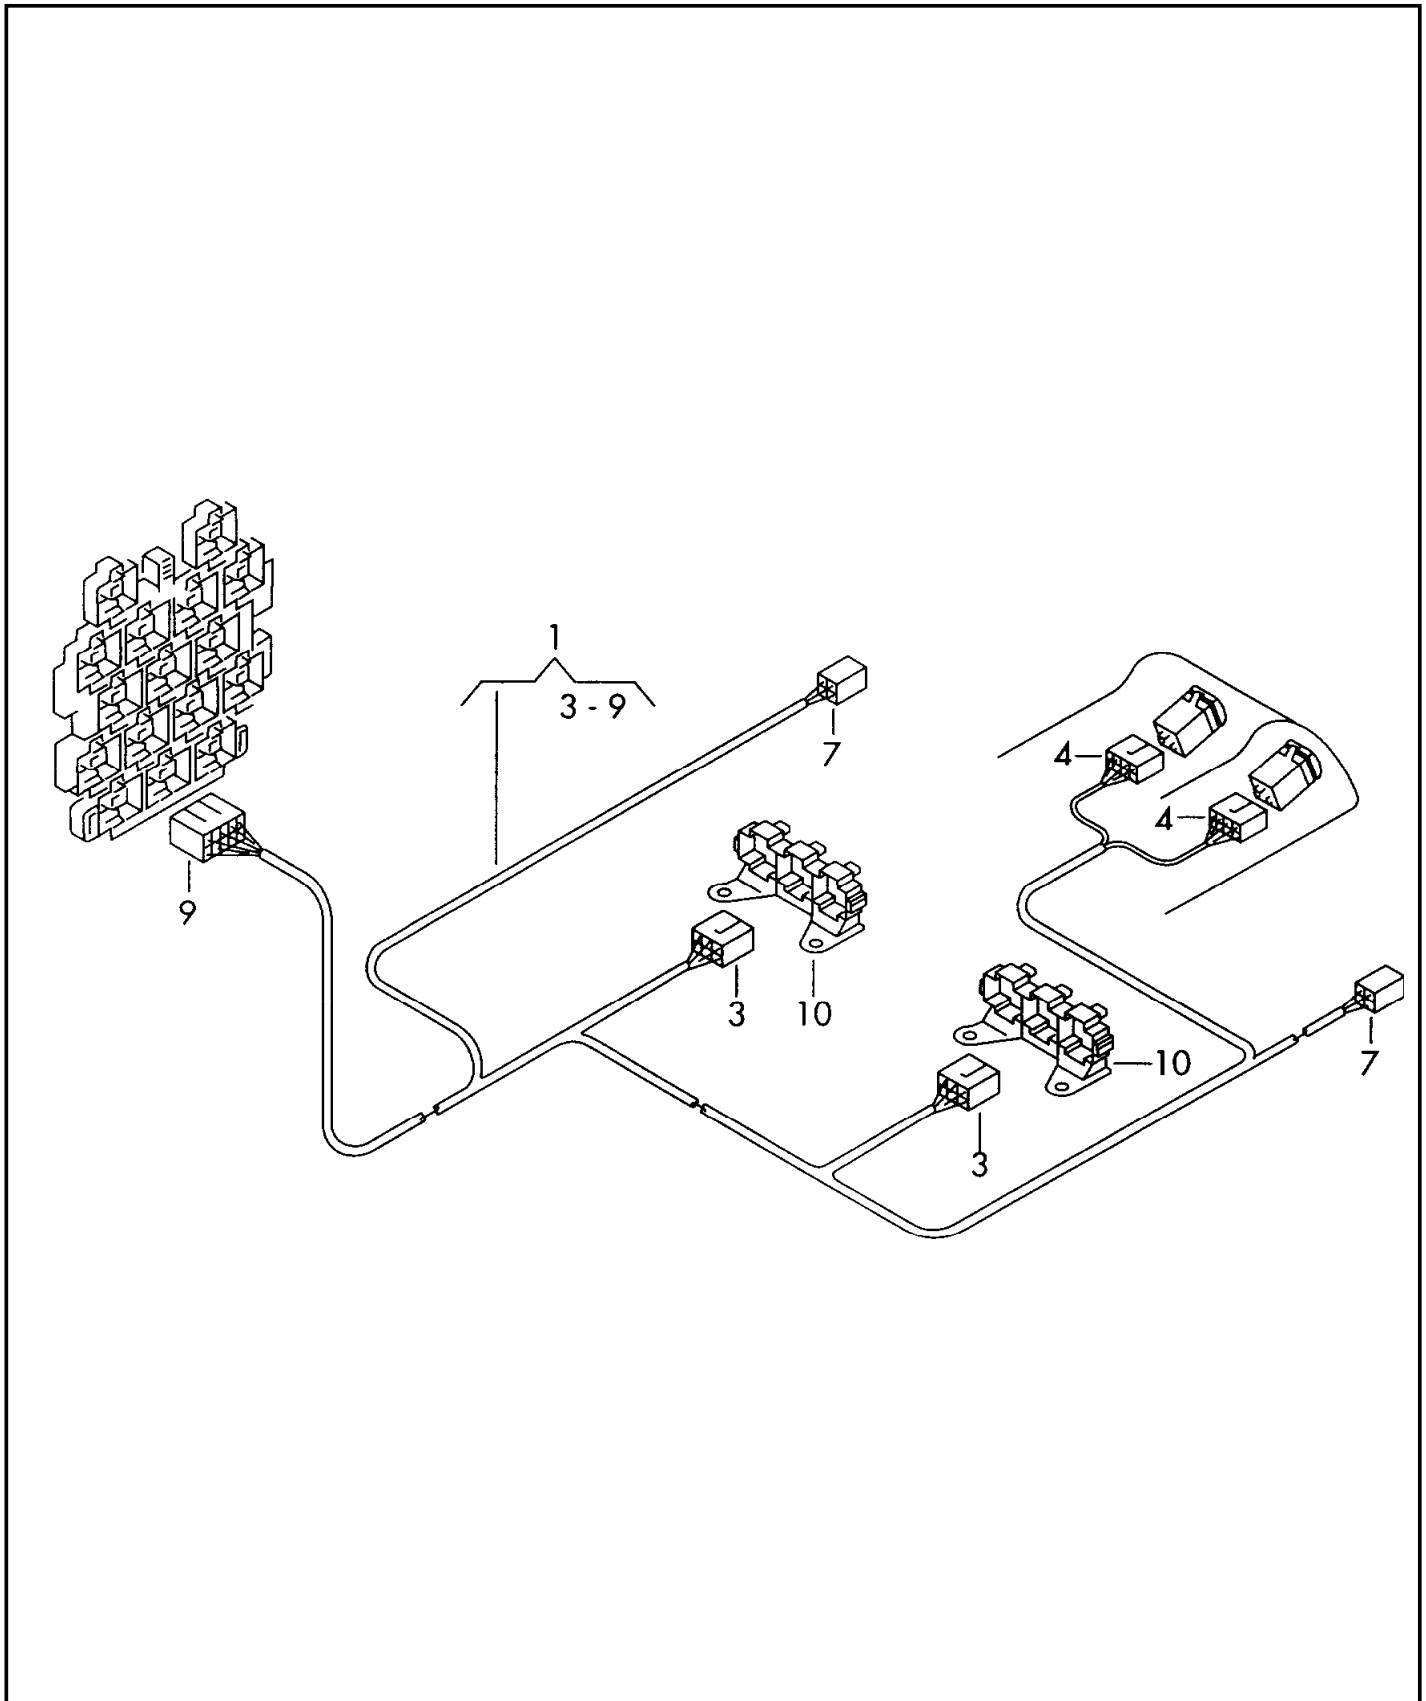

ETKA

Model	Year	MG	SG	Illustration	Restrictions	UPD	9:48	19.03.2009
A4Q	2006	9	71	972-29	8E-5-400 001 >>	622