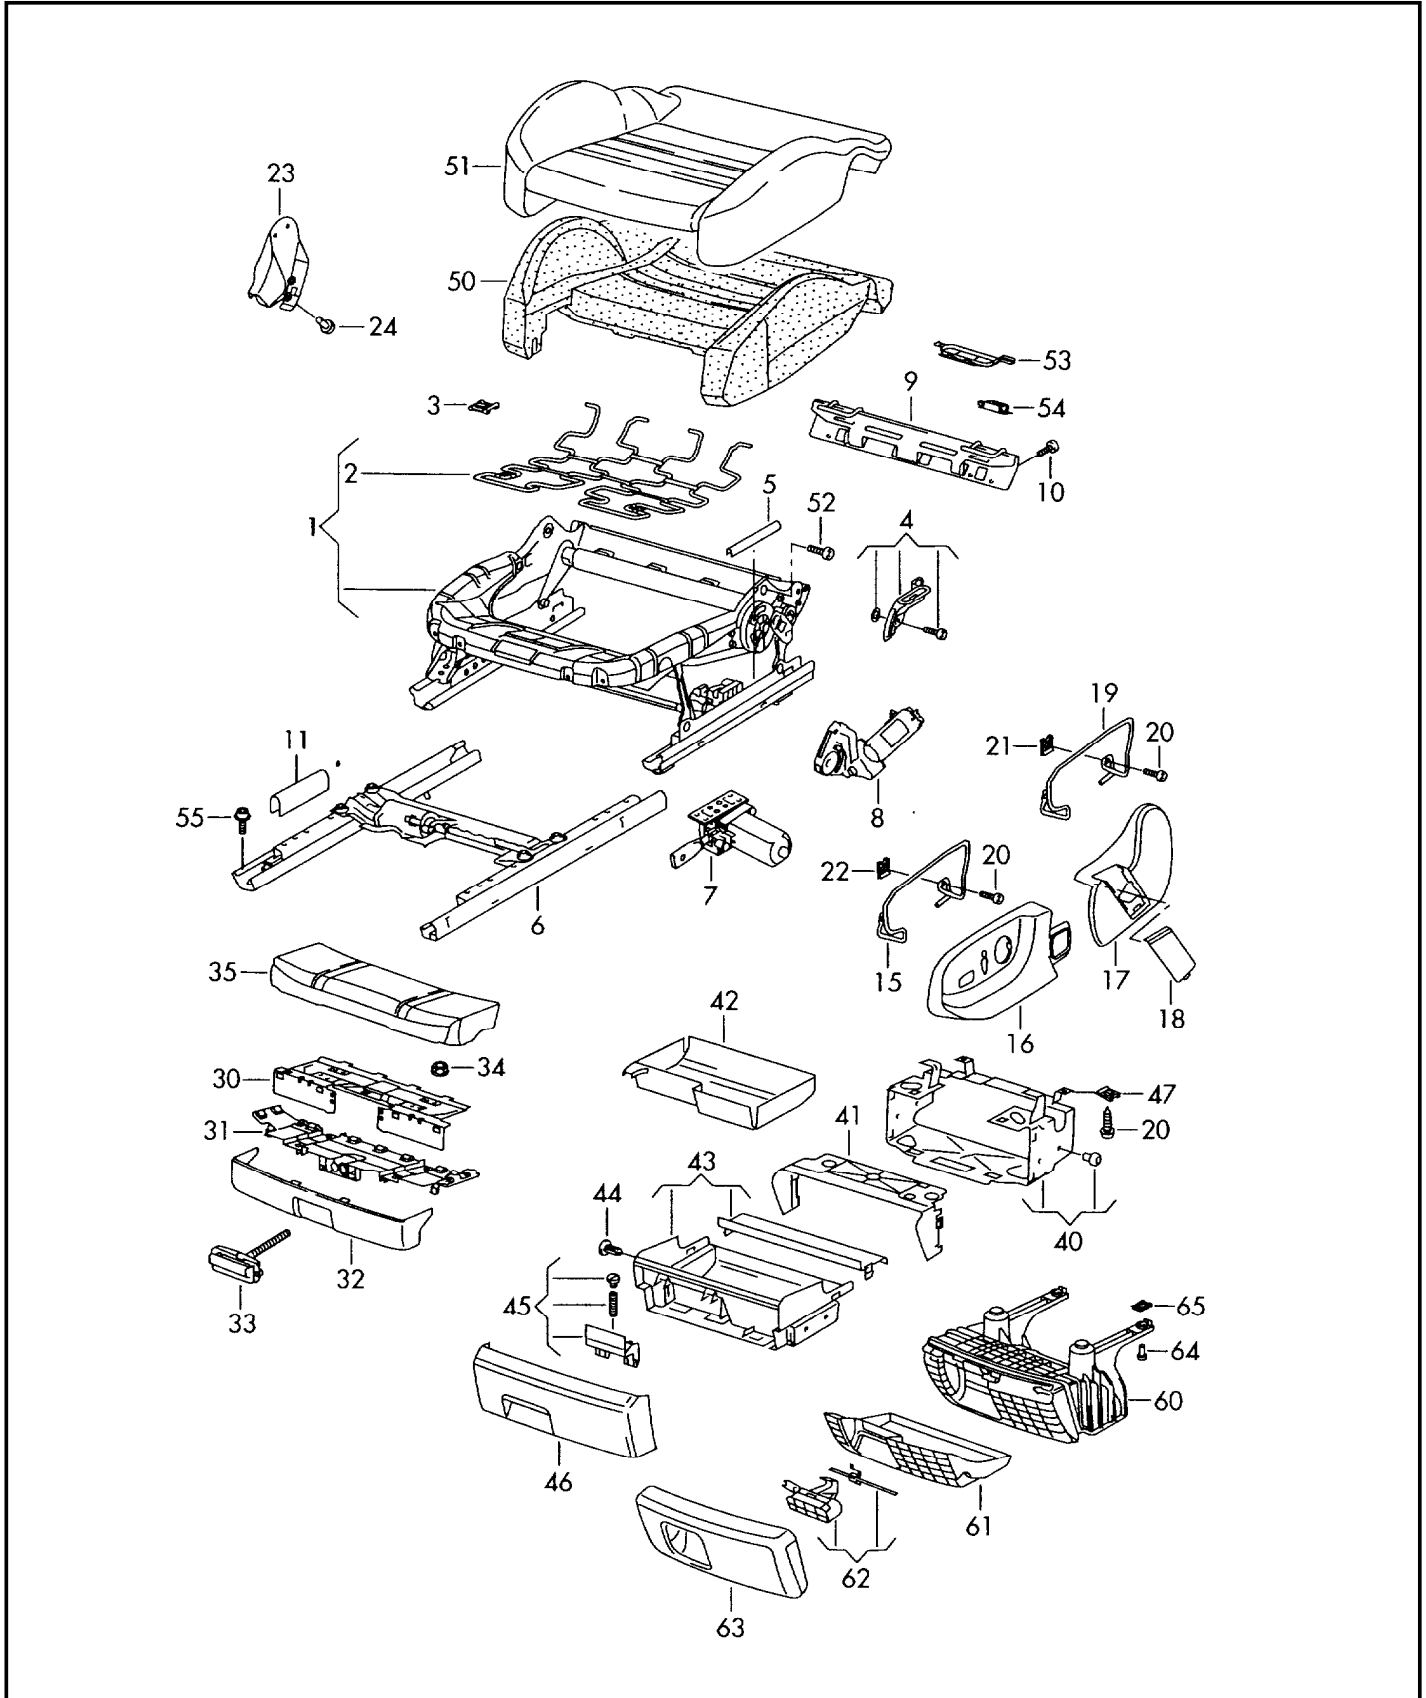

ETKA

Model	Year	MG	SG	Illustration	Restrictions	UPD	9:39	19.03.2009
A4Q	2006	8	81	881-10	8E-5-400 001 >>	622