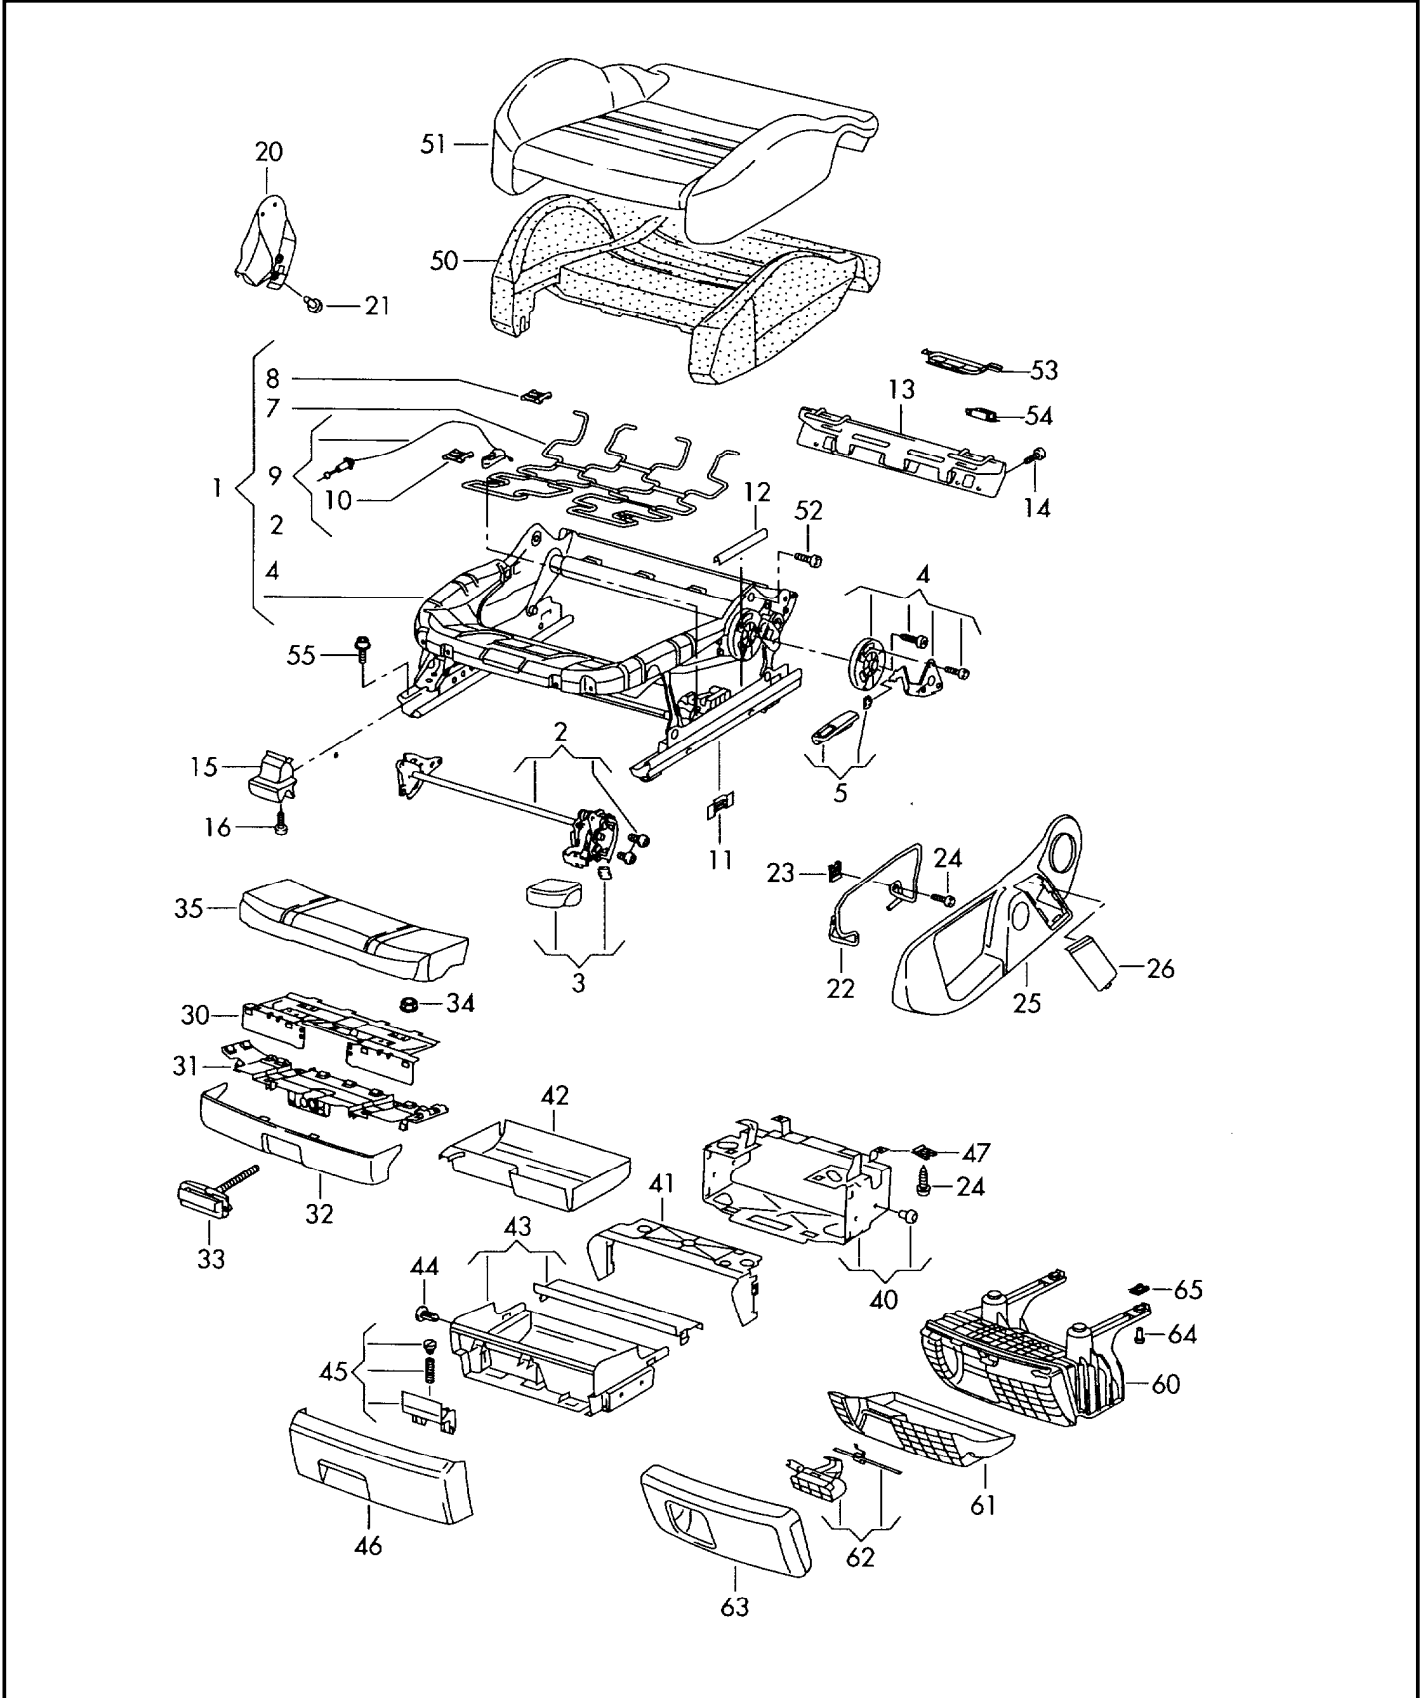

ETKA

Model	Year	MG	SG	Illustration	Restrictions	UPD	9:39	19.03.2009
A4Q	2006	8	81	881-00	8E-5-400 001 >>	622