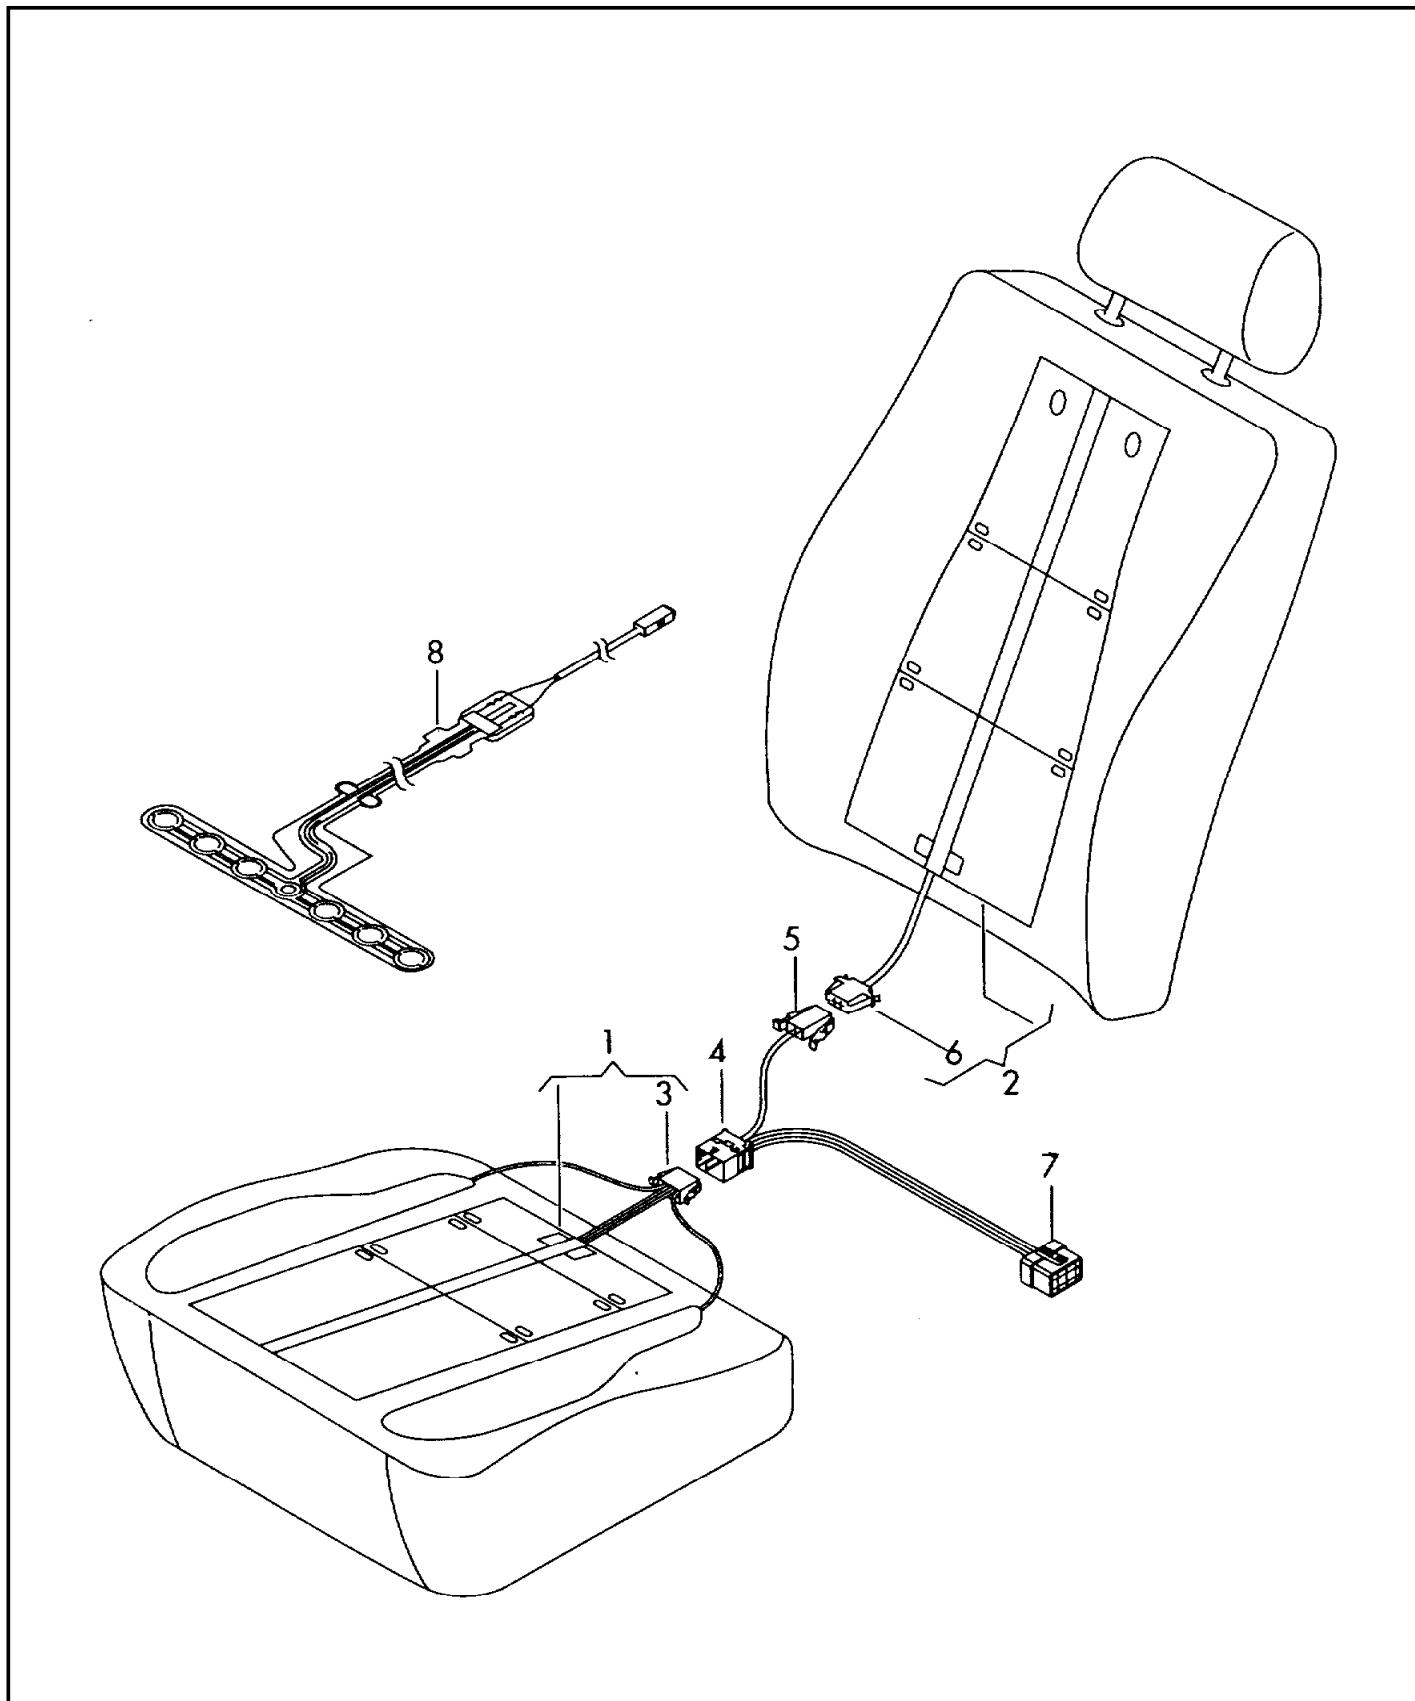

ETKA

Model	Year	MG	SG	Illustration	Restrictions	UPD	9:46	19.03.2009
A4Q	2006	9	63	963-00	8E-5-400 001 >>	622