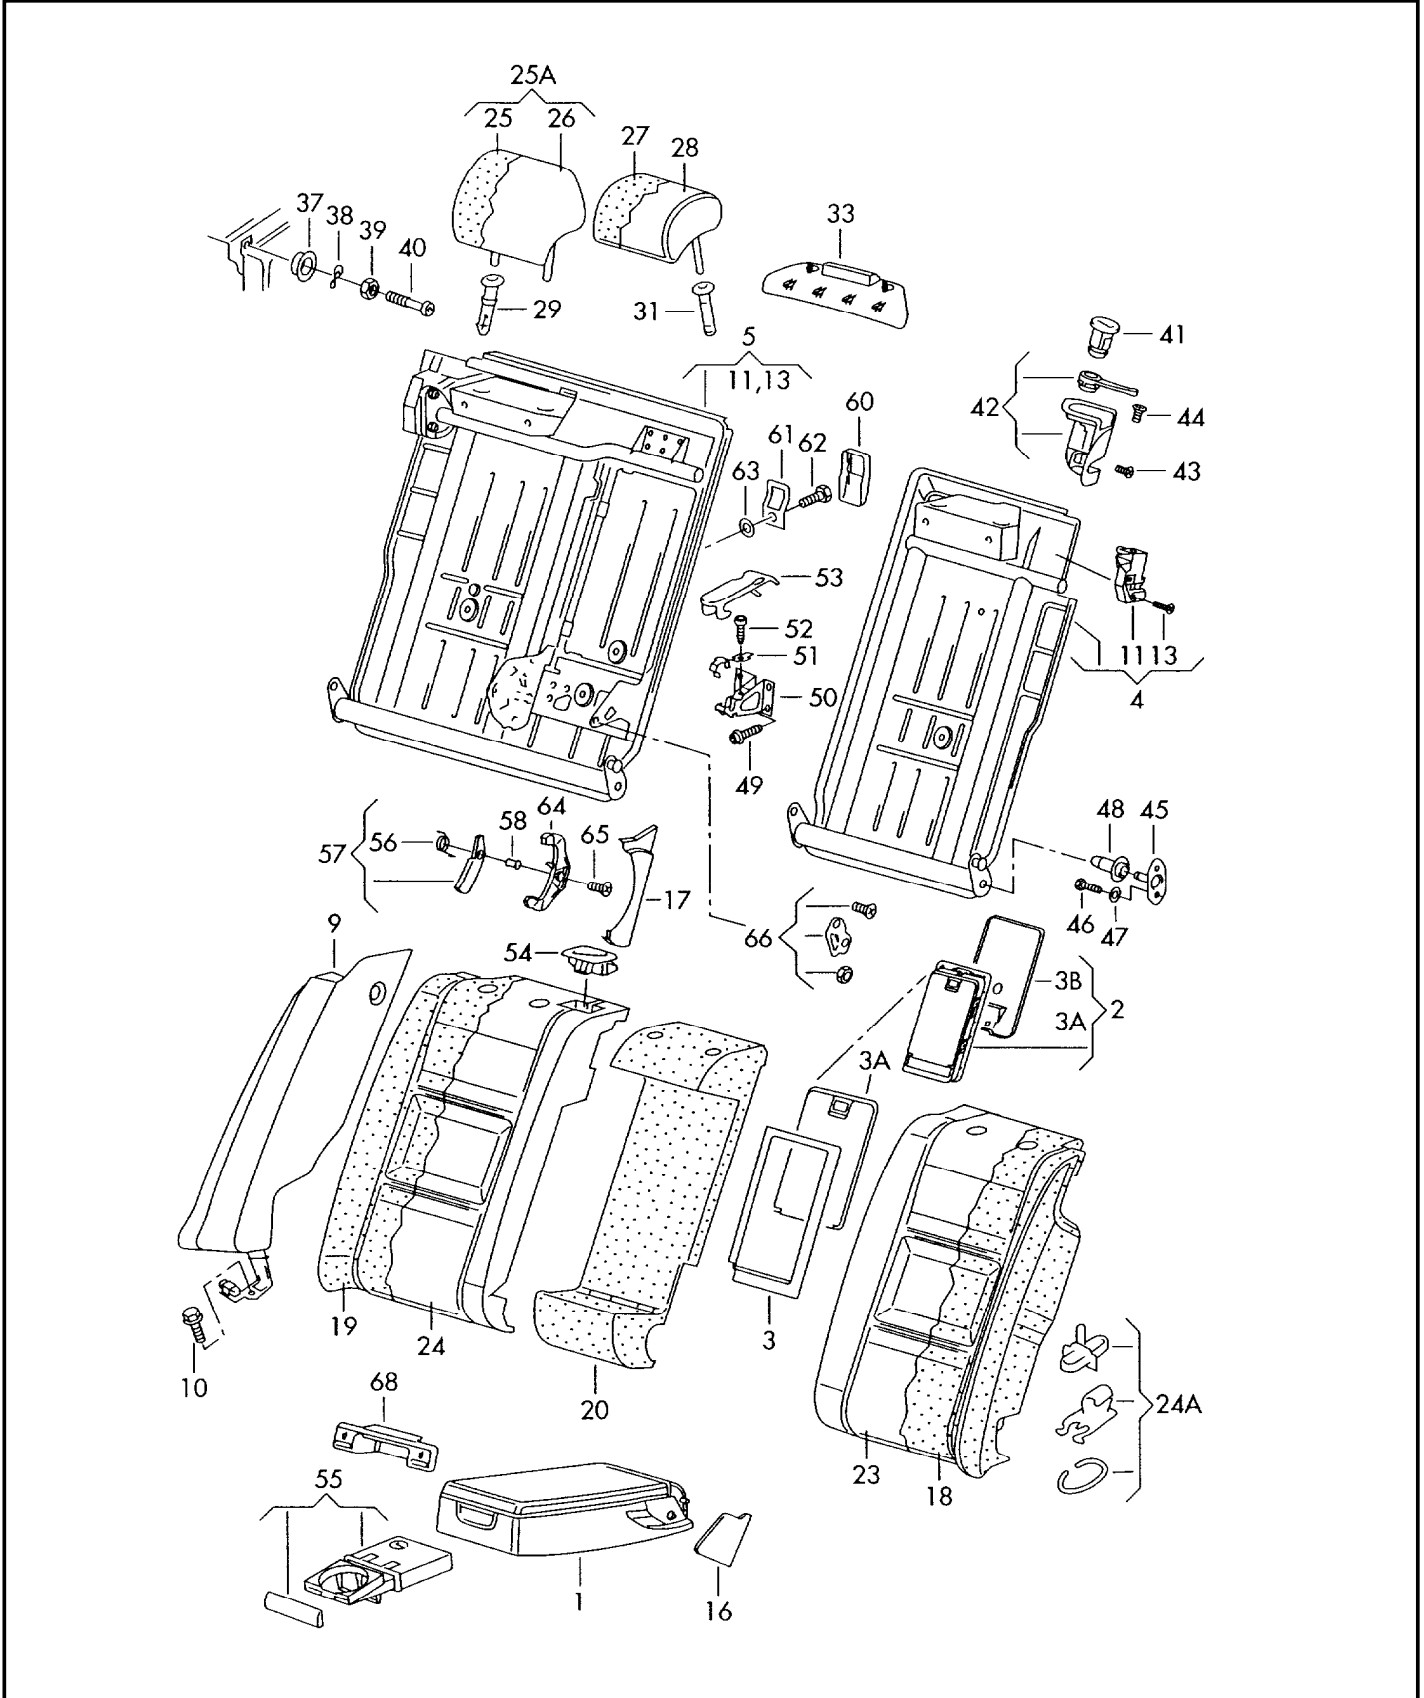

ETKA

Model	Year	MG	SG	Illustration	Restrictions	UPD	9:44	19.03.2009
A4Q	2006	8	85	885-80	8E-5-400 001 >>	622