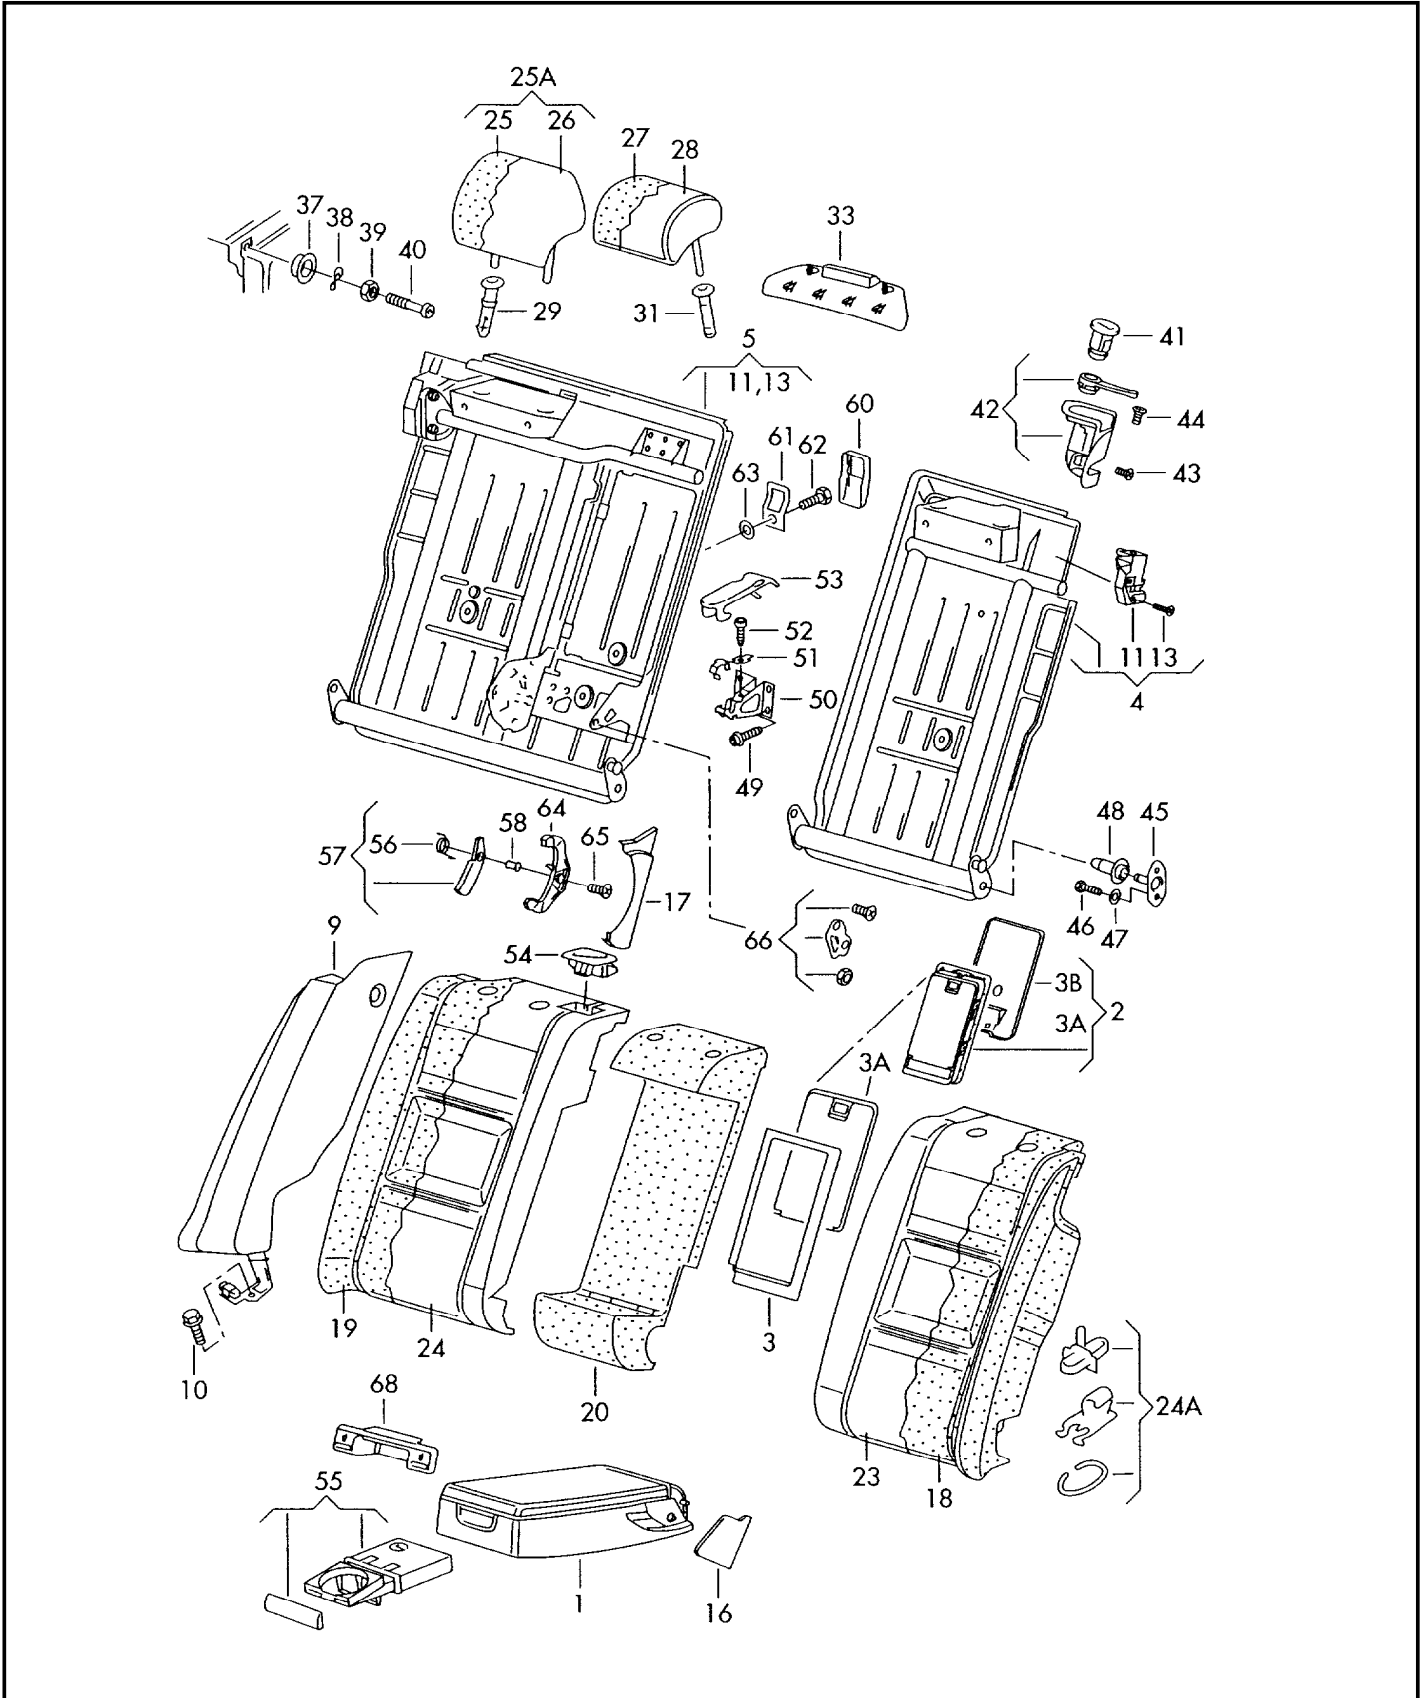

ETKA

Model	Year	MG	SG	Illustration	Restrictions	UPD	9:43	19.03.2009
A4Q	2006	8	85	885-75	8E-5-400 001 >>	622