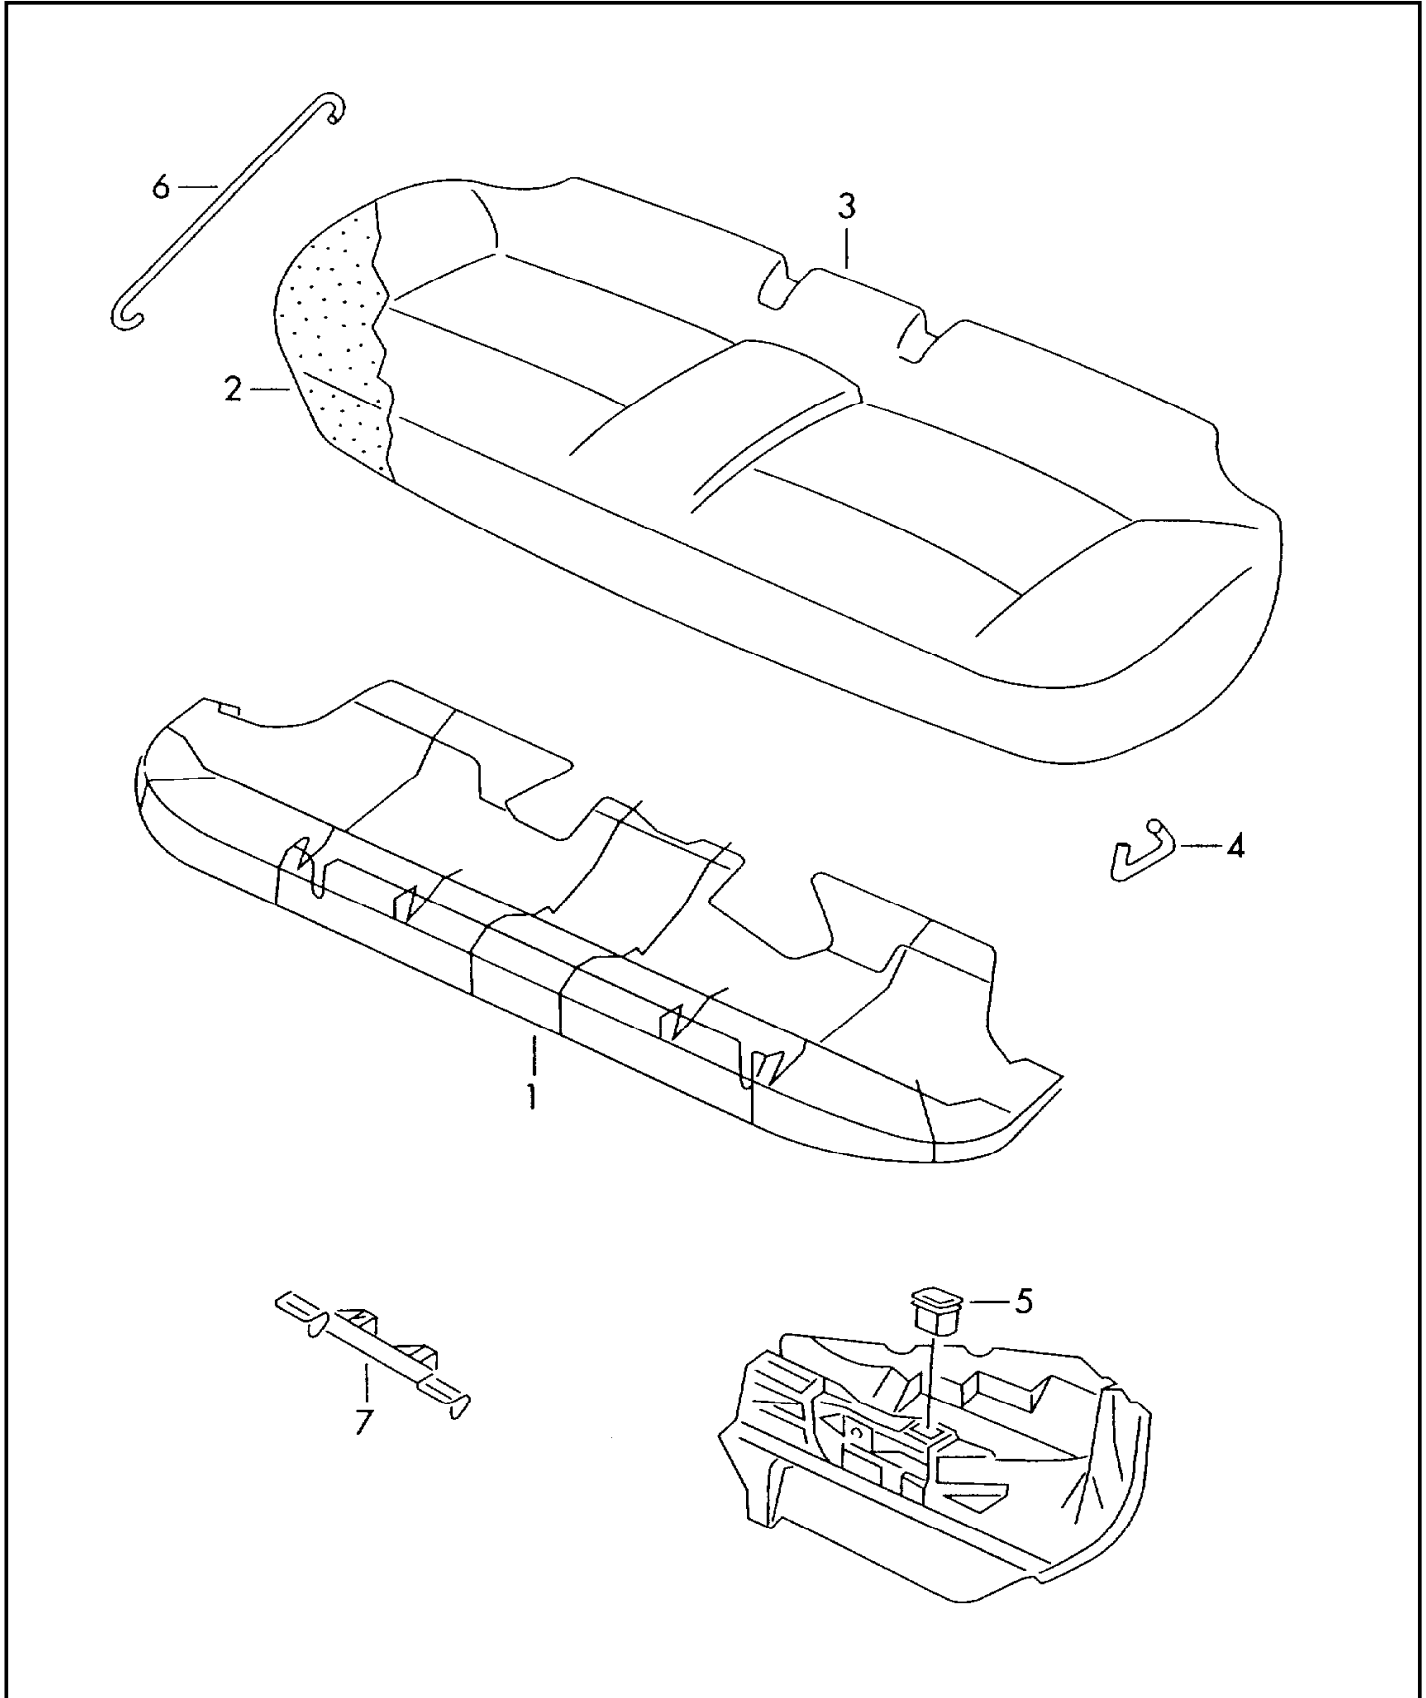

ETKA

Model	Year	MG	SG	Illustration	Restrictions	UPD	9:42	19.03.2009
A4Q	2006	8	85	885-40	8E-5-400 001 >>	622