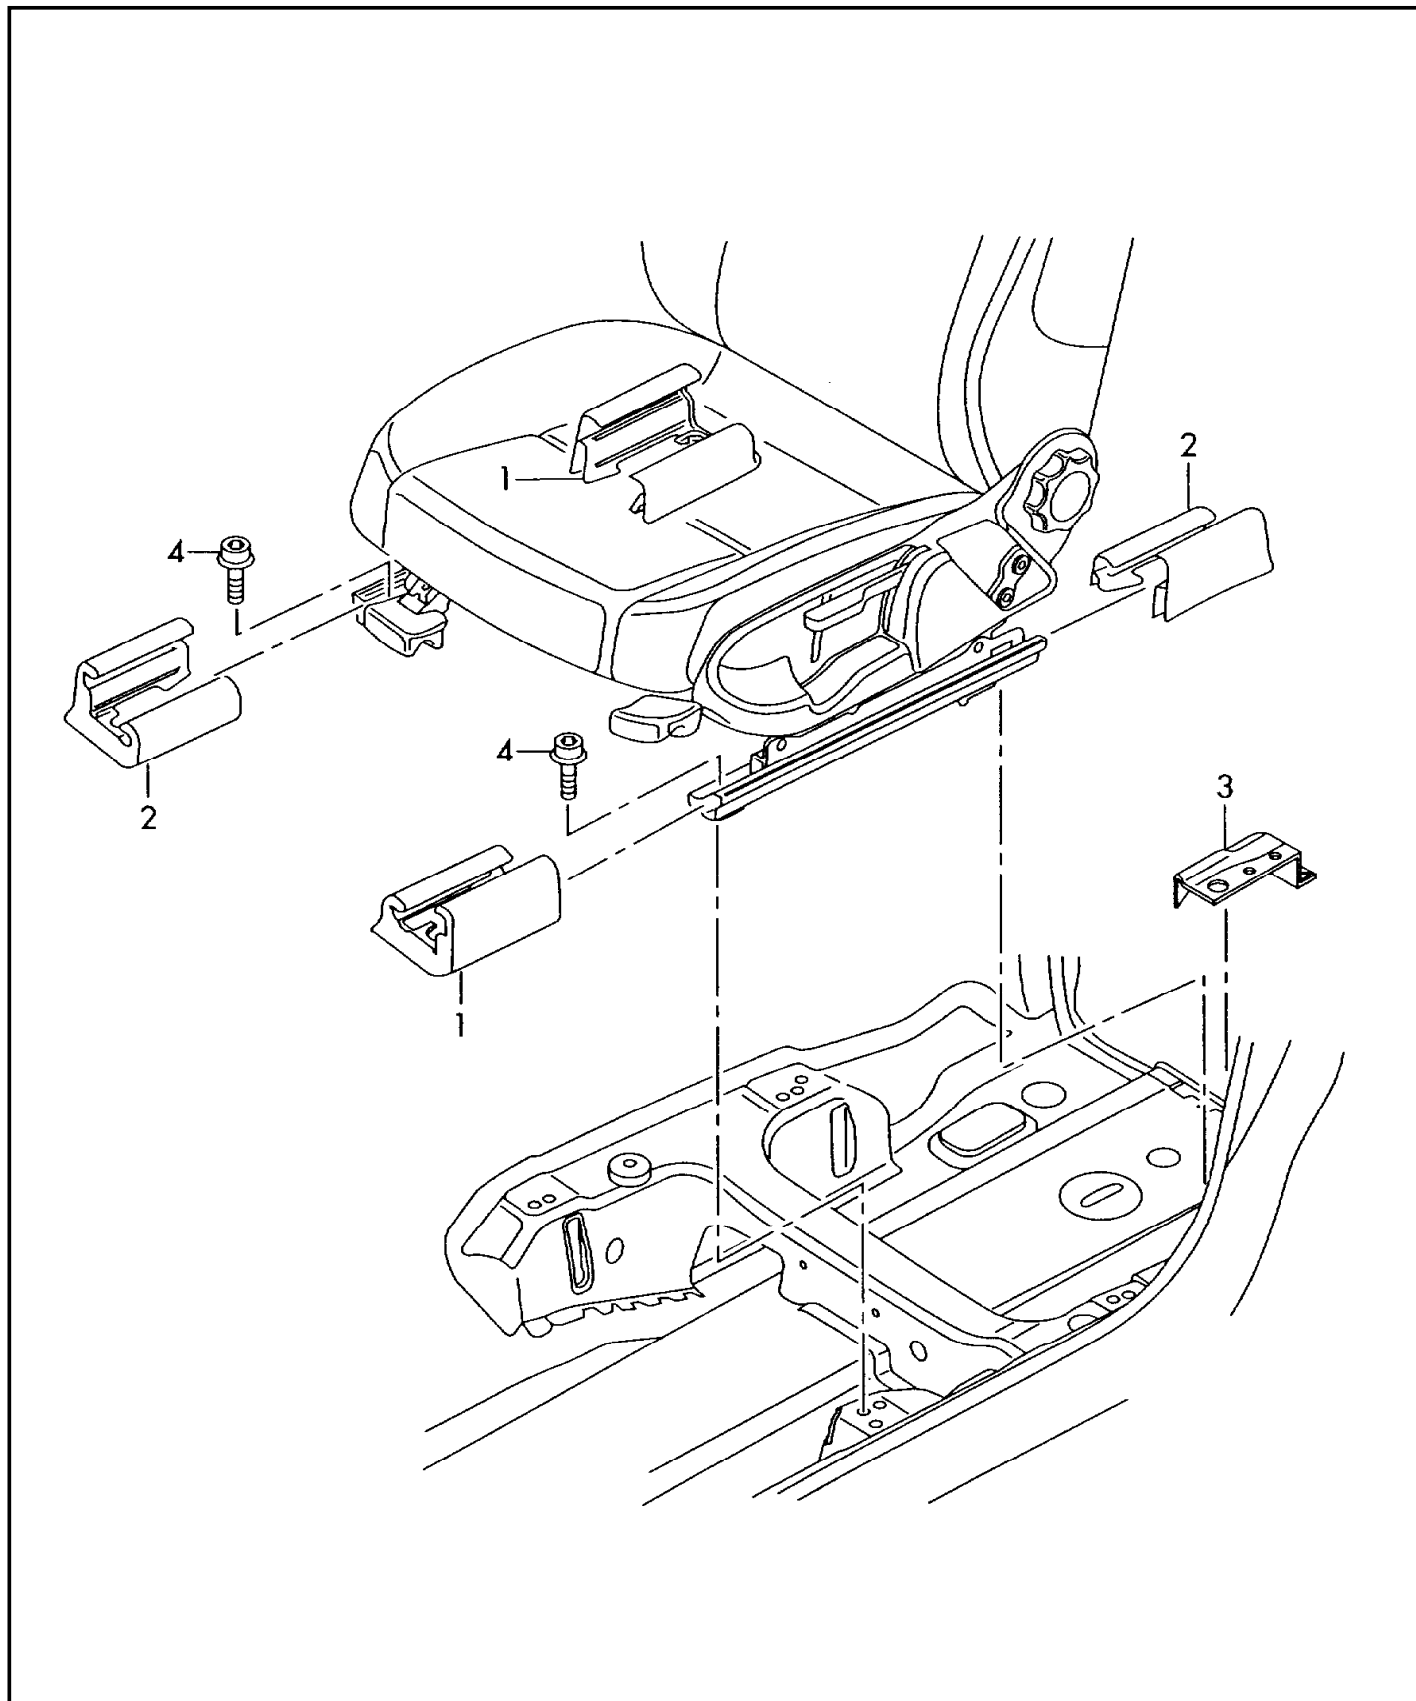

ETKA

Model	Year	MG	SG	Illustration	Restrictions	UPD	9:41	19.03.2009
A4Q	2006	8	81	881-70	8E-5-400 001 >>	622