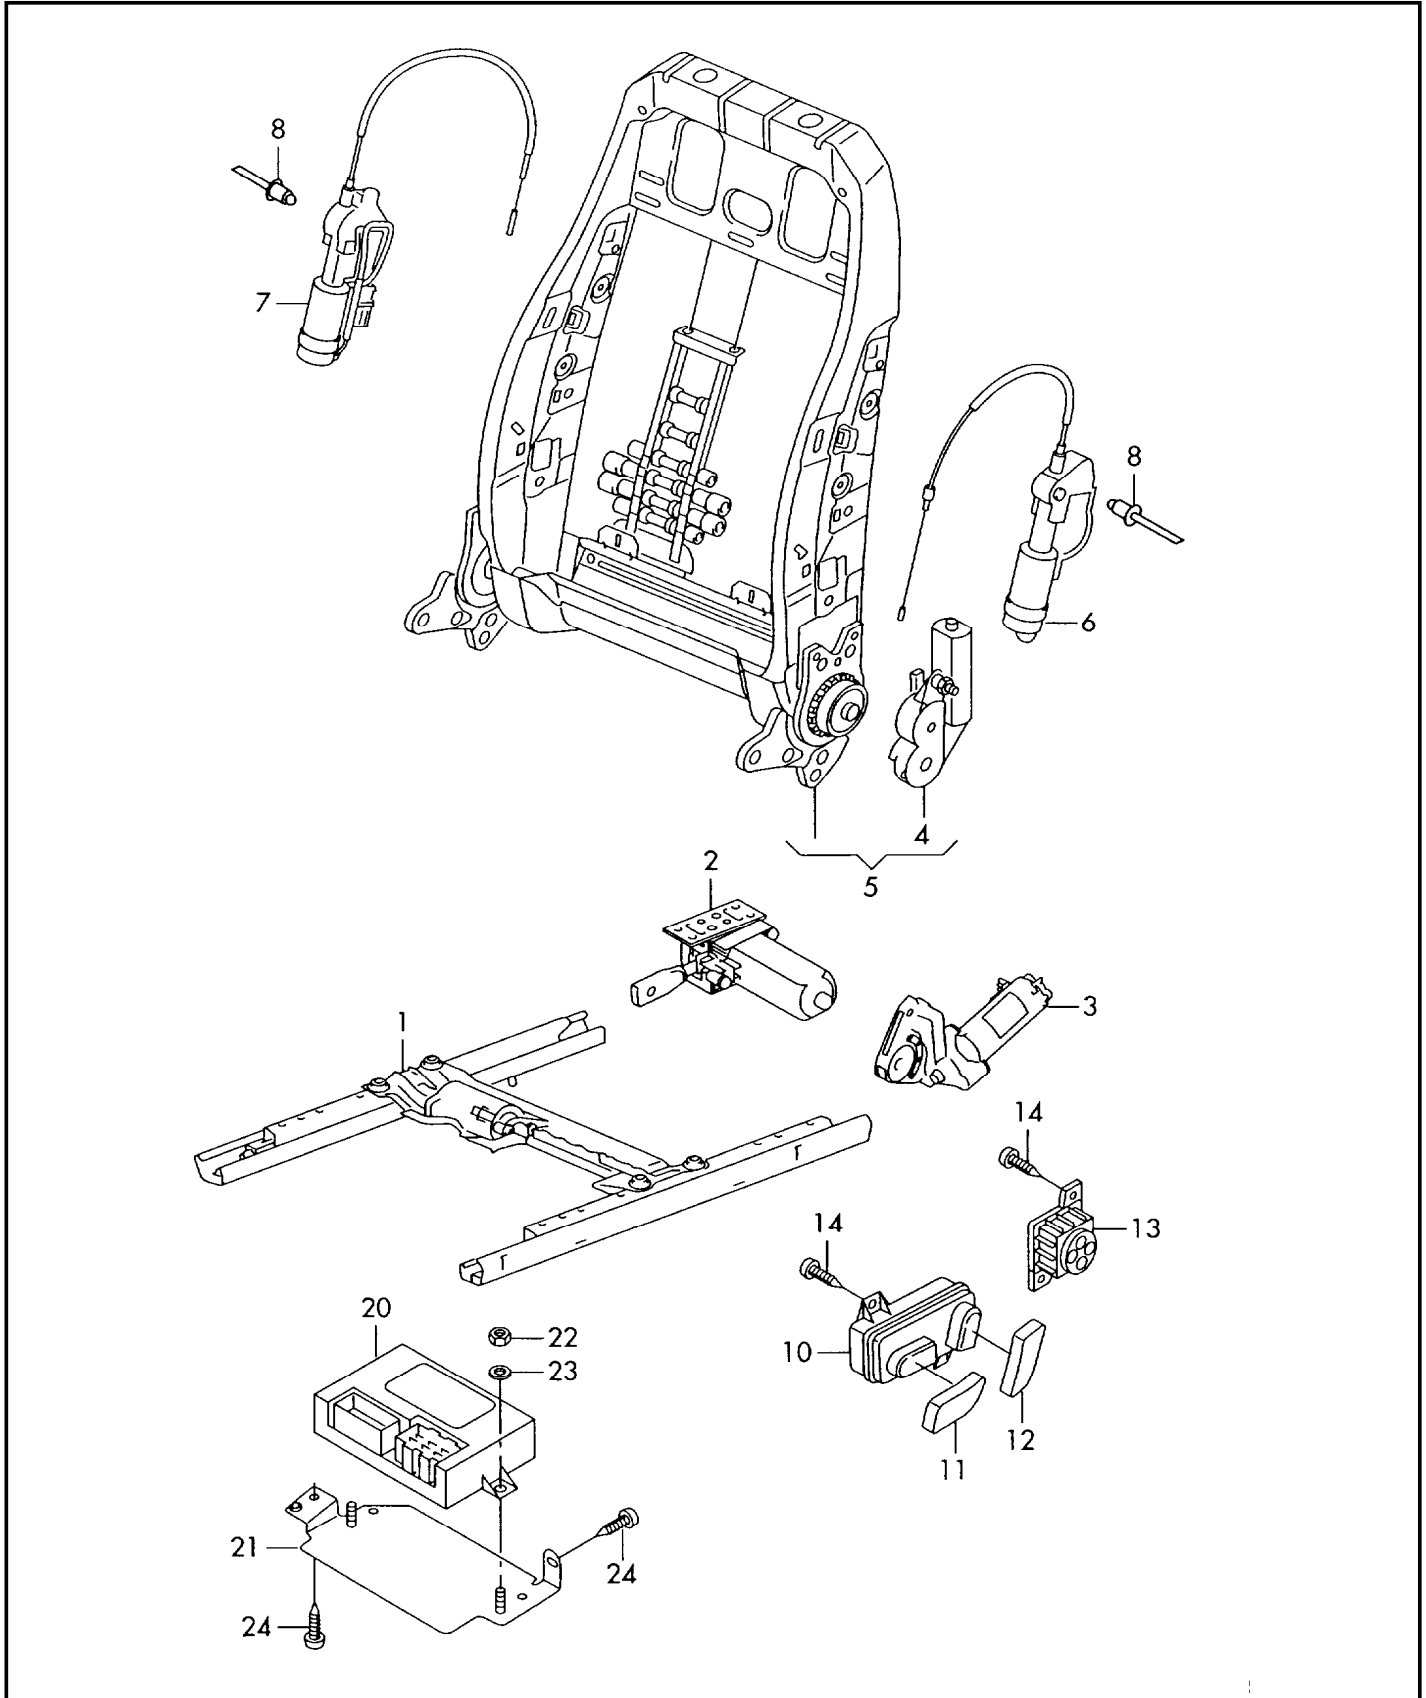

ETKA

Model	Year	MG	SG	Illustration	Restrictions	UPD	9:46	19.03.2009
A4Q	2006	9	59	959-20	8E-5-400 001 >>	622