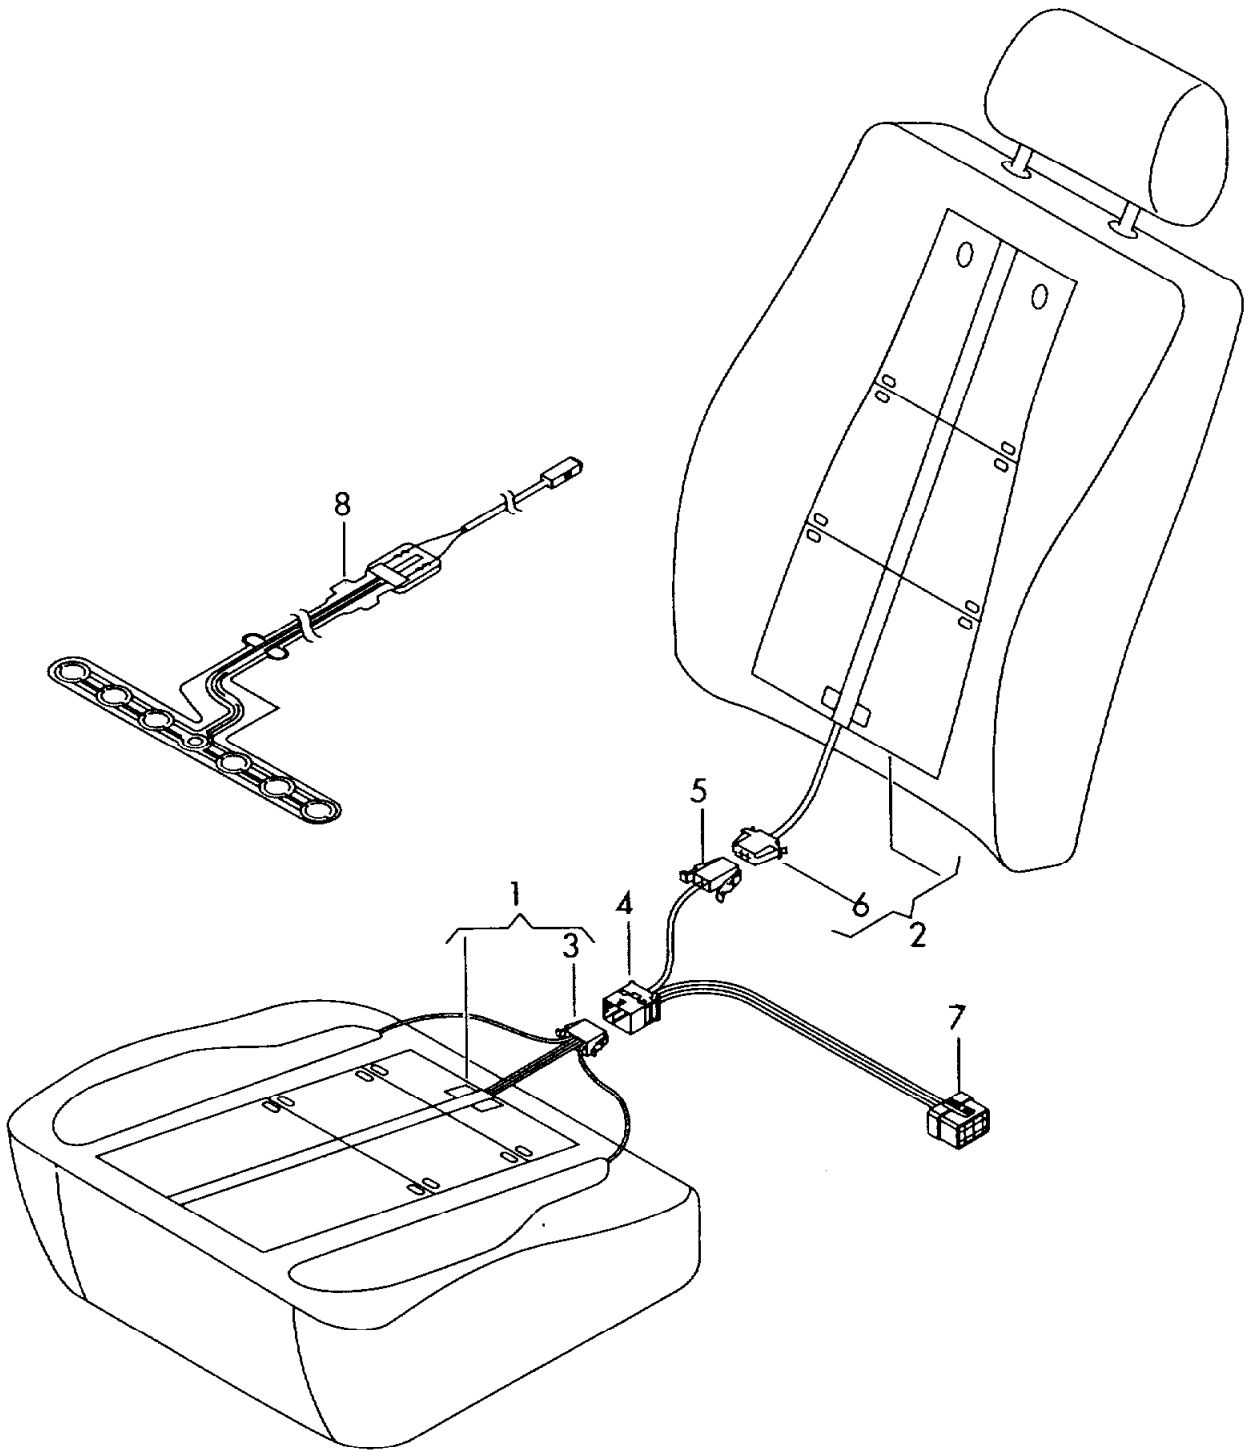

ETKA

Model	Year	MG	SG	Illustration	Restrictions	UPD	9:47	19.03.2009
A4Q	2006	9	63	963-10	8E-5-400 001 >>	622