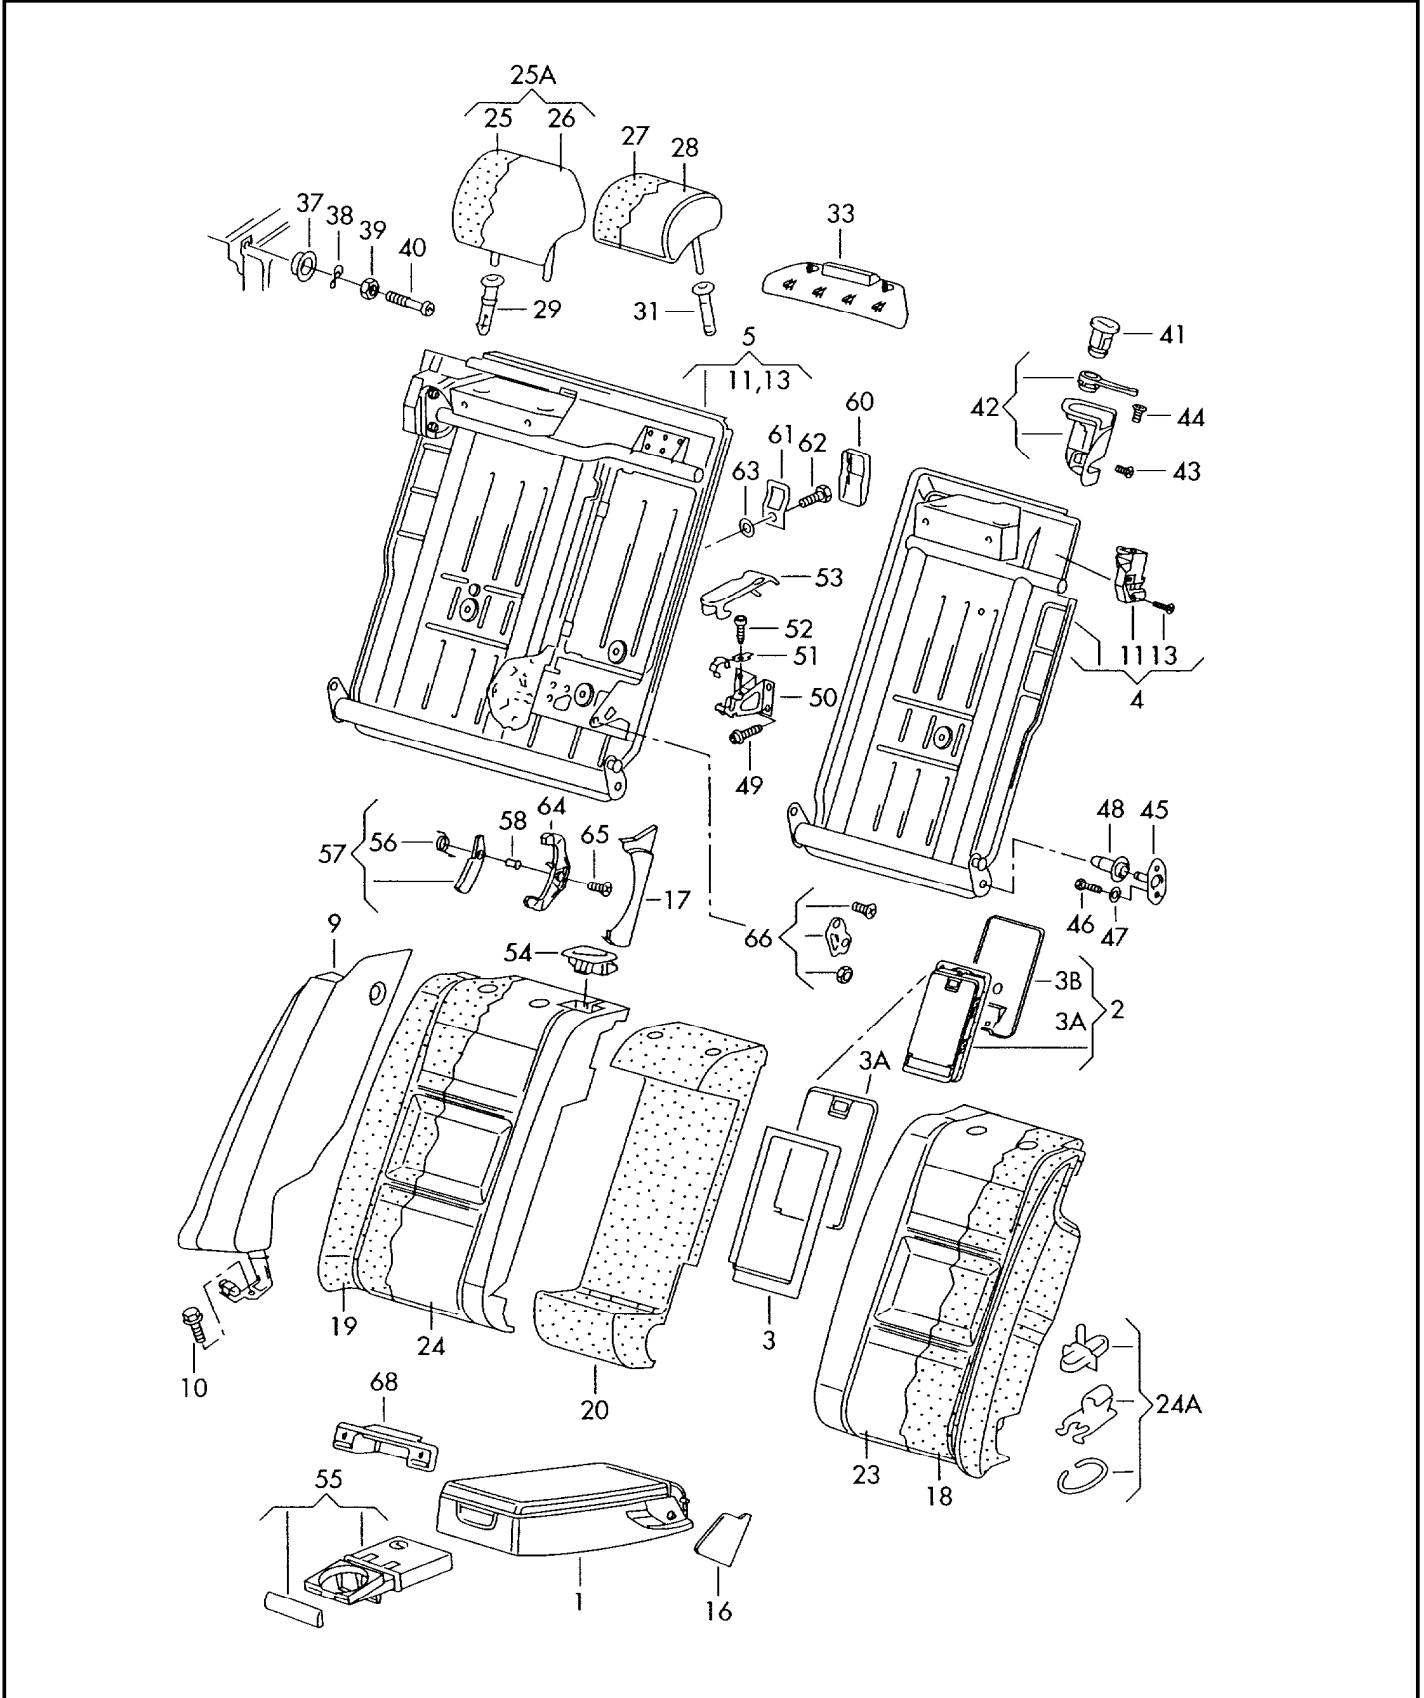

ETKA

Model	Year	MG	SG	Illustration	Restrictions	UPD	9:43	19.03.2009
A4Q	2006	8	85	885-70	8E-5-400 001 >>	622