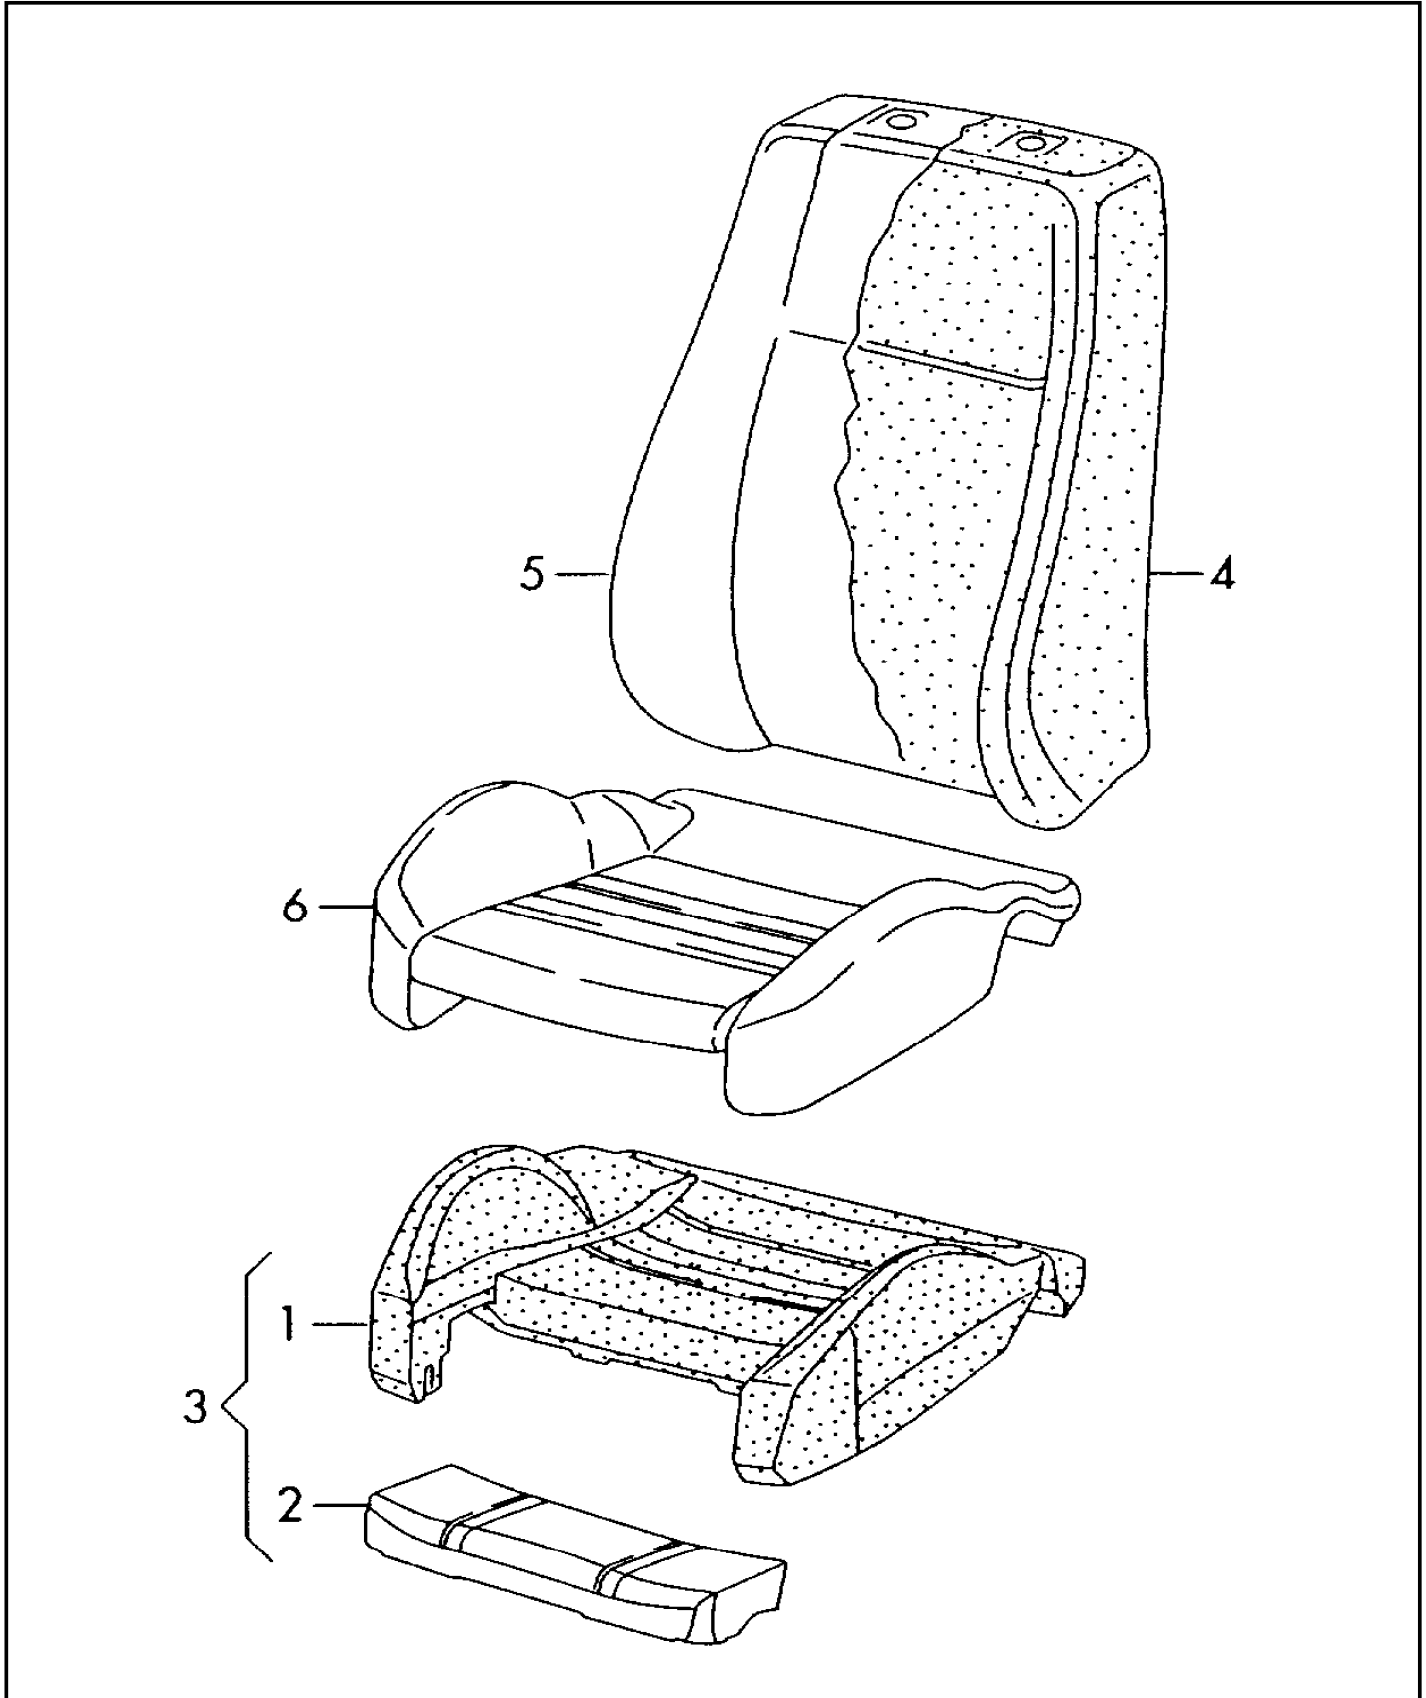

ETKA

Model	Year	MG	SG	Illustration	Restrictions	UPD	9:40	19.03.2009
A4Q	2006	8	81	881-60	8E-5-400 001 >>	622