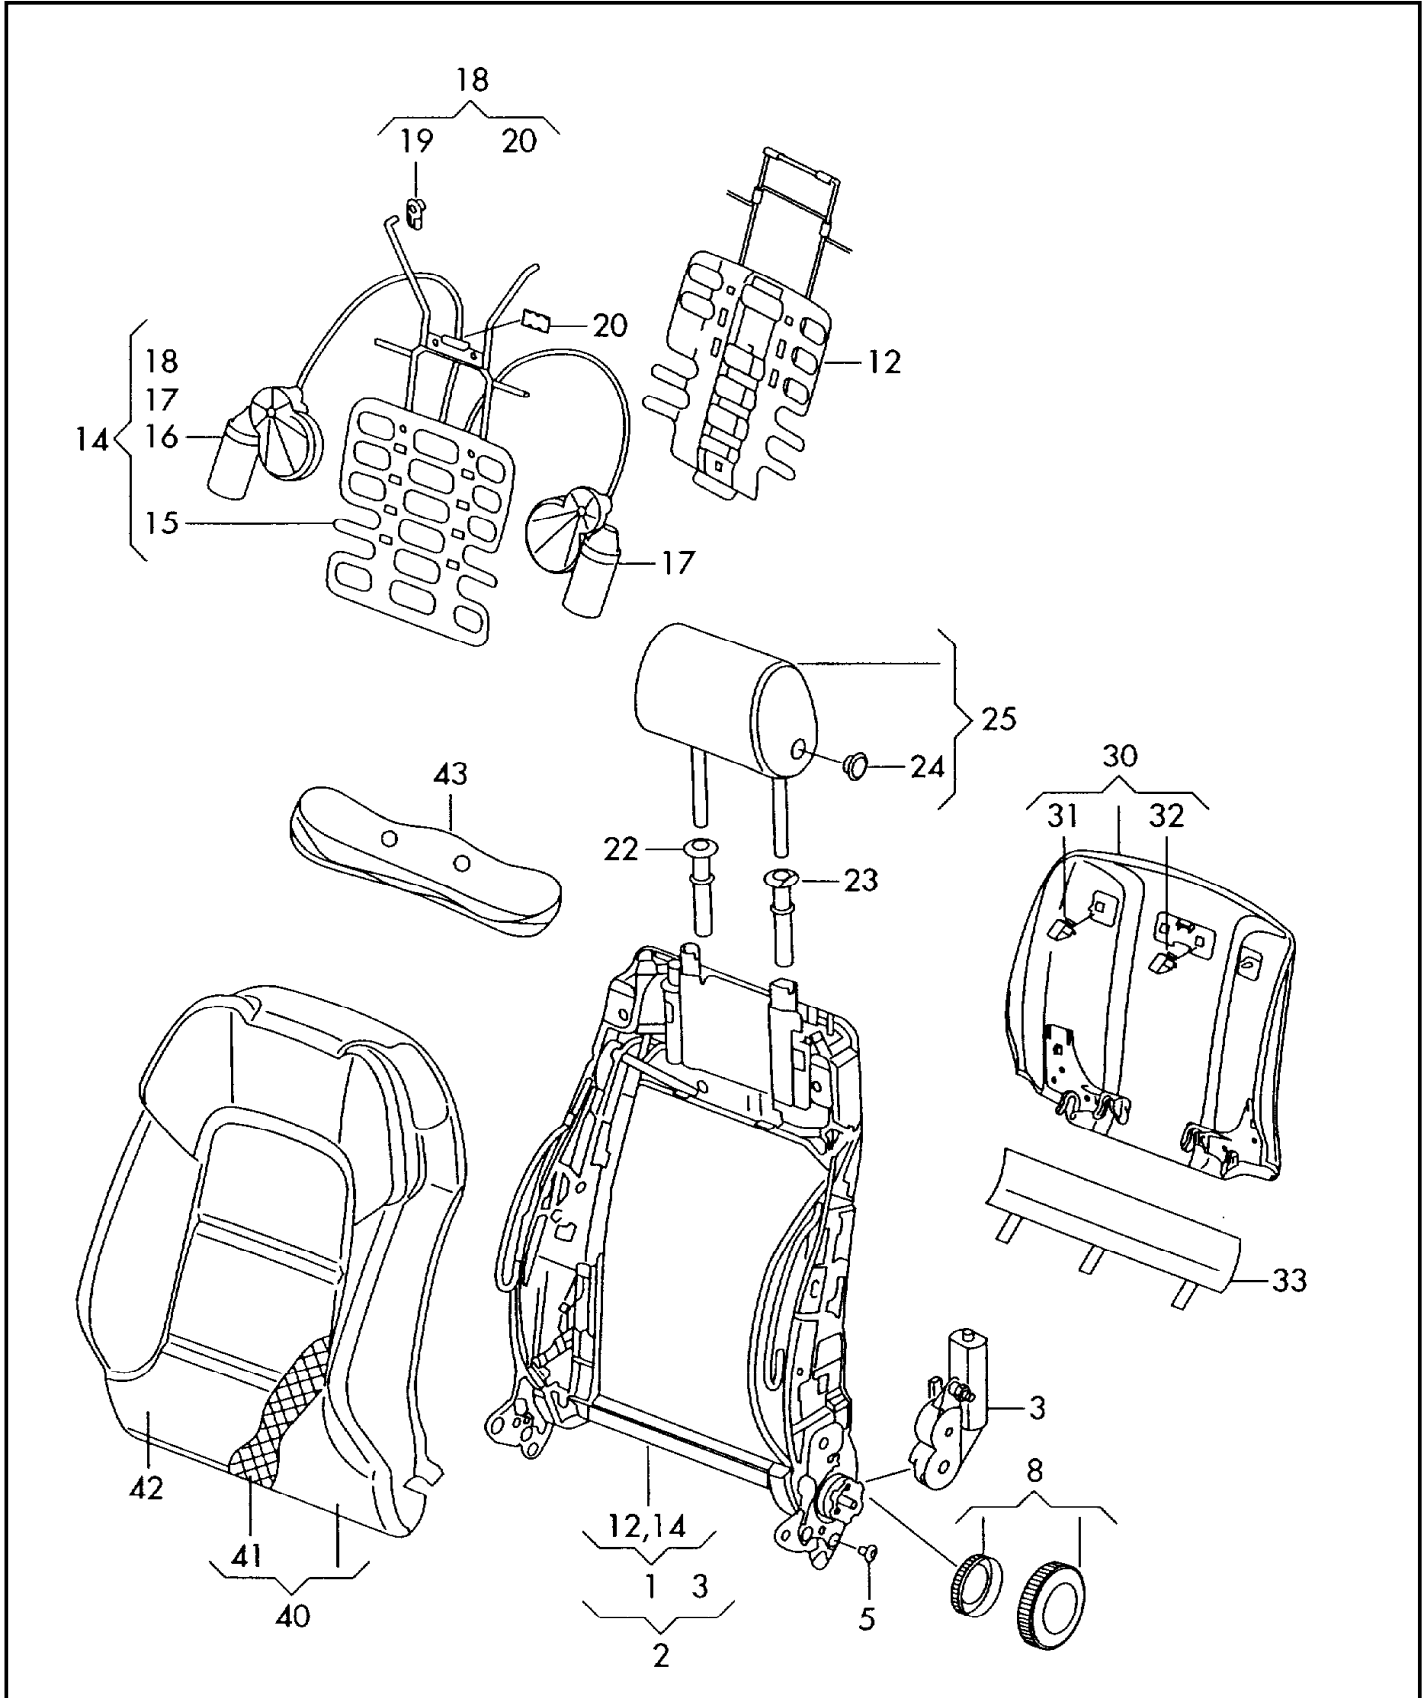

ETKA

Model	Year	MG	SG	Illustration	Restrictions	UPD	9:40	19.03.2009
A4Q	2006	8	81	881-50	8E-5-400 001 >>	622