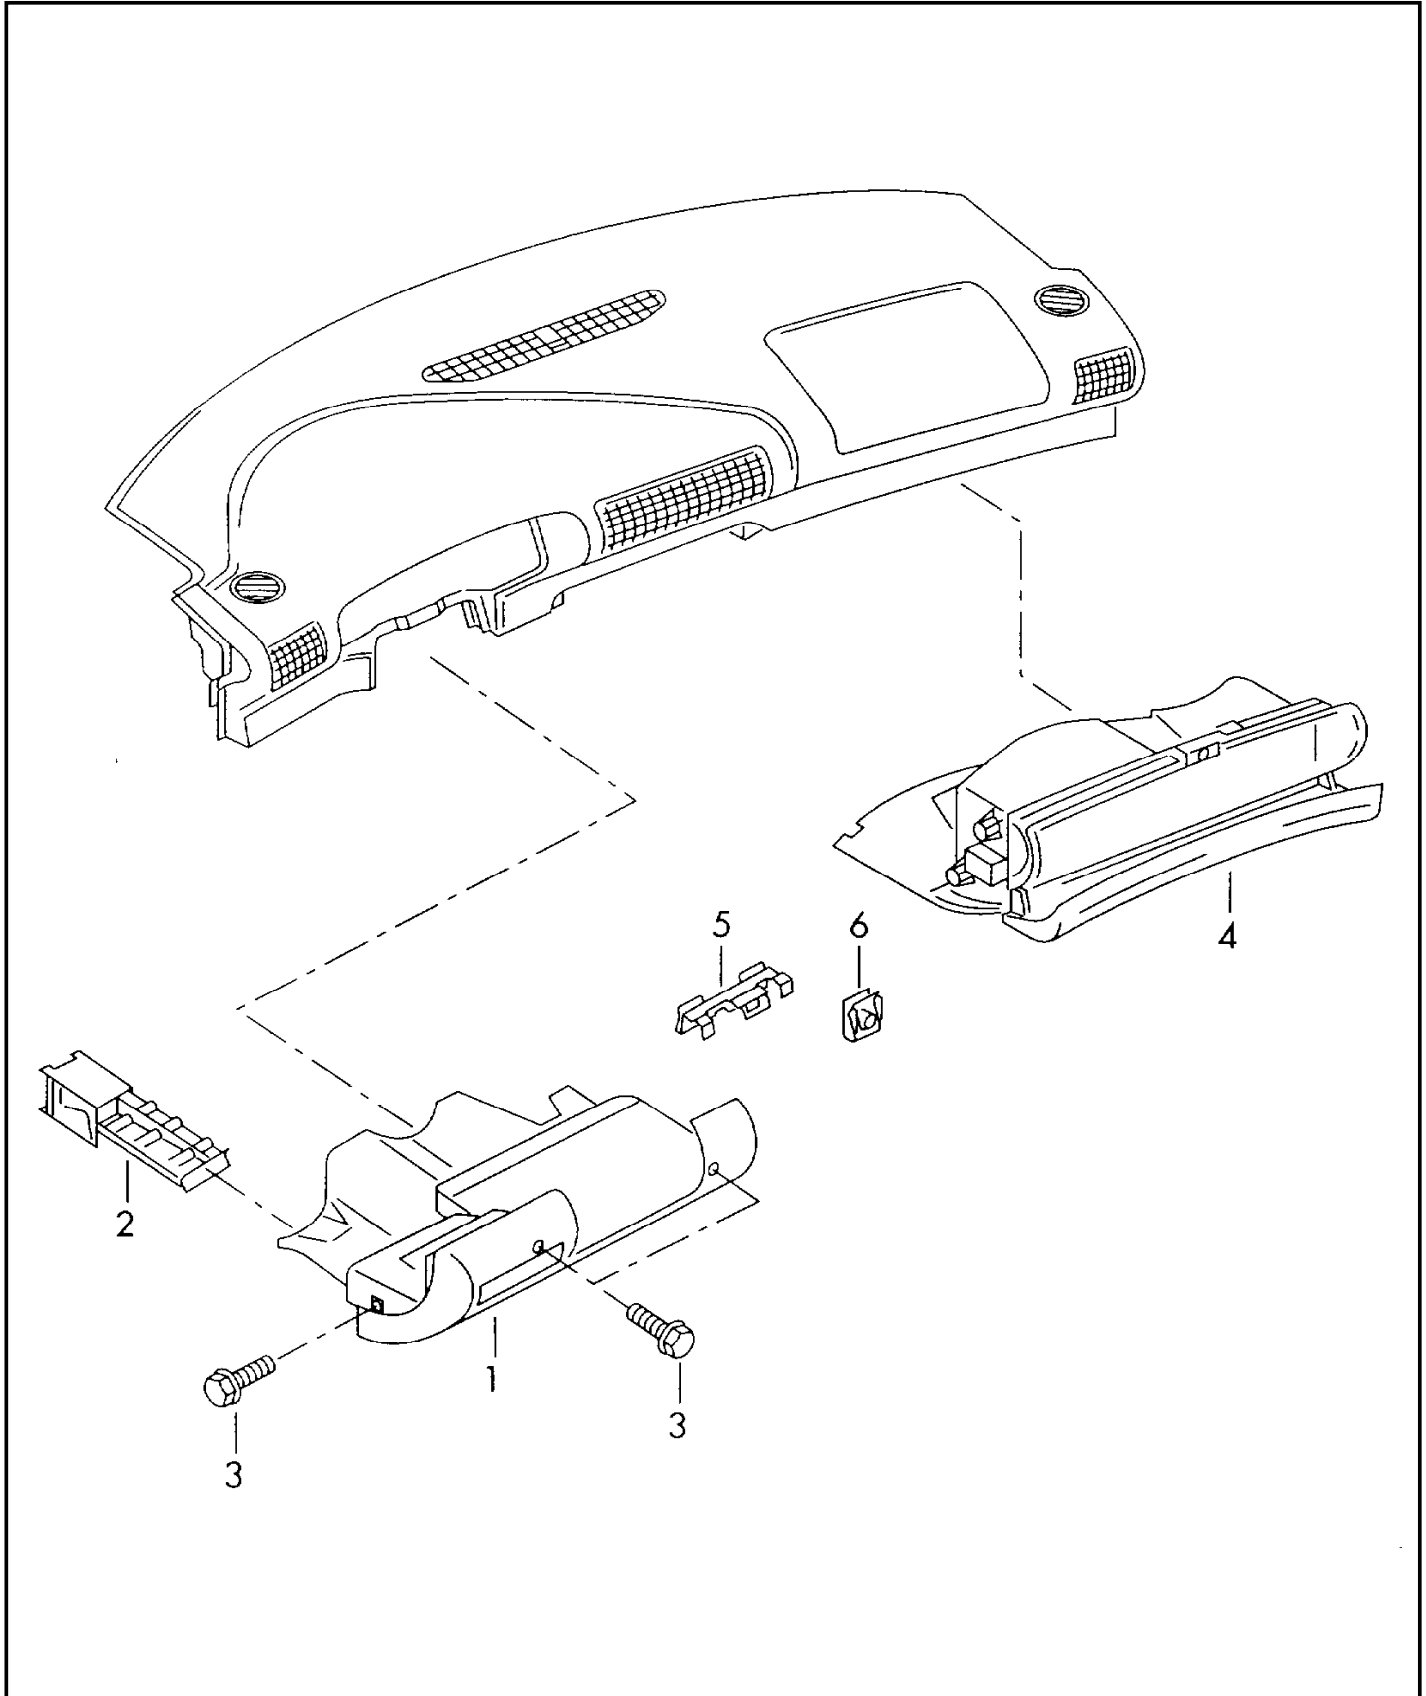

ETKA

Model	Year	MG	SG	Illustration	Restrictions	UPD	16:43	25.01.2007
A4Q	2006	8	63	863-10	8E-5-400 001 >>	622