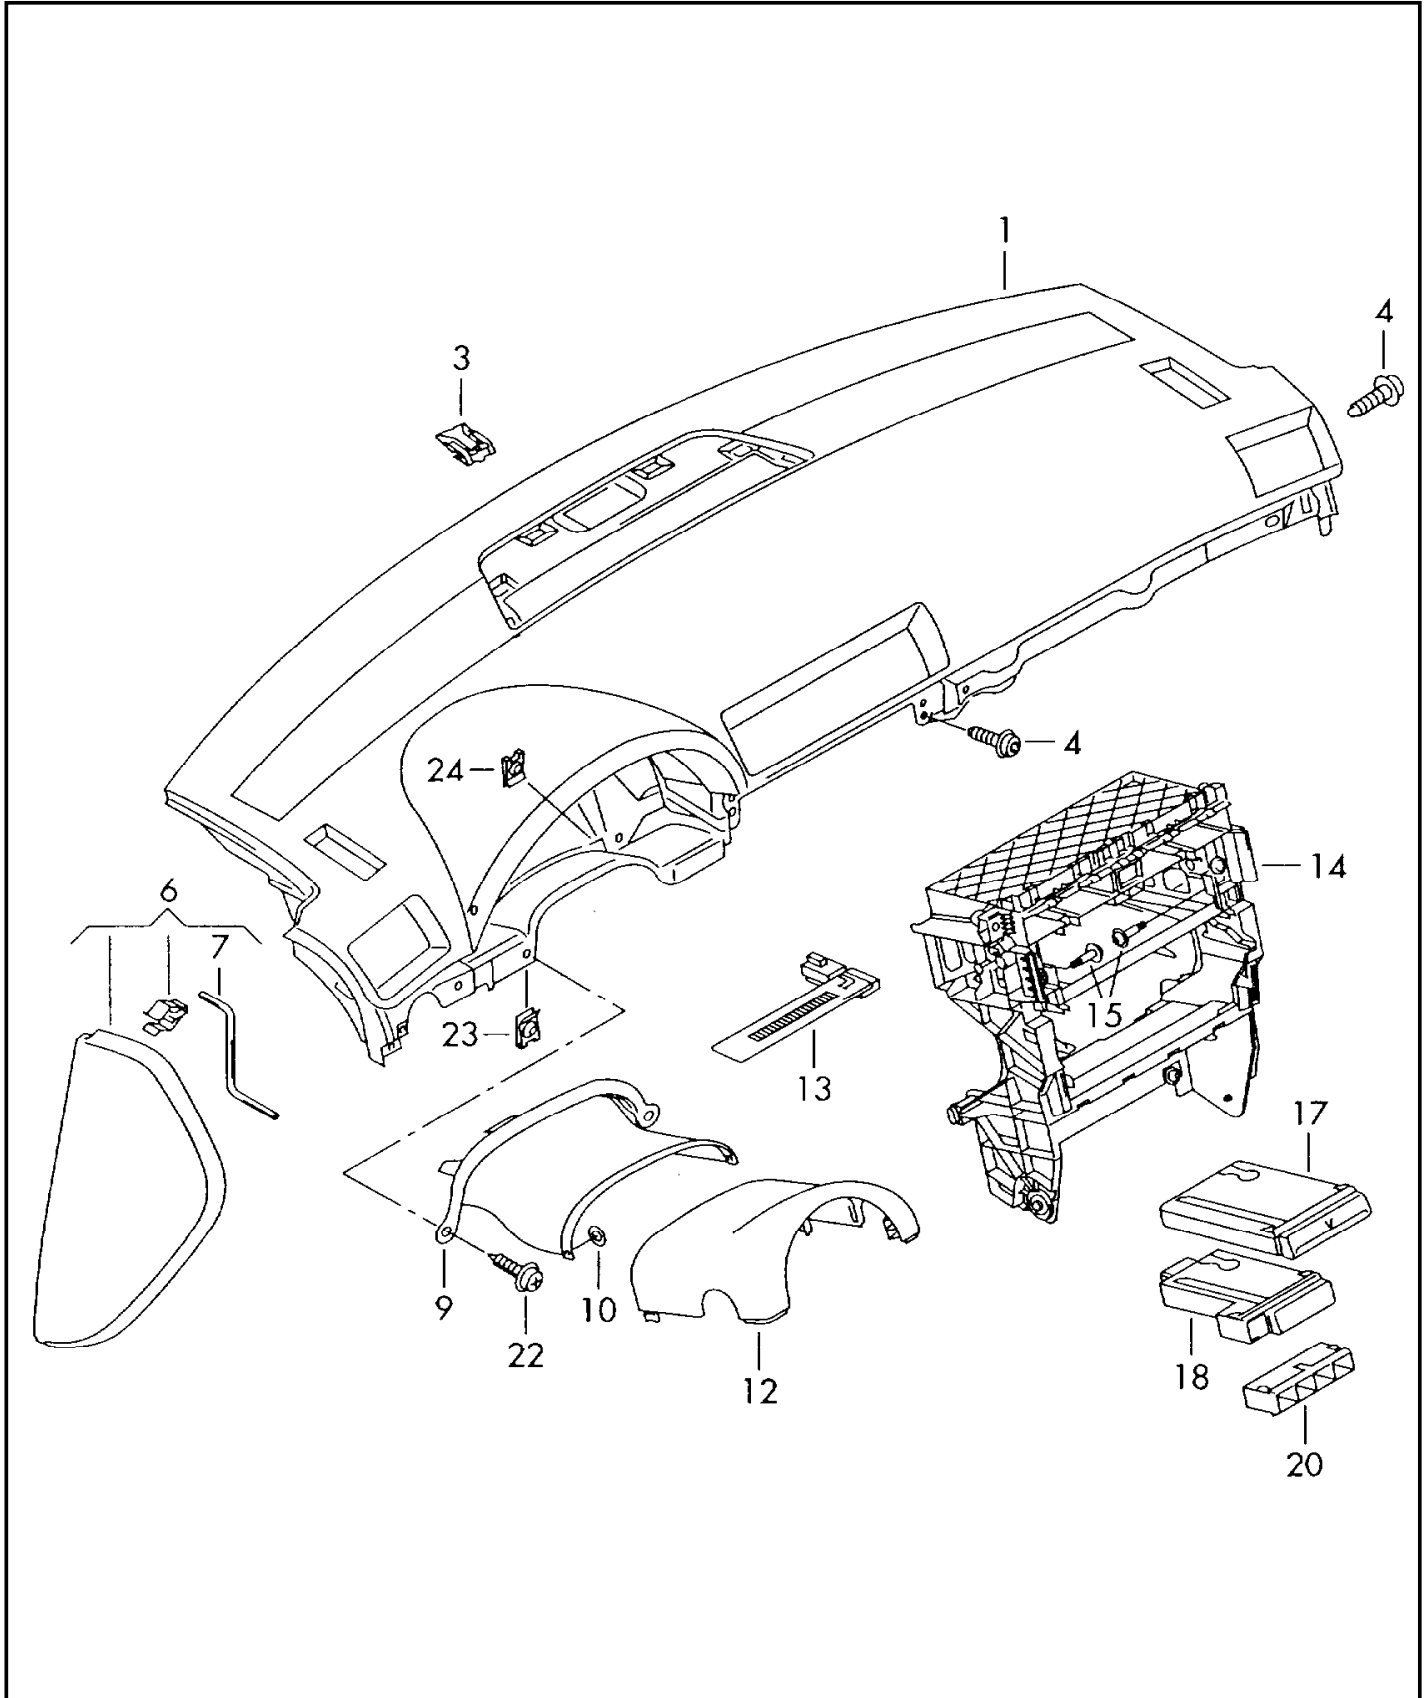

Model	Year	MG	SG	Illustration	Restrictions	UPD	16:36	25.01.2007
A4Q	2006	8	57	857-10	8E-5-400 001 >>	622