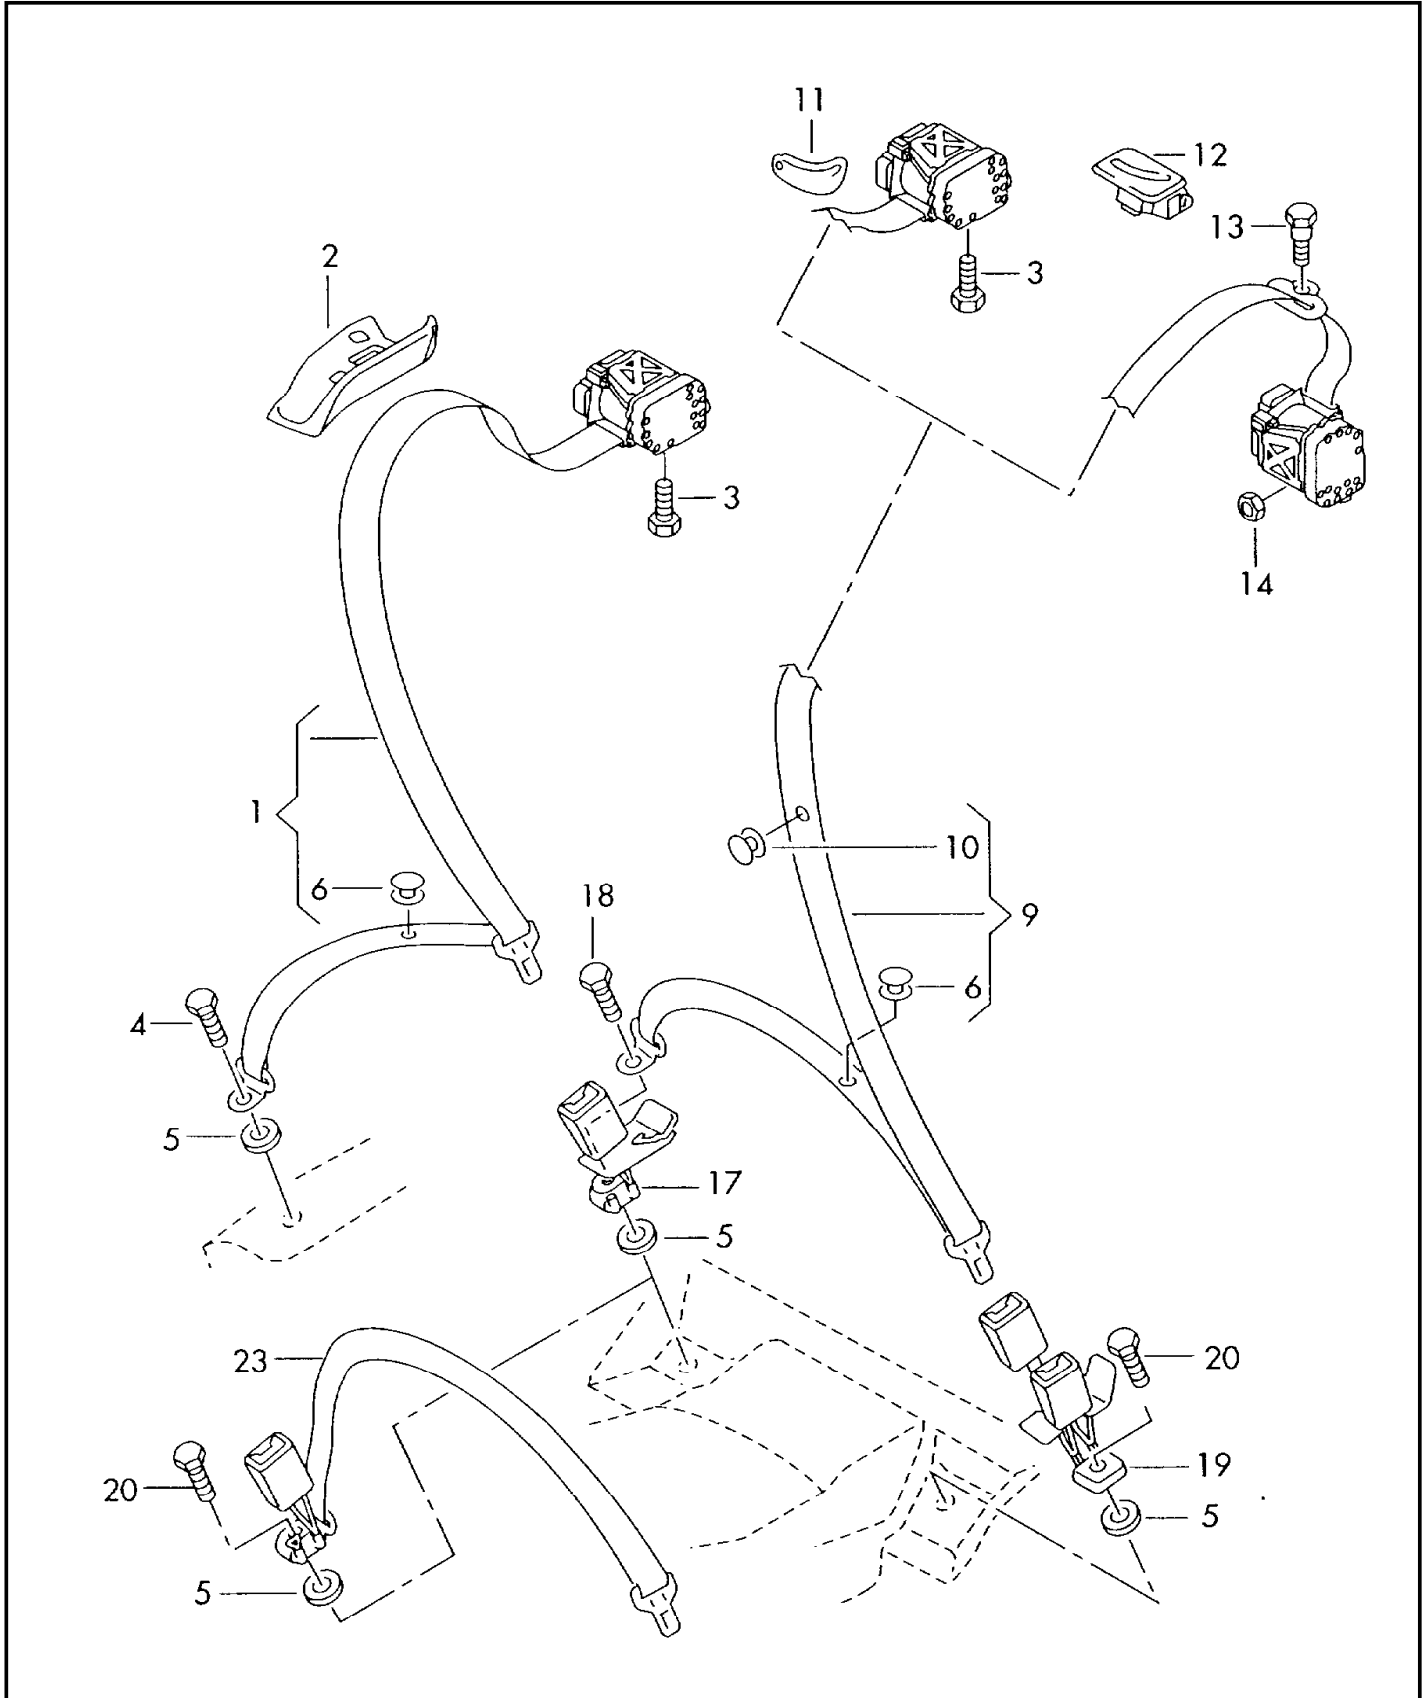

Model	Year	MG	SG	Illustration	Restrictions	UPD	16:41	25.01.2007
A4Q	2006	8	57	857-70	8E-5-400 001 >>	622