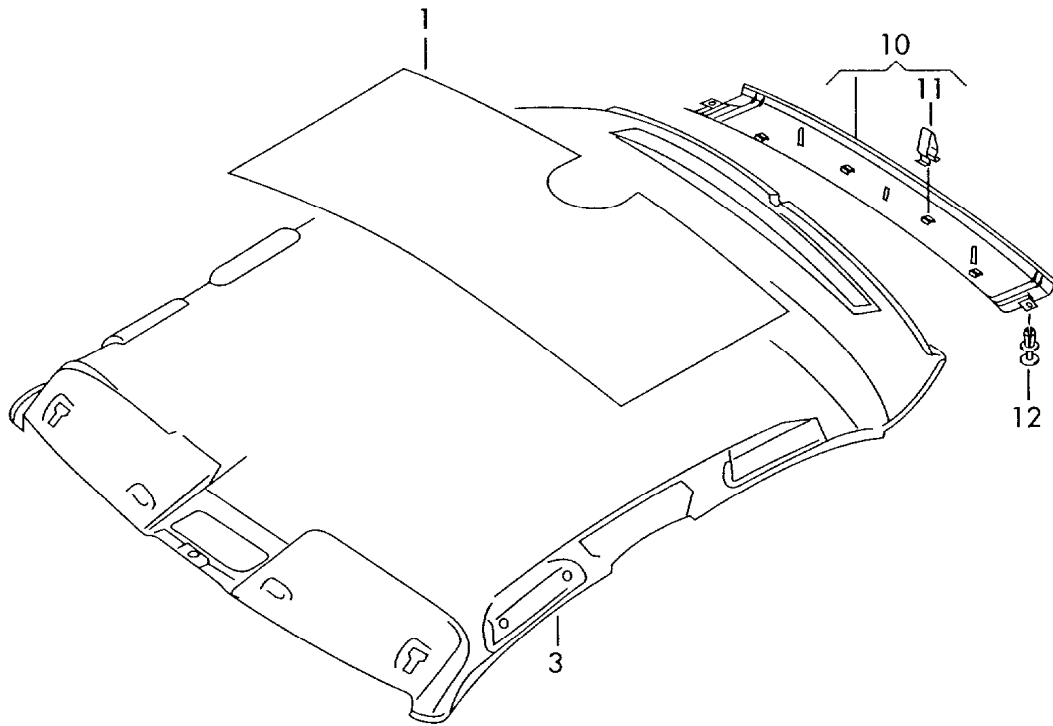

ETKA

Model	Year	MG	SG	Illustration	Restrictions	UPD	16:47	25.01.2007
A4Q	2006	8	67	867-55	8E-5-400 001 >>	622