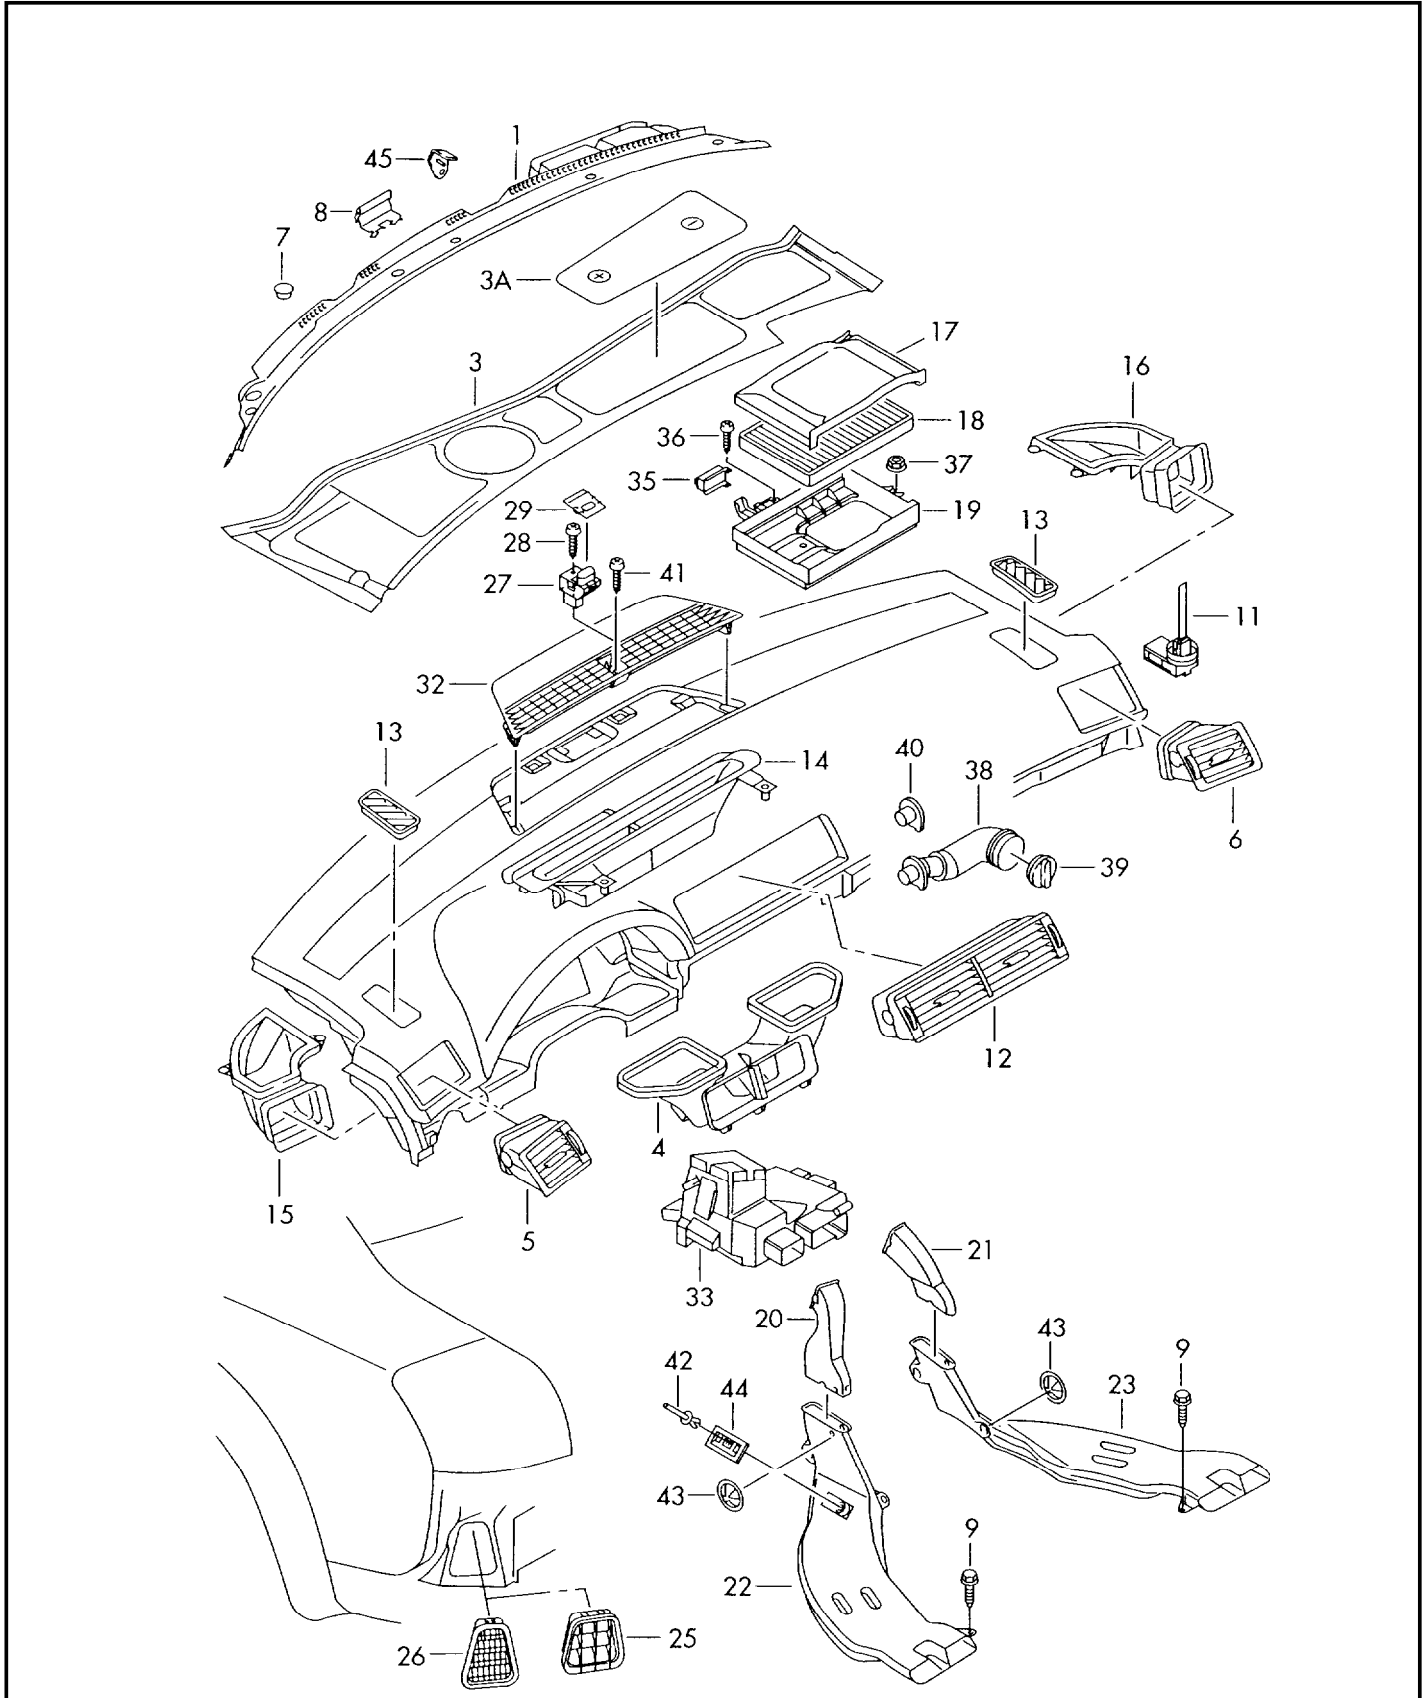

Model	Year	MG	SG	Illustration	Restrictions	UPD	16:28	15.07.2009
A4Q	2006	8	19	819-35	8E-5-400 001 >>	622