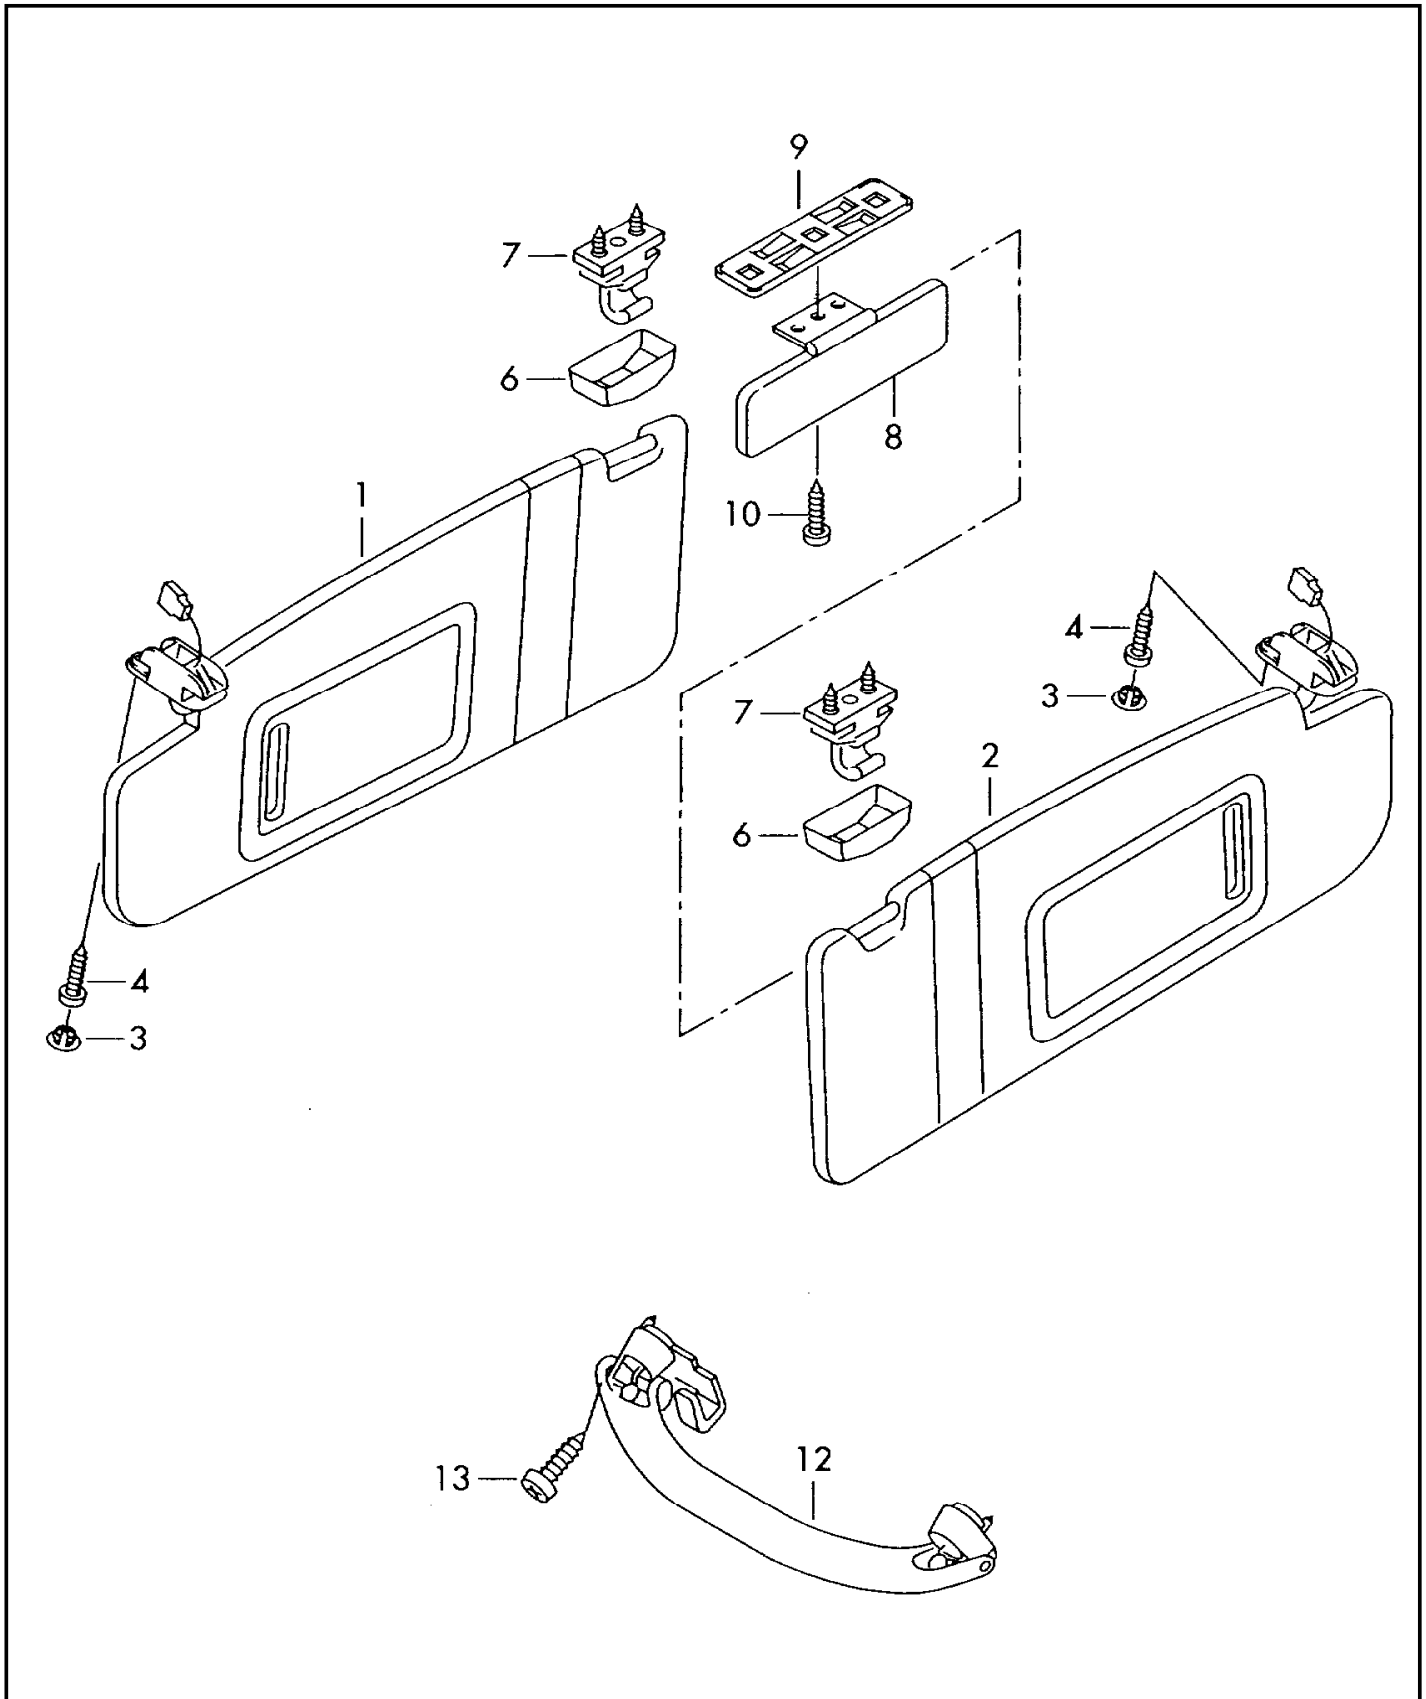

ETKA

Model	Year	MG	SG	Illustration	Restrictions	UPD	16:41	25.01.2007
A4Q	2006	8	57	857-50	8E-5-400 001 >>	622		

Pos	Part Number	Description	Remark	Qty	Model
(1)	8E0 857 551	sun vizor grab handle, folding			
		sun visor with mirror and cover	left	1	PR-QQ0+VC0+6NJ
	11/04-08/05XX9	vanilla	-NW,NX		
	11/04-08/055B9	torrone (beige)	-NR		
	11/04-08/0585P	soul (black)	-DT, QE, QL, QP, QU, QW, ZM, ZR, ZU		
	11/04-08/059V4	silver	-MF, NK, NM, NQ, NY, NZ, ZV		
(1)	8E0 857 551 P	sun visor with mirror and cover	left	1	PR-QQ0+VC0+6NJ
	09/05 XX9	vanilla	-NW,NX		
	09/05 5B9	torrone (beige)	-NR		
	09/05 85P	soul (black)	-DT, QE, QL, QP, QU, QW, ZM, ZR, ZU, QX, QY		
	09/05 9V4	silver	-MF, NK, NM, NQ, NY, NZ, ZV		
(1)	8E0 857 551	sun visor with mirror and cover	left	1	PR-QQ0+VC0+6NL
	11/04-08/059V4	silver			
(1)	8E0 857 551 P	sun visor with mirror and cover	left	1	PR-QQ0+VC0+6NL
	09/05 9V4	silver			
(1)	8E0 857 551	sun visor with mirror and cover	left	1	PR-QQ0+VC0+6NQ
	11/04-08/0585P	soul (black)			
(1)	8E0 857 551 P	sun visor with mirror and cover	left	1	PR-QQ0+VC0+6NQ
	09/05 85P	soul (black)			
(1)	8E0 857 551 A	sun visor with mirror and cover for models with illuminated vanity mirror	left	1	PR-QQ1+VC0+6NJ
	11/04-08/05XX9	vanilla	-NW,NX		
	11/04-08/055B9	torrone (beige)	-NR		