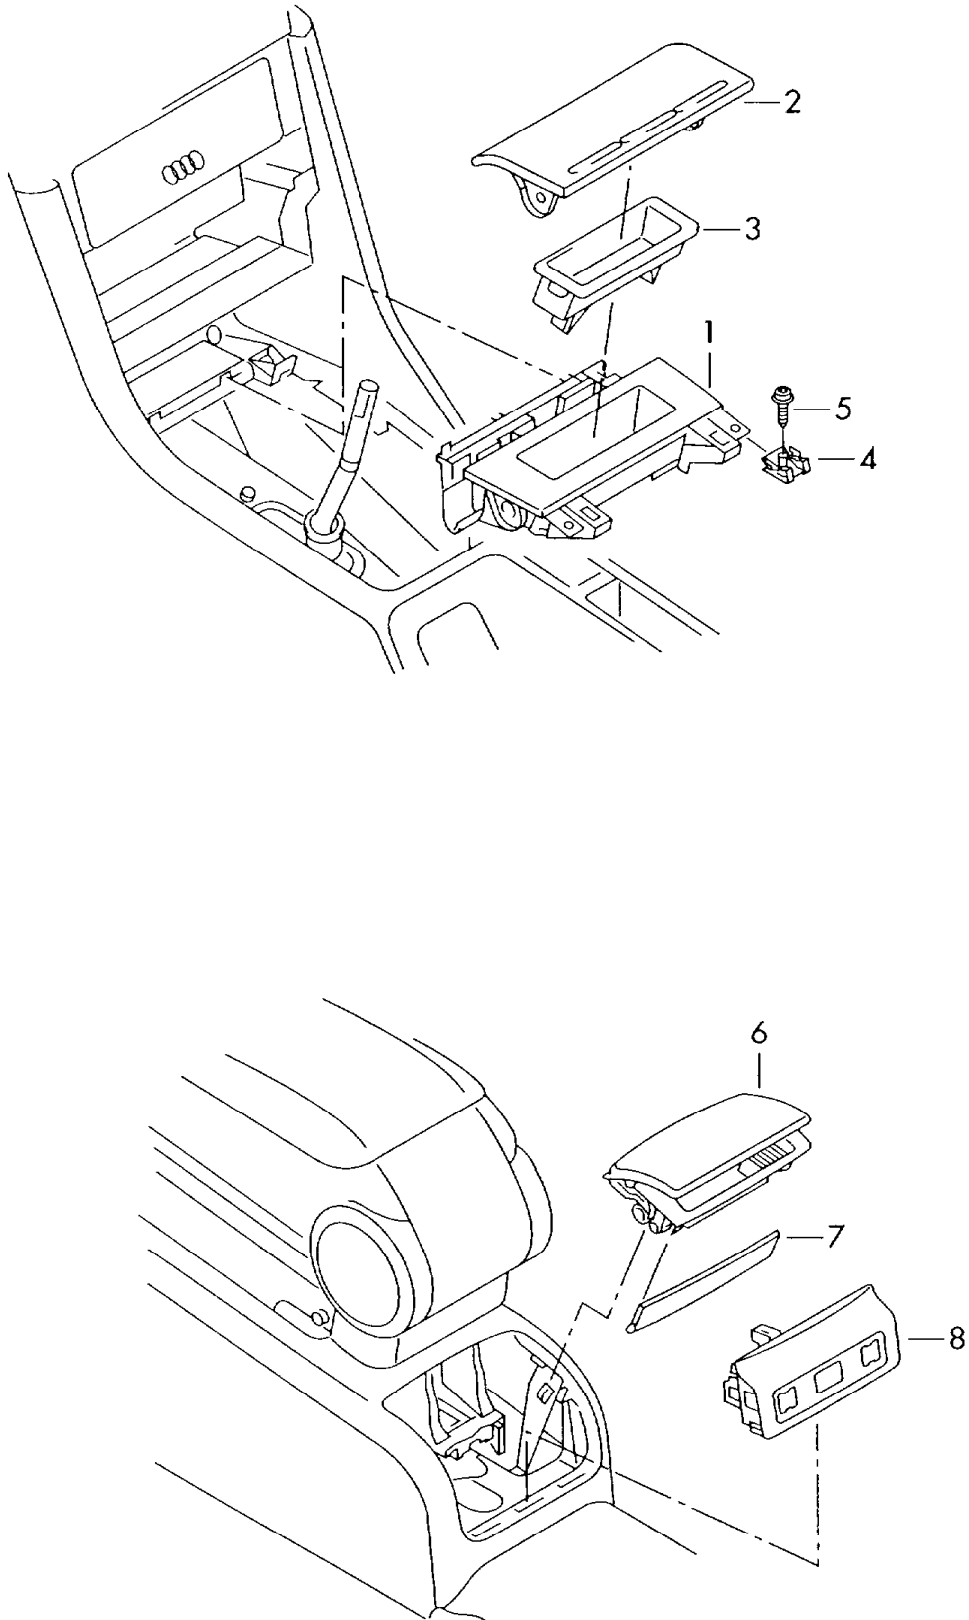

ETKA

Model	Year	MG	SG	Illustration	Restrictions	UPD	16:40	25.01.2007
A4Q	2006	8	57	857-30	8E-5-400 001 >>	622