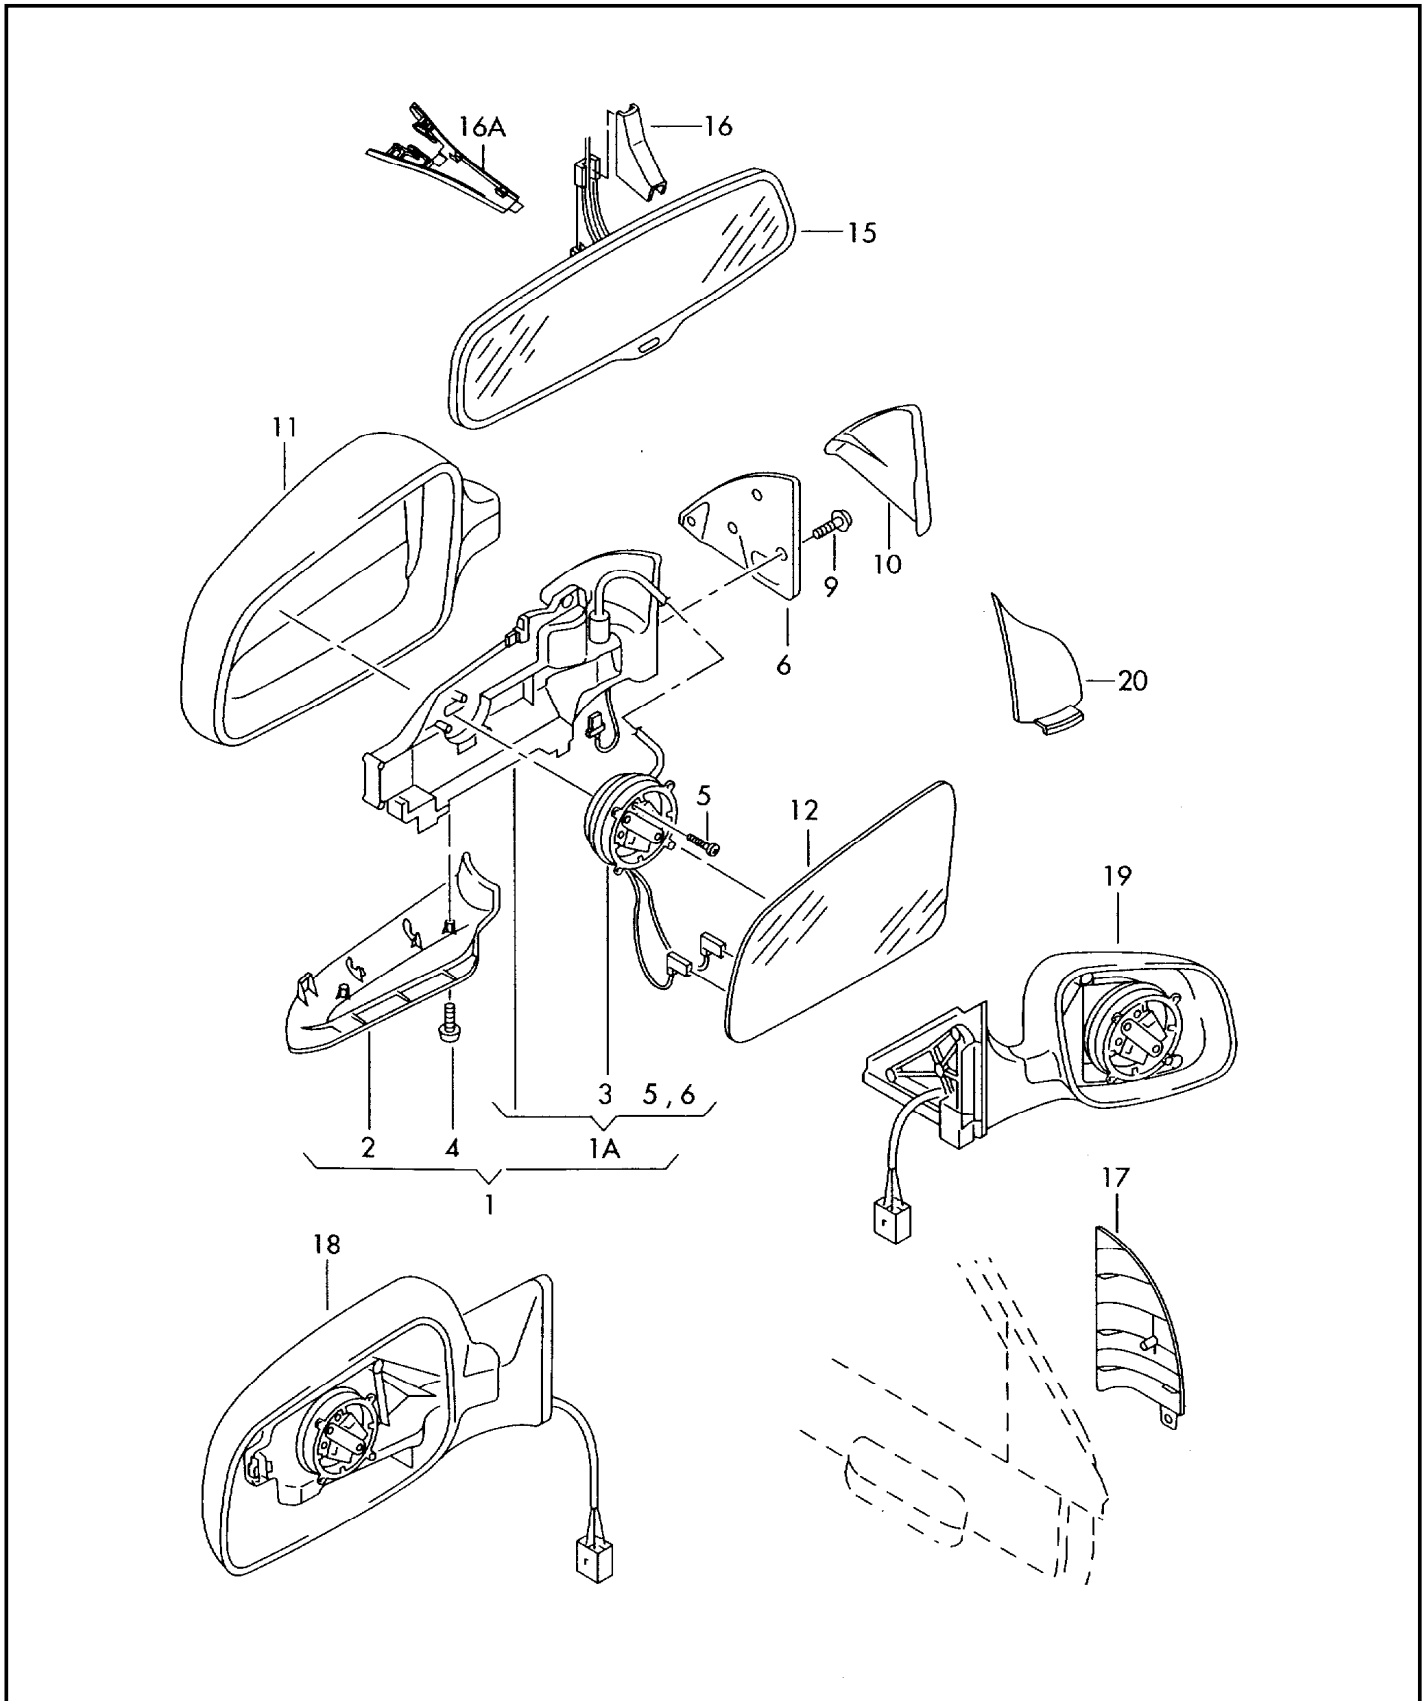

ETKA

Model	Year	MG	SG	Illustration	Restrictions	UPD	16:40	25.01.2007
A4Q	2006	8	57	857-40	8E-5-400 001 >>	622