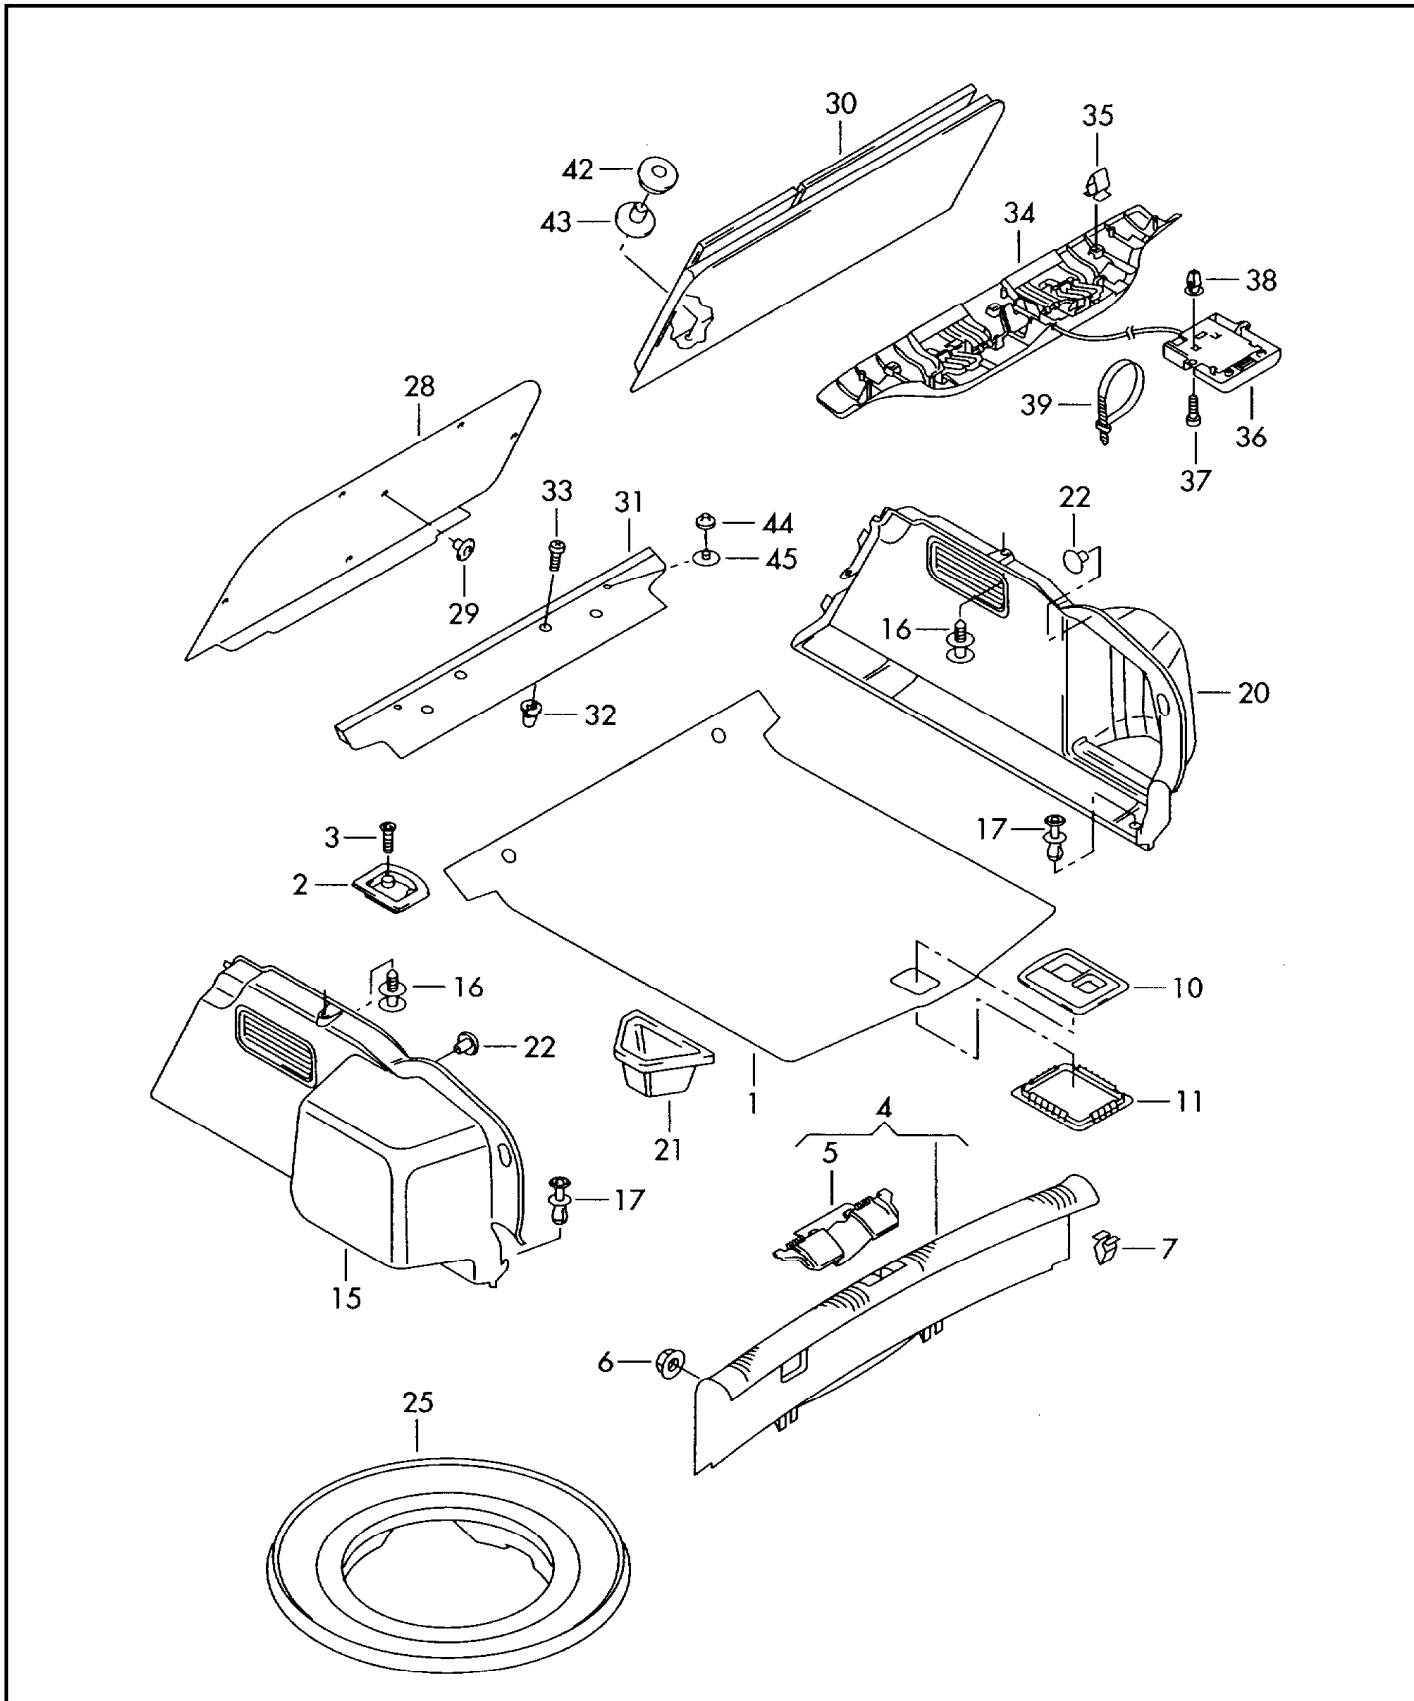

ETKA

Model	Year	MG	SG	Illustration	Restrictions	UPD	16:44	25.01.2007
A4Q	2006	8	63	863-80	8E-5-400 001 >>	622