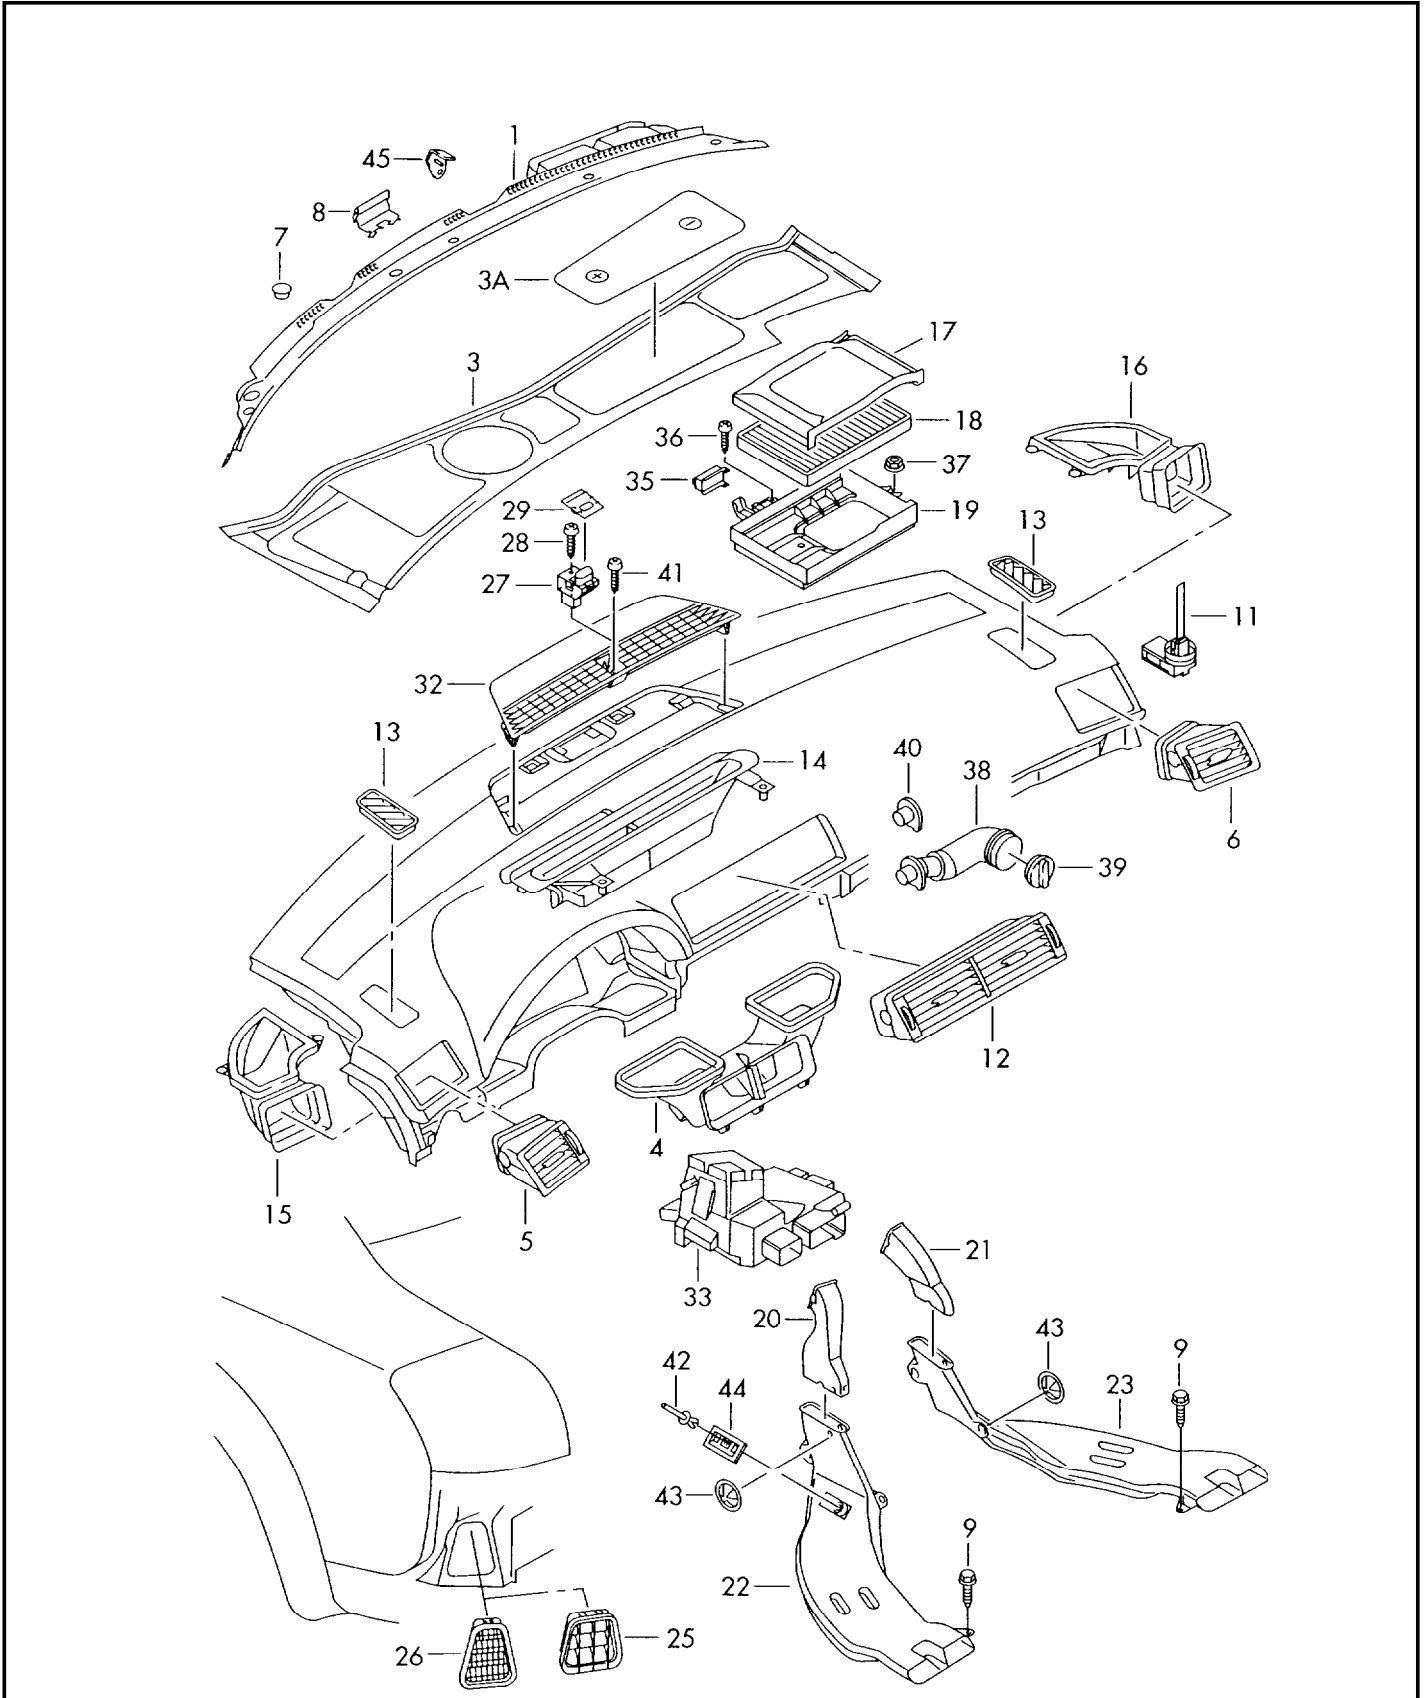

Model	Year	MG	SG	Illustration	Restrictions	UPD	16:38	25.01.2007
A4Q	2006	8	19	819-35	8E-5-400 001 >>	622