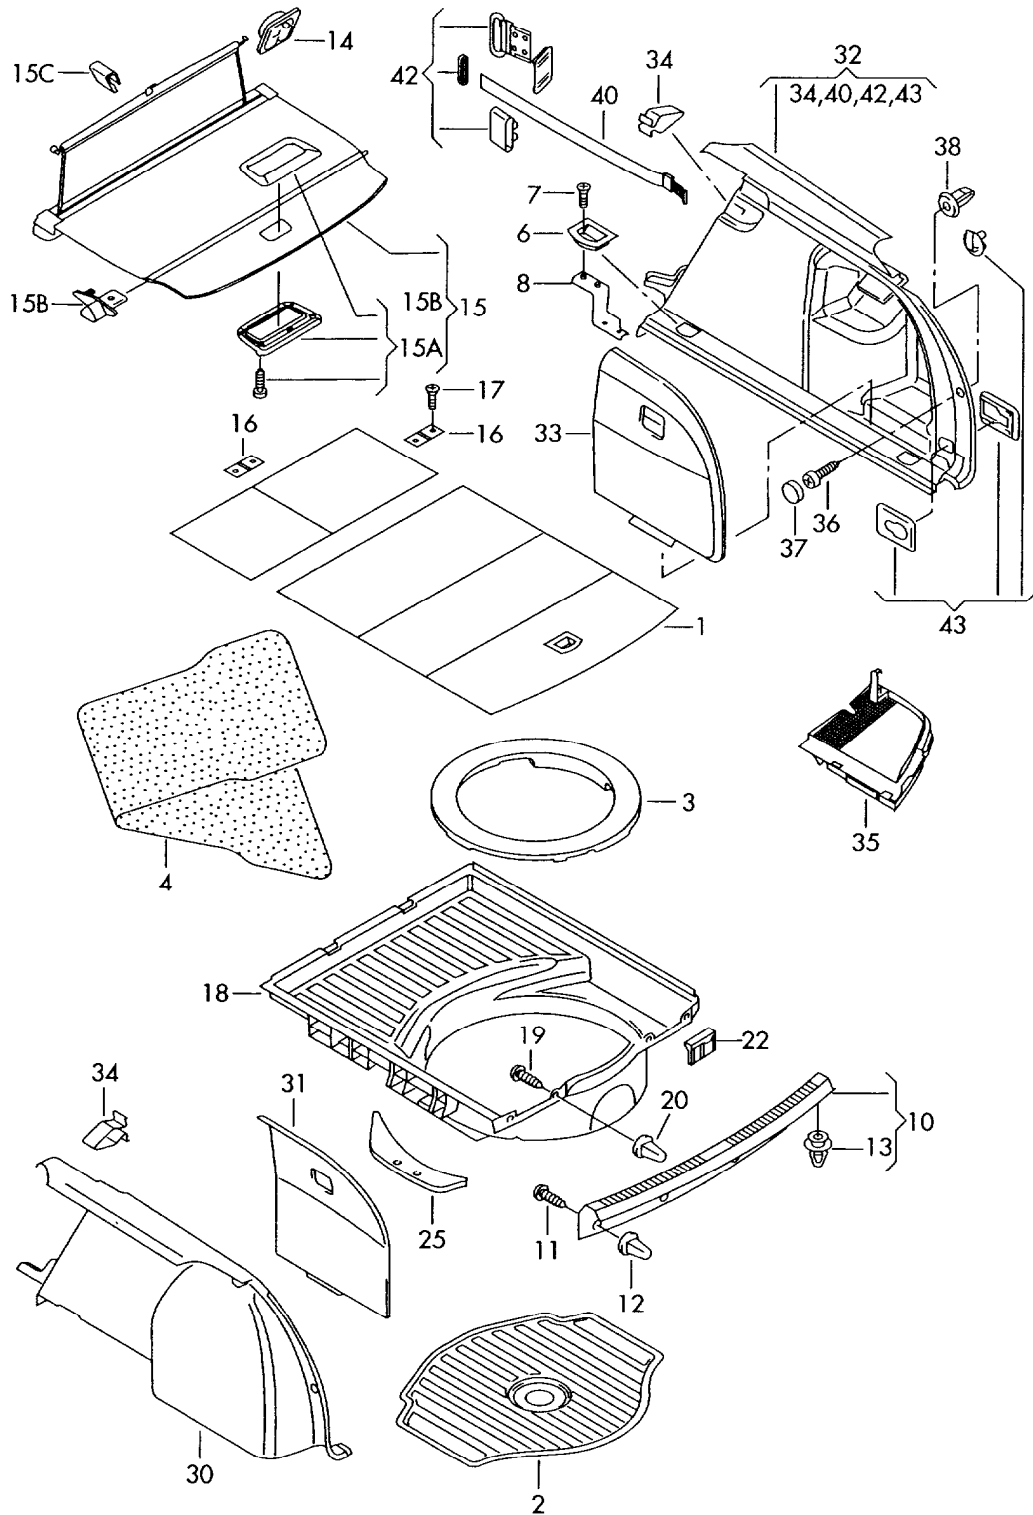

ETKA

Model	Year	MG	SG	Illustration	Restrictions	UPD	16:45	25.01.2007
A4Q	2006	8	63	863-90	8E-5-400 001 >>	622