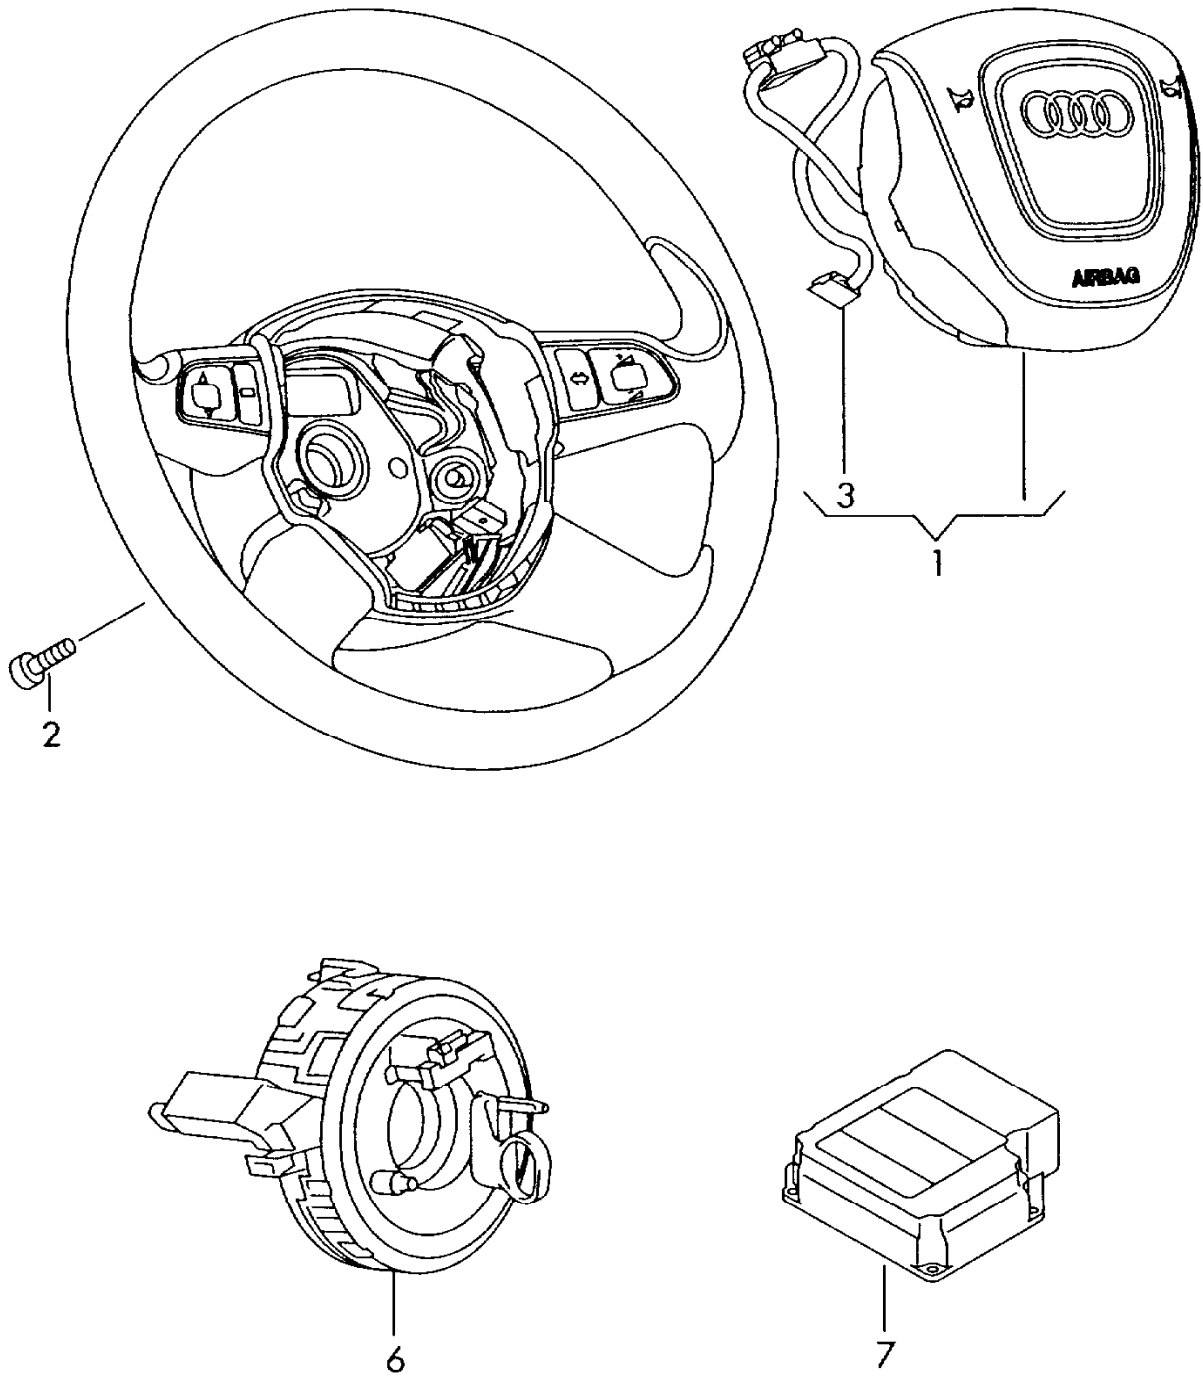

ETKA

Model	Year	MG	SG	Illustration	Restrictions	UPD	16:48	25.01.2007
A4Q	2006	8	80	880-00	8E-5-400 001 >>	622