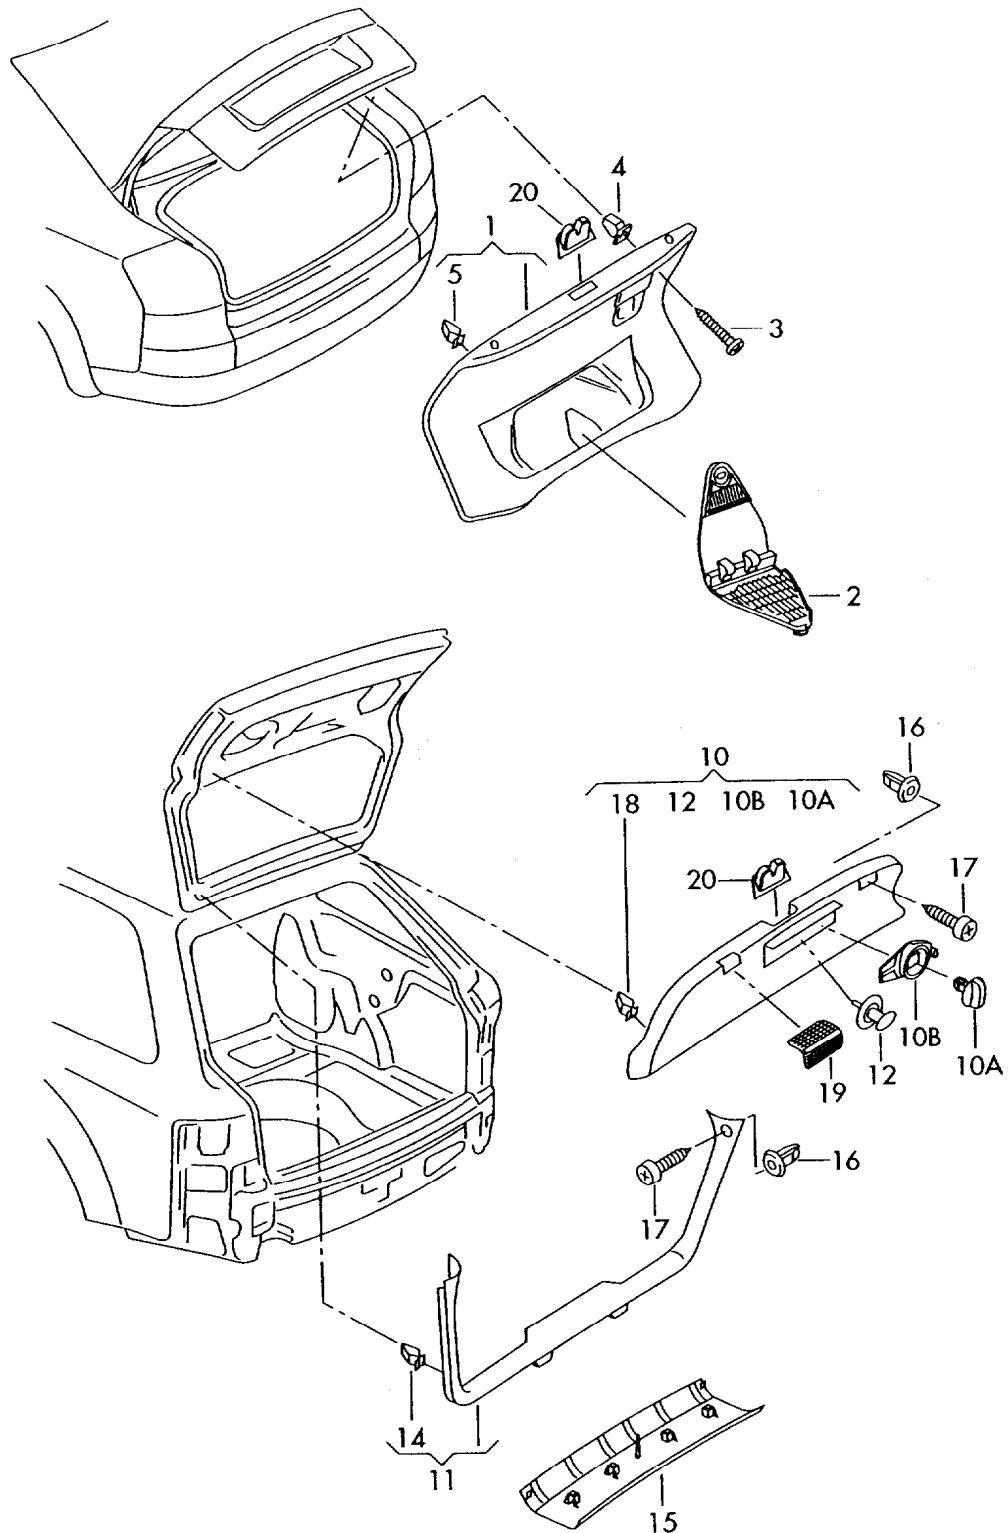

ETKA

Model	Year	MG	SG	Illustration	Restrictions	UPD	16:47	25.01.2007
A4Q	2006	8	67	867-90	8E-5-400 001 >>	622