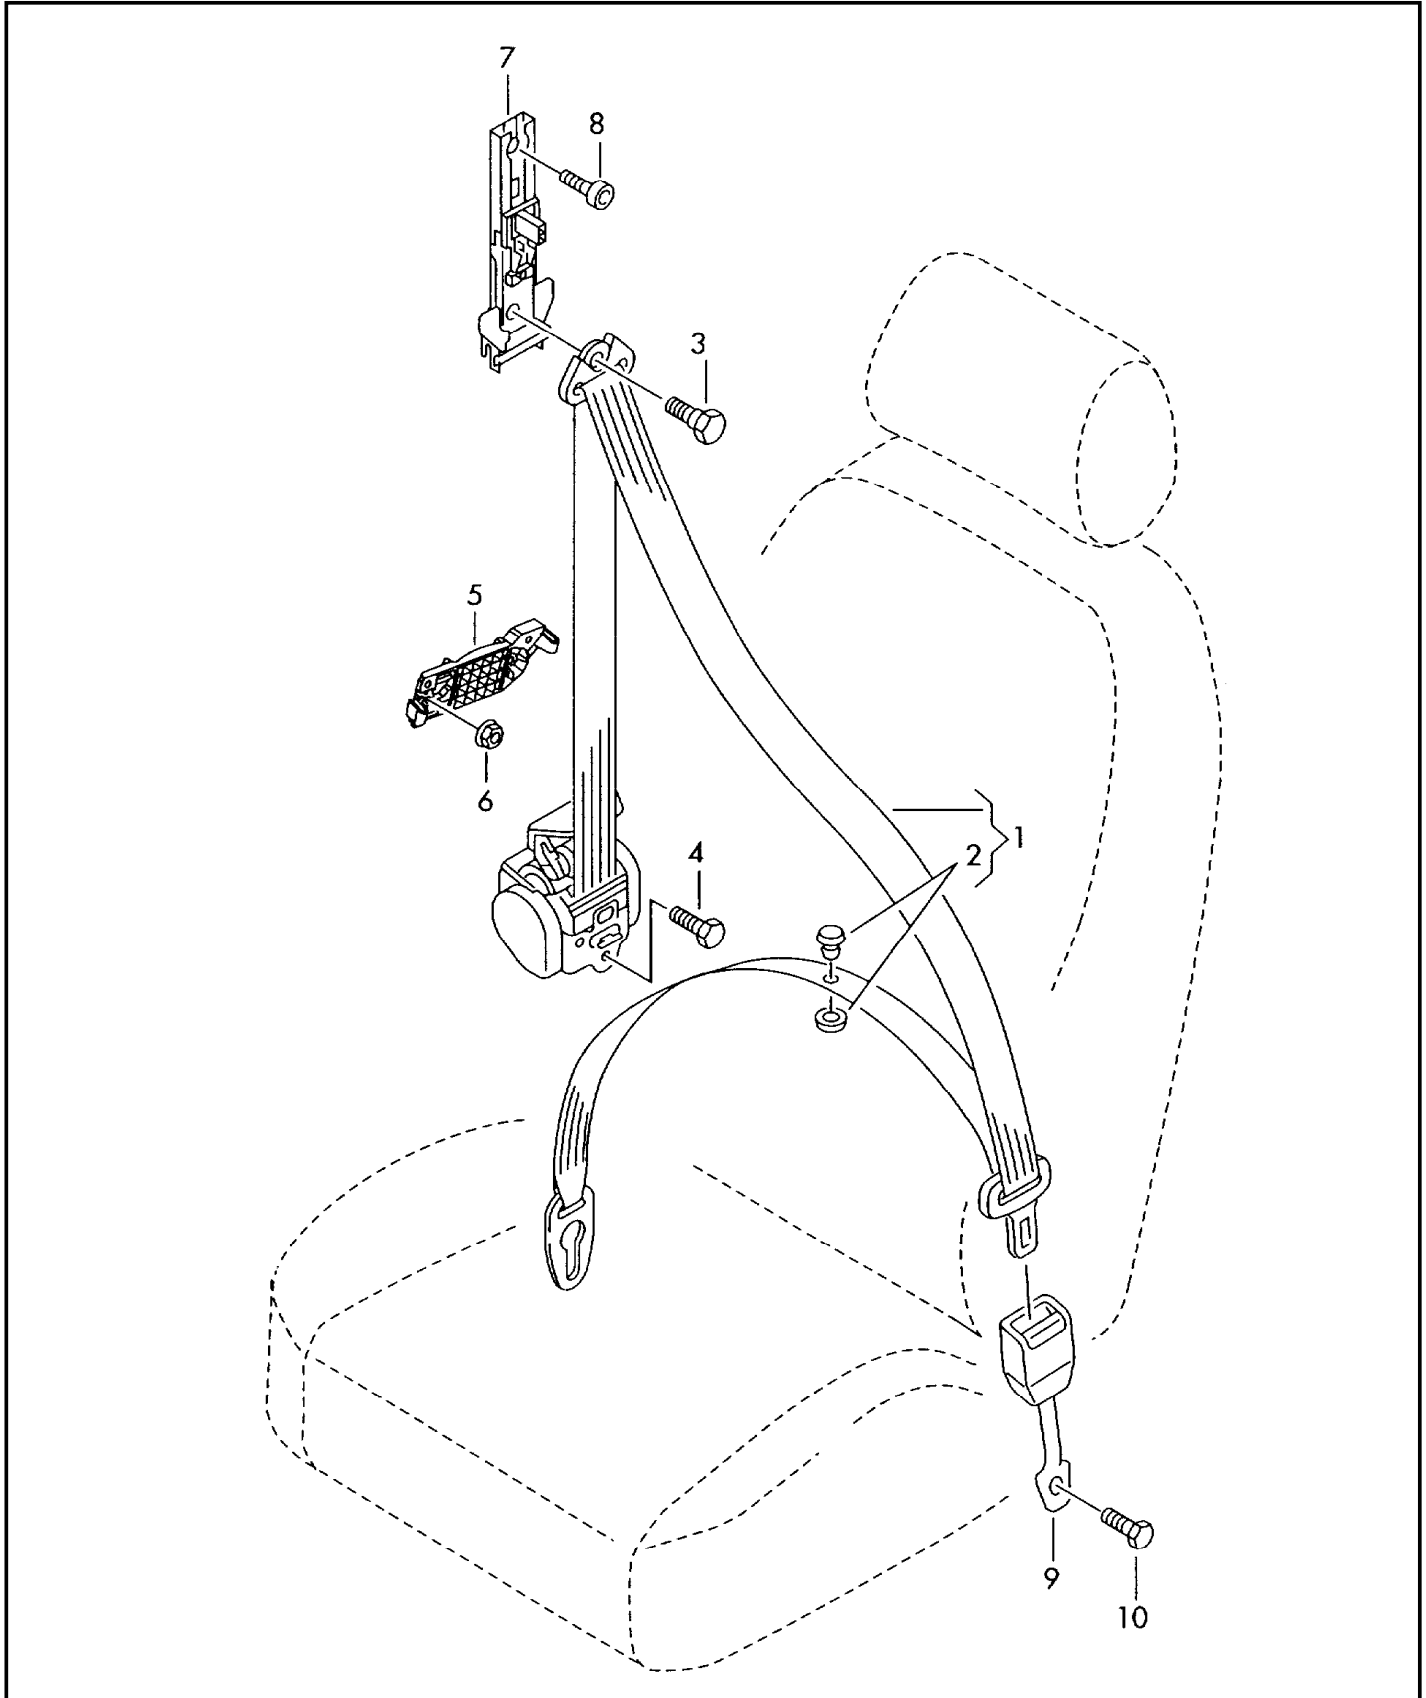

ETKA

Model	Year	MG	SG	Illustration	Restrictions	UPD	16:41	25.01.2007
A4Q	2006	8	57	857-60	8E-5-400 001 >>	622