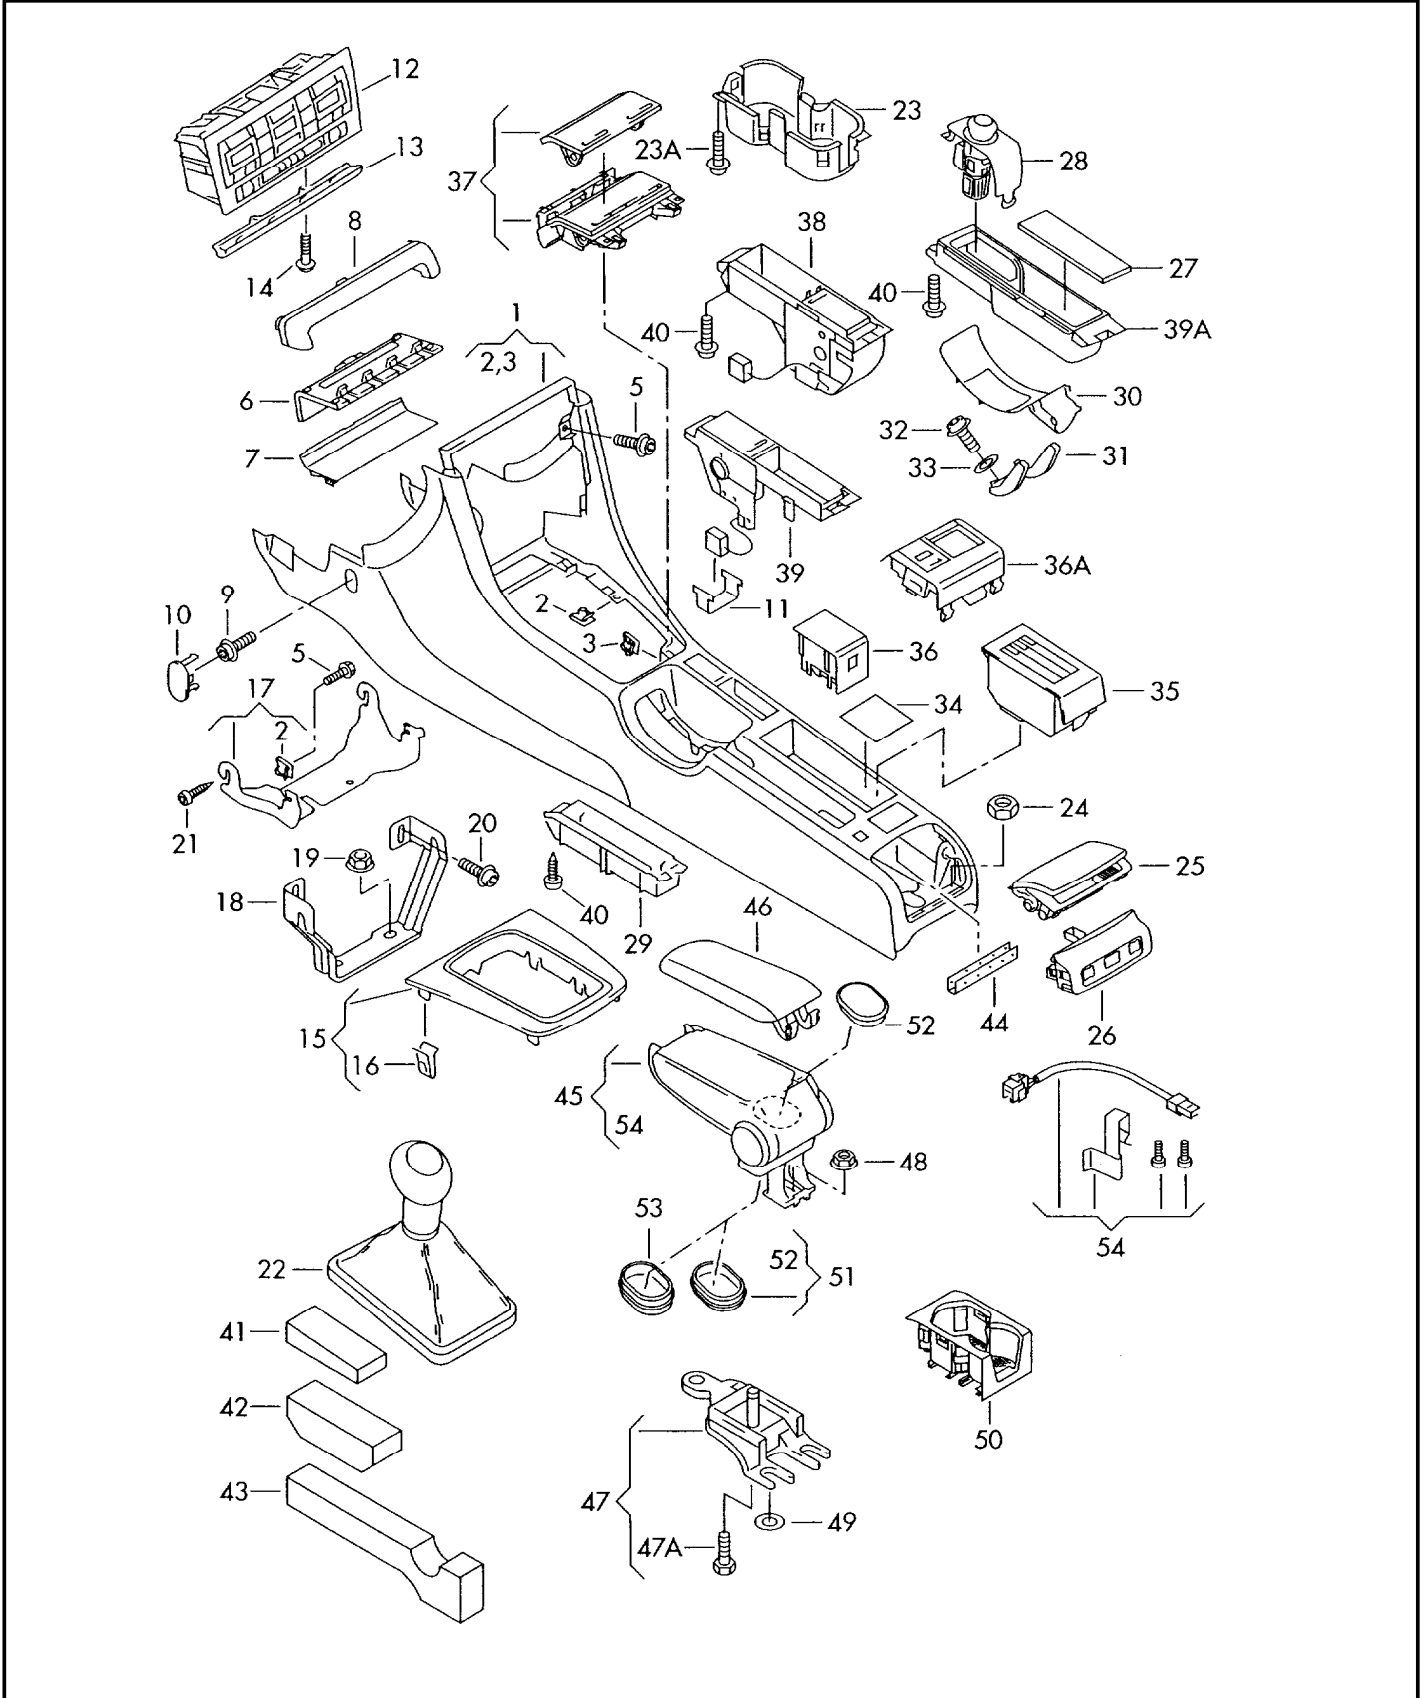

ETKA

Model	Year	MG	SG	Illustration	Restrictions	UPD	16:44	25.01.2007
A4Q	2006	8	63	863-50	8E-5-400 001 >>	622