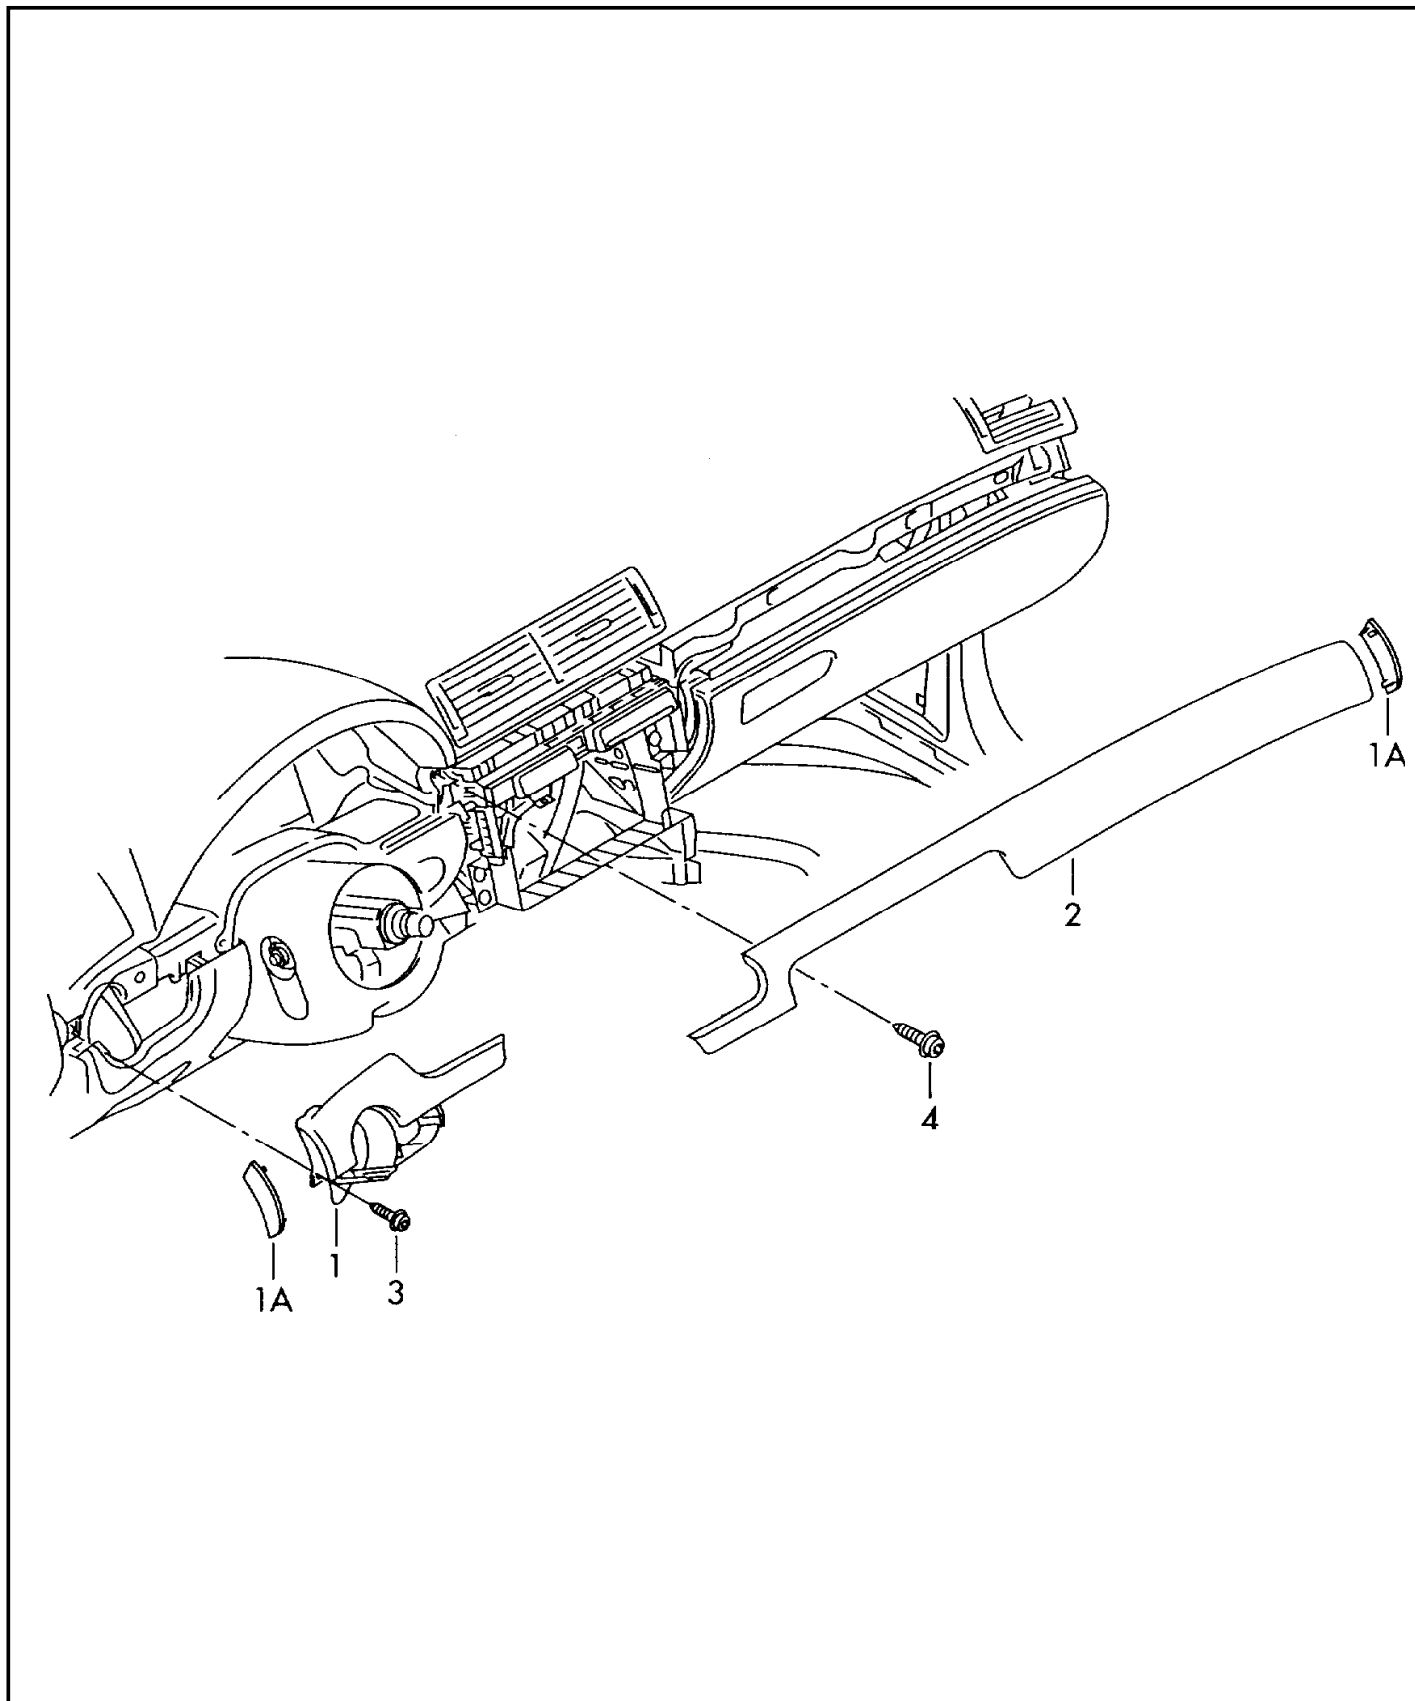

ETKA

Model	Year	MG	SG	Illustration	Restrictions	UPD	16:36	25.01.2007
A4Q	2006	8	53	853-50	8E-5-400 001 >>	622