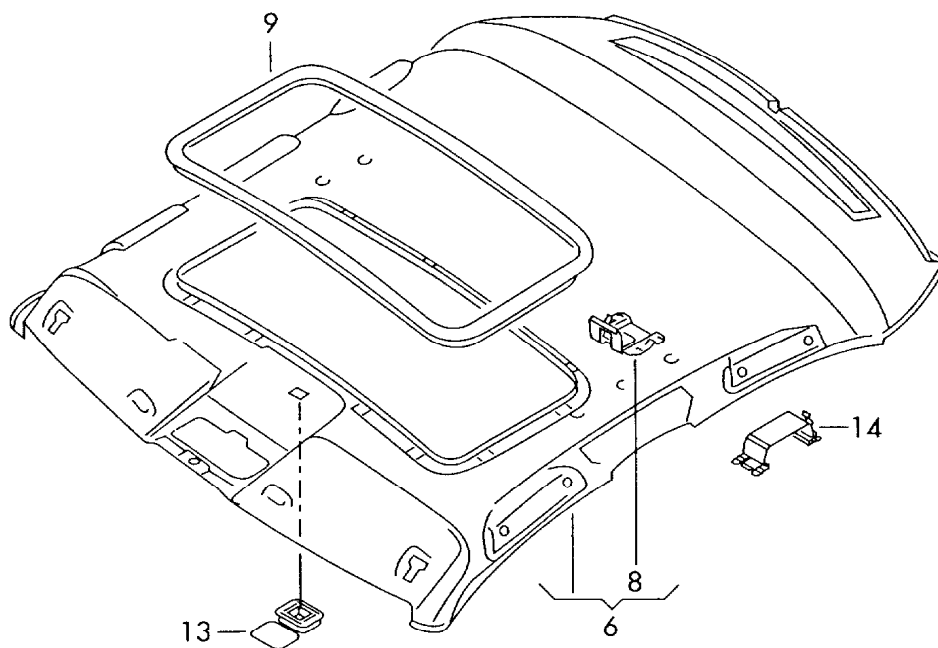

ETKA

Model	Year	MG	SG	Illustration	Restrictions	UPD	16:47	25.01.2007
A4Q	2006	8	67	867-55	8E-5-400 001 >>	622