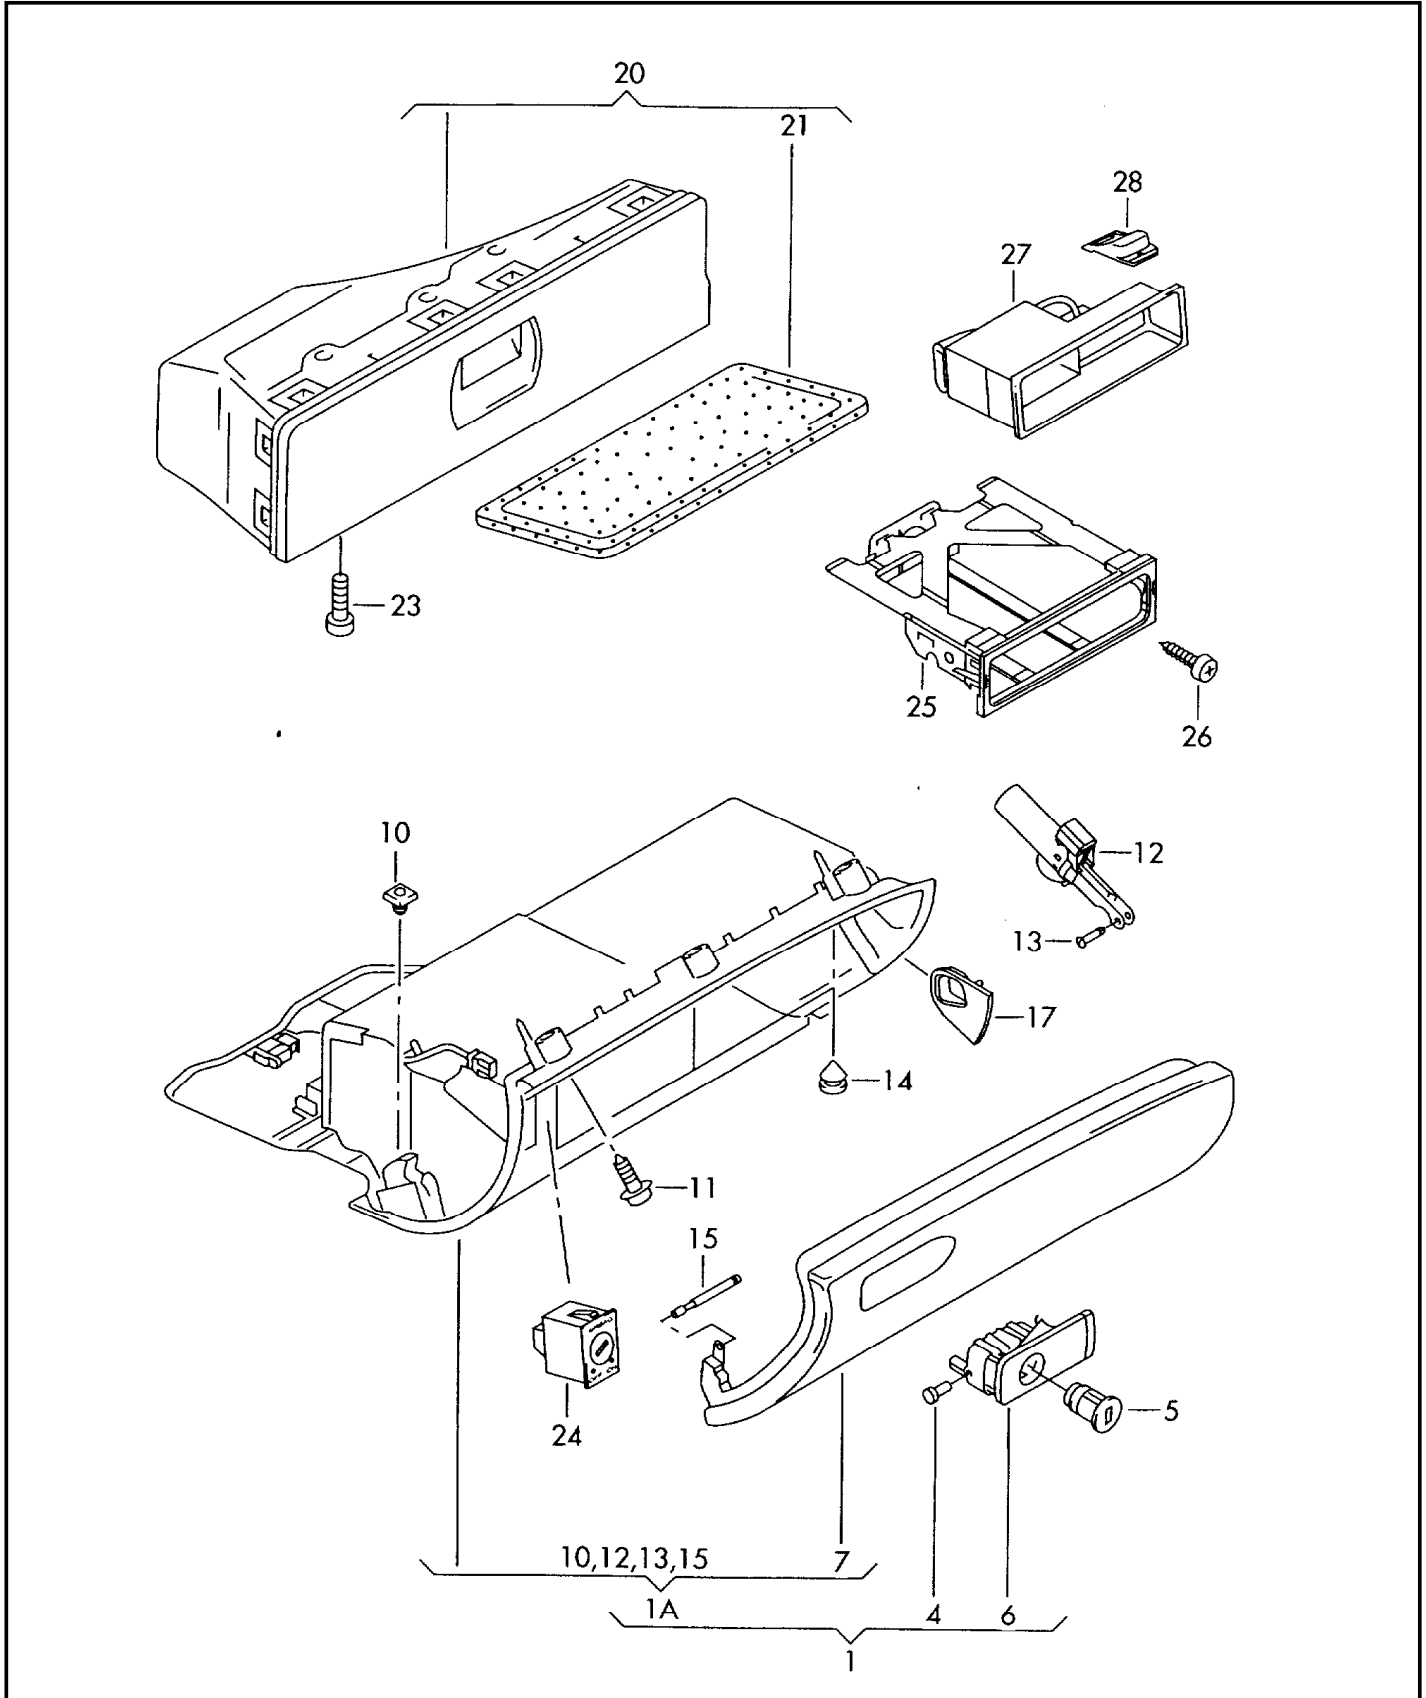

ETKA

Model	Year	MG	SG	Illustration	Restrictions	UPD	16:39	25.01.2007
A4Q	2006	8	57	857-20	8E-5-400 001 >>	622