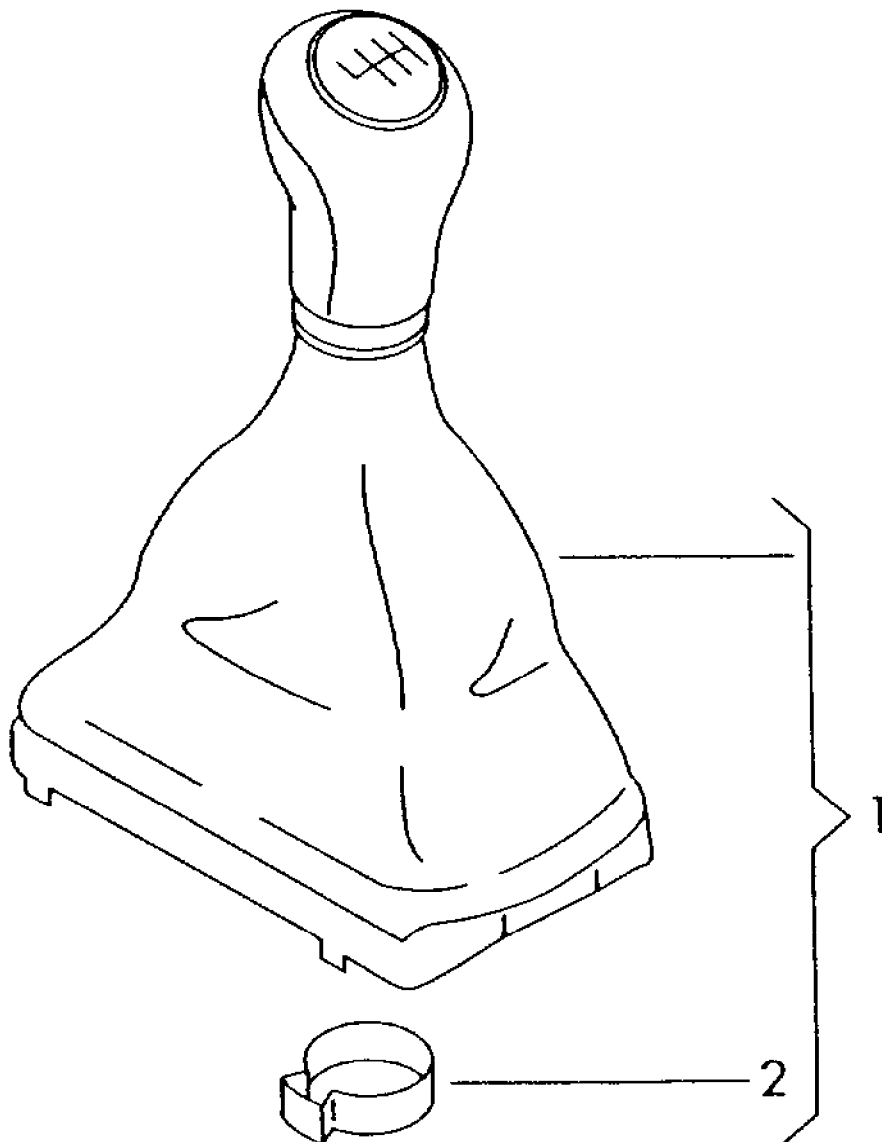

ETKA

Model	Year	MG	SG	Illustration	Restrictions	UPD	16:44	25.01.2007
A4Q	2006	8	63	863-55	8E-5-400 001 >>	622