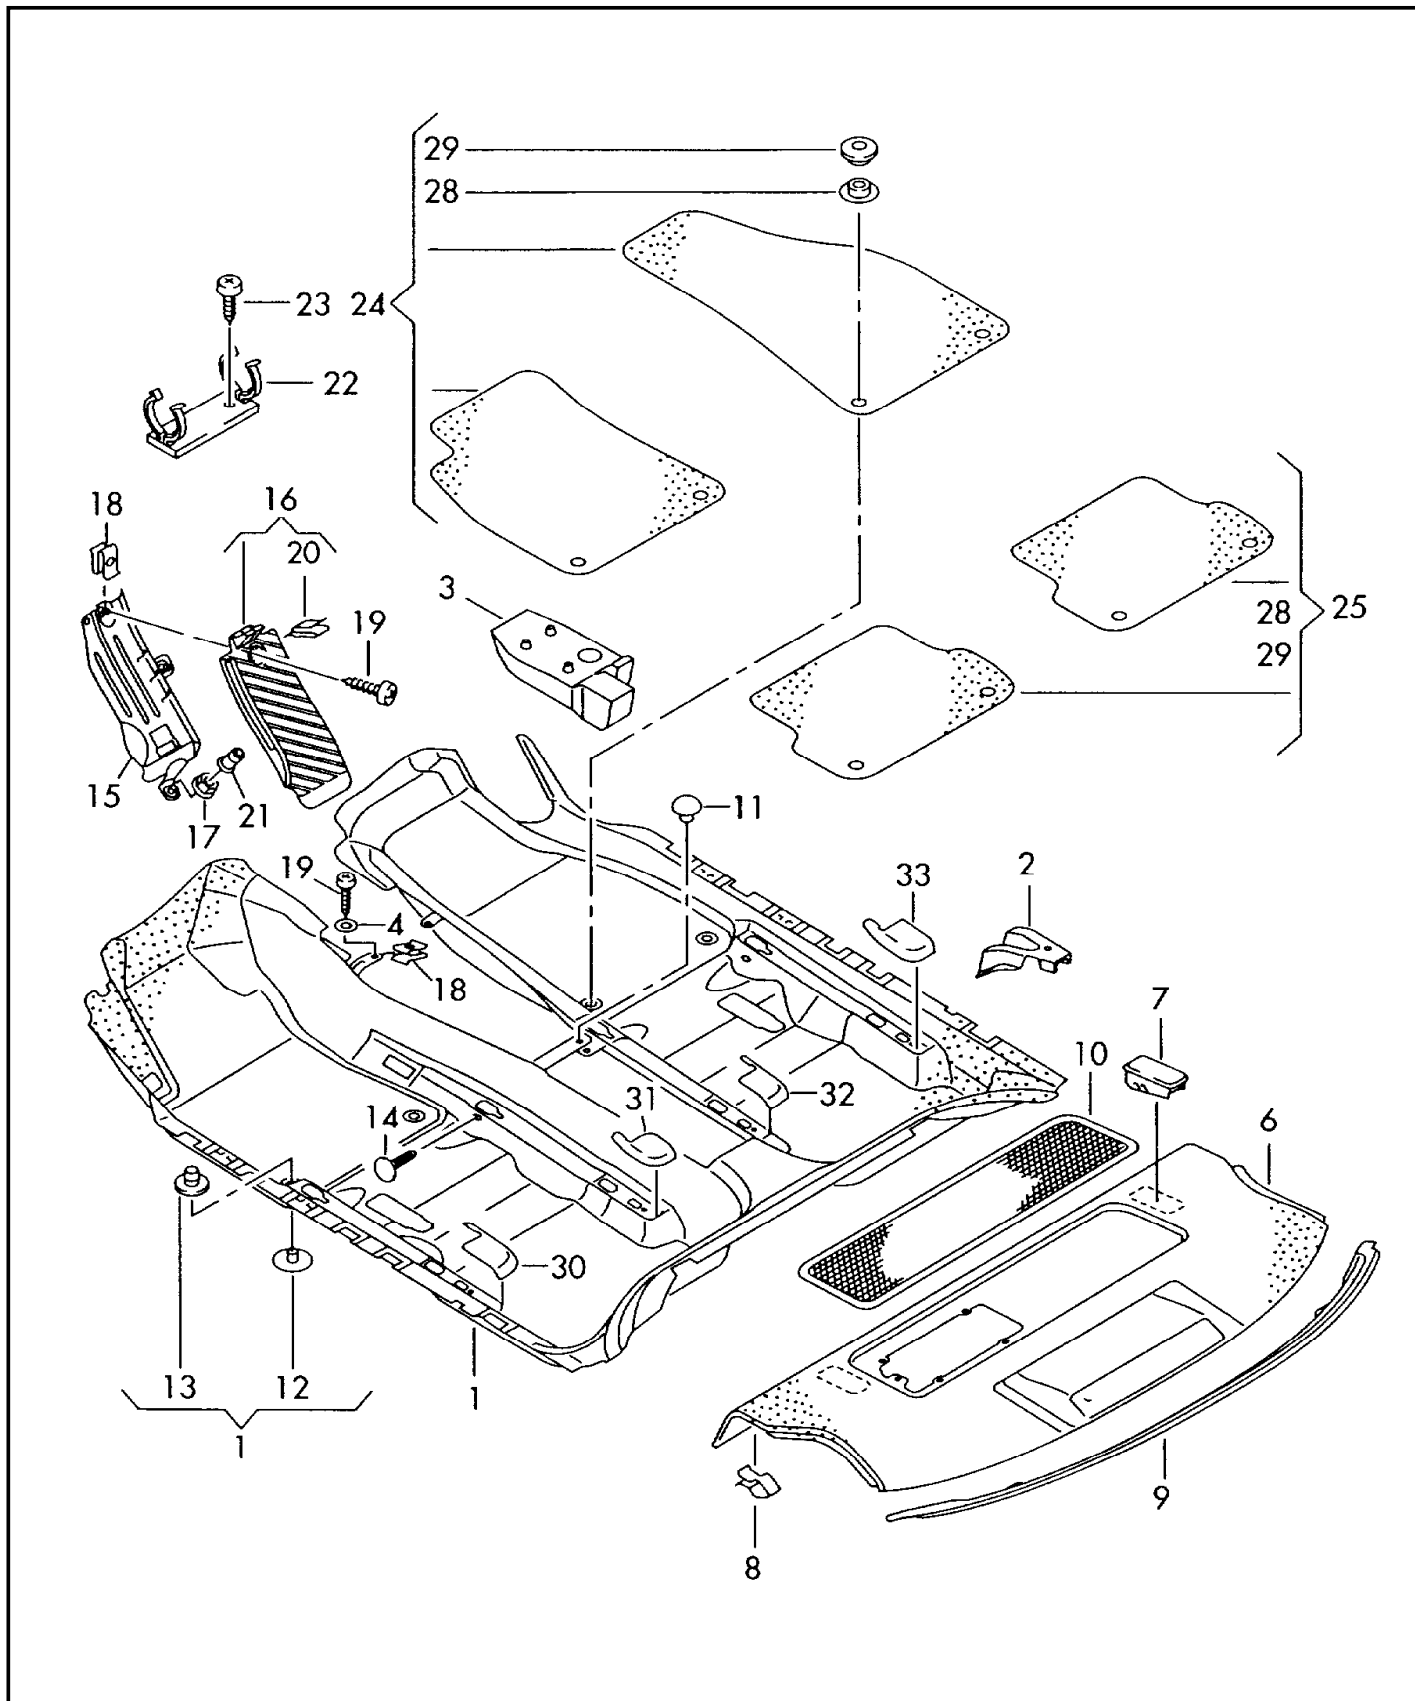

ETKA

Model	Year	MG	SG	Illustration	Restrictions	UPD	16:42	25.01.2007
A4Q	2006	8	63	863-00	8E-5-400 001 >>	622