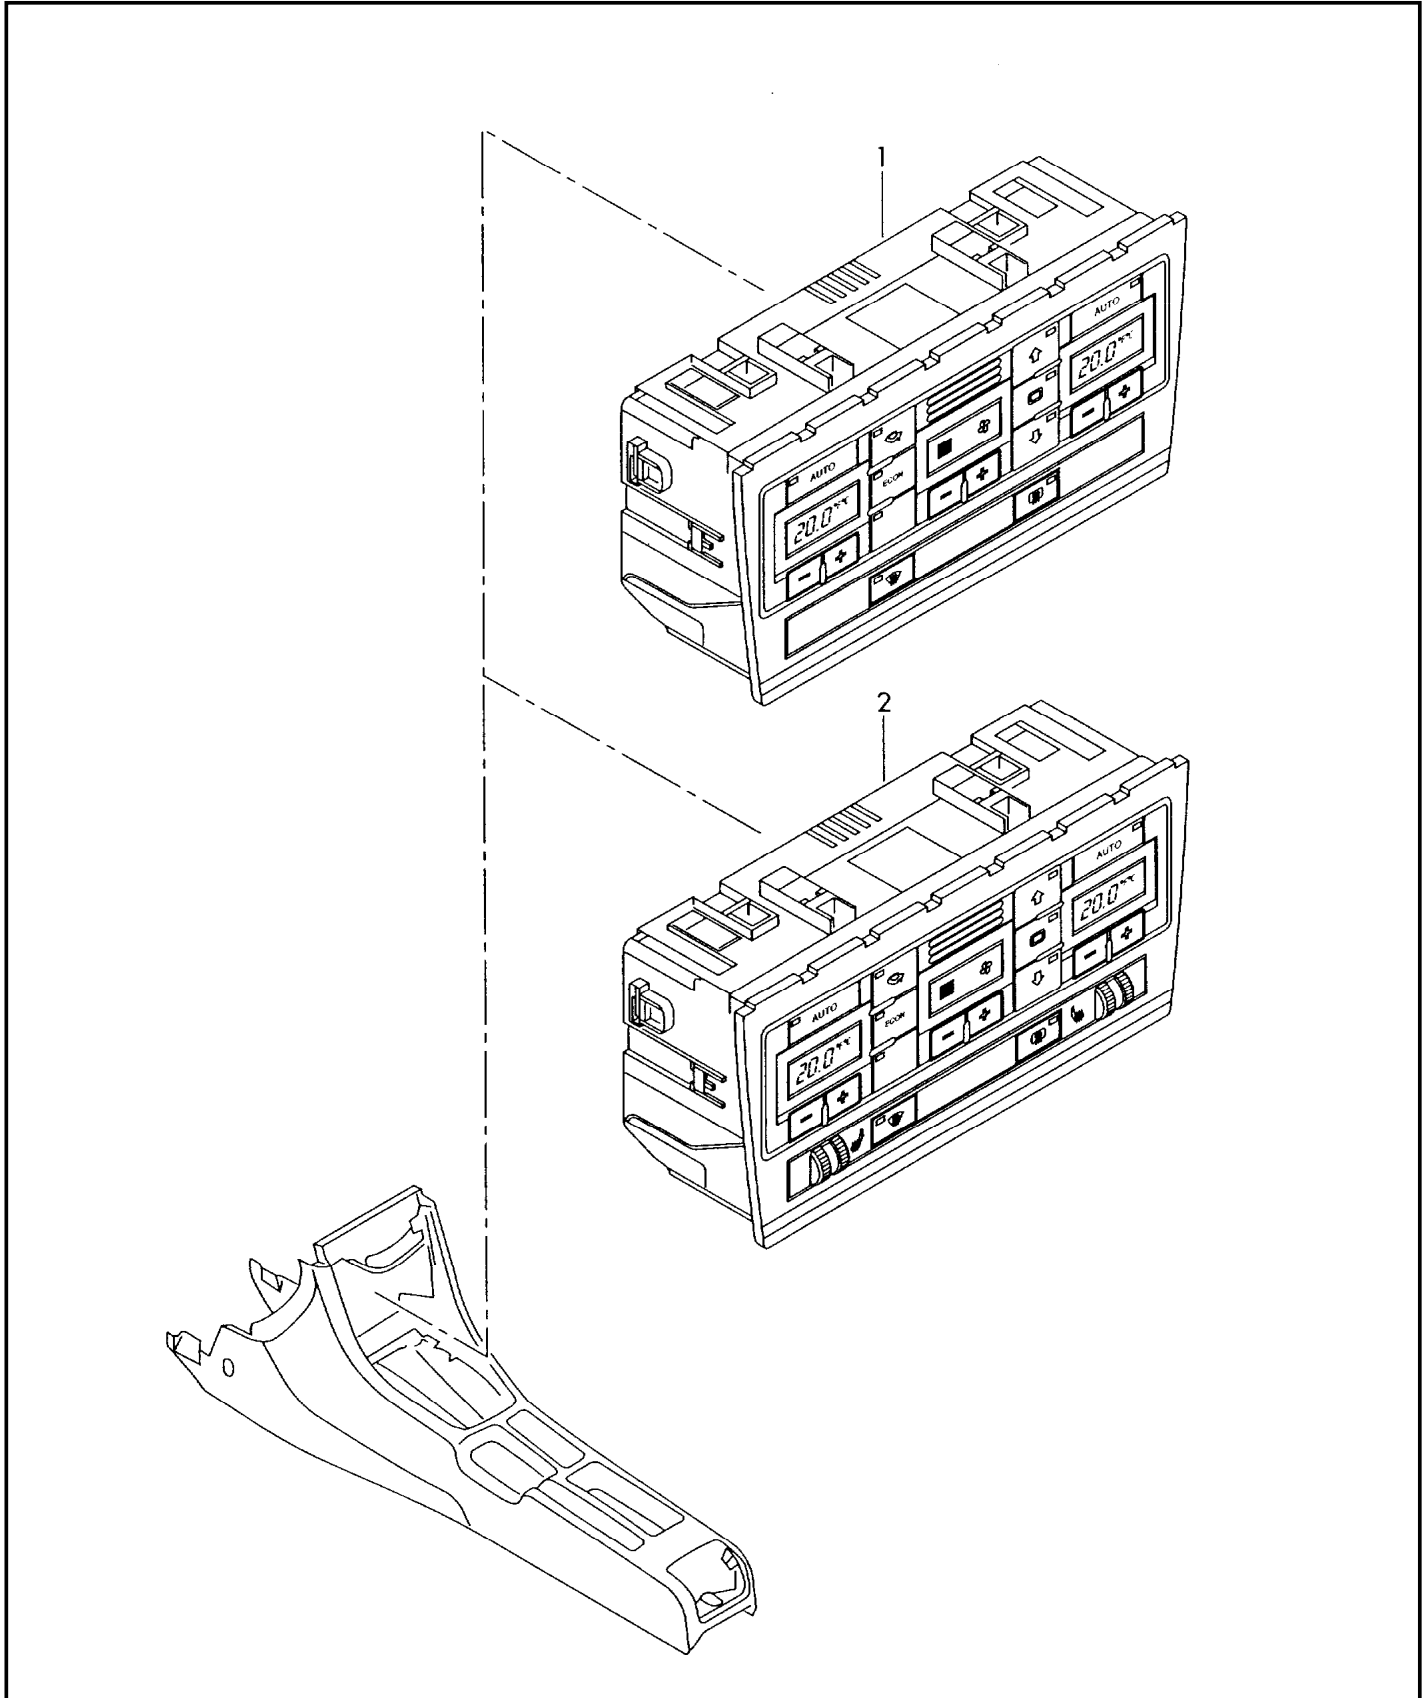

ETKA

Model	Year	MG	SG	Illustration	Restrictions	UPD	16:38	25.01.2007
A4Q	2006	8	20	820-00	8E-5-400 001 >>	622